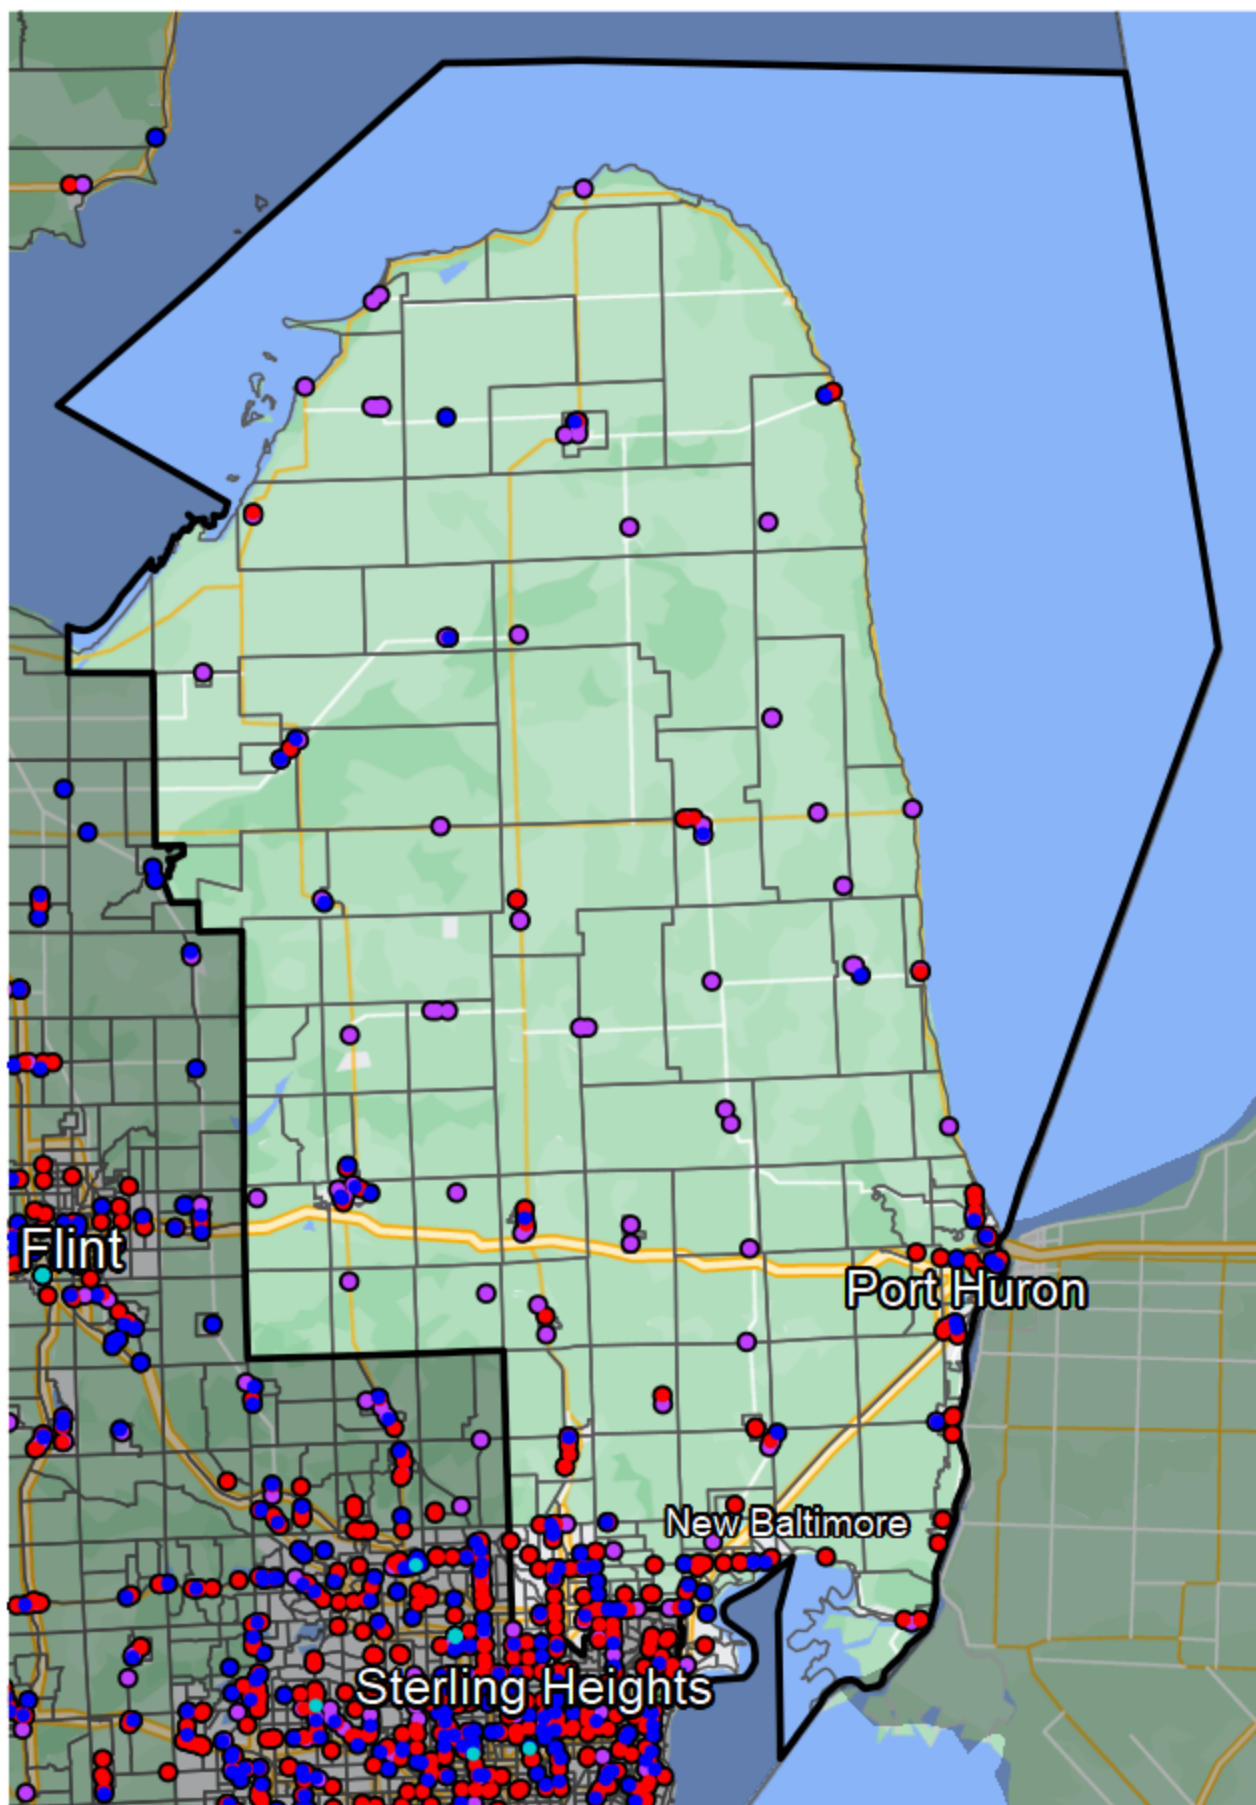

Michigan - Congressional District 10

Banking Desert

No Branches within 10 Miles of Population Center

Financial Institutions

- Bank: 85
- Bank, Out-of-State: 111
- Credit Union: 50
- Credit Union, Out-of-State: 0