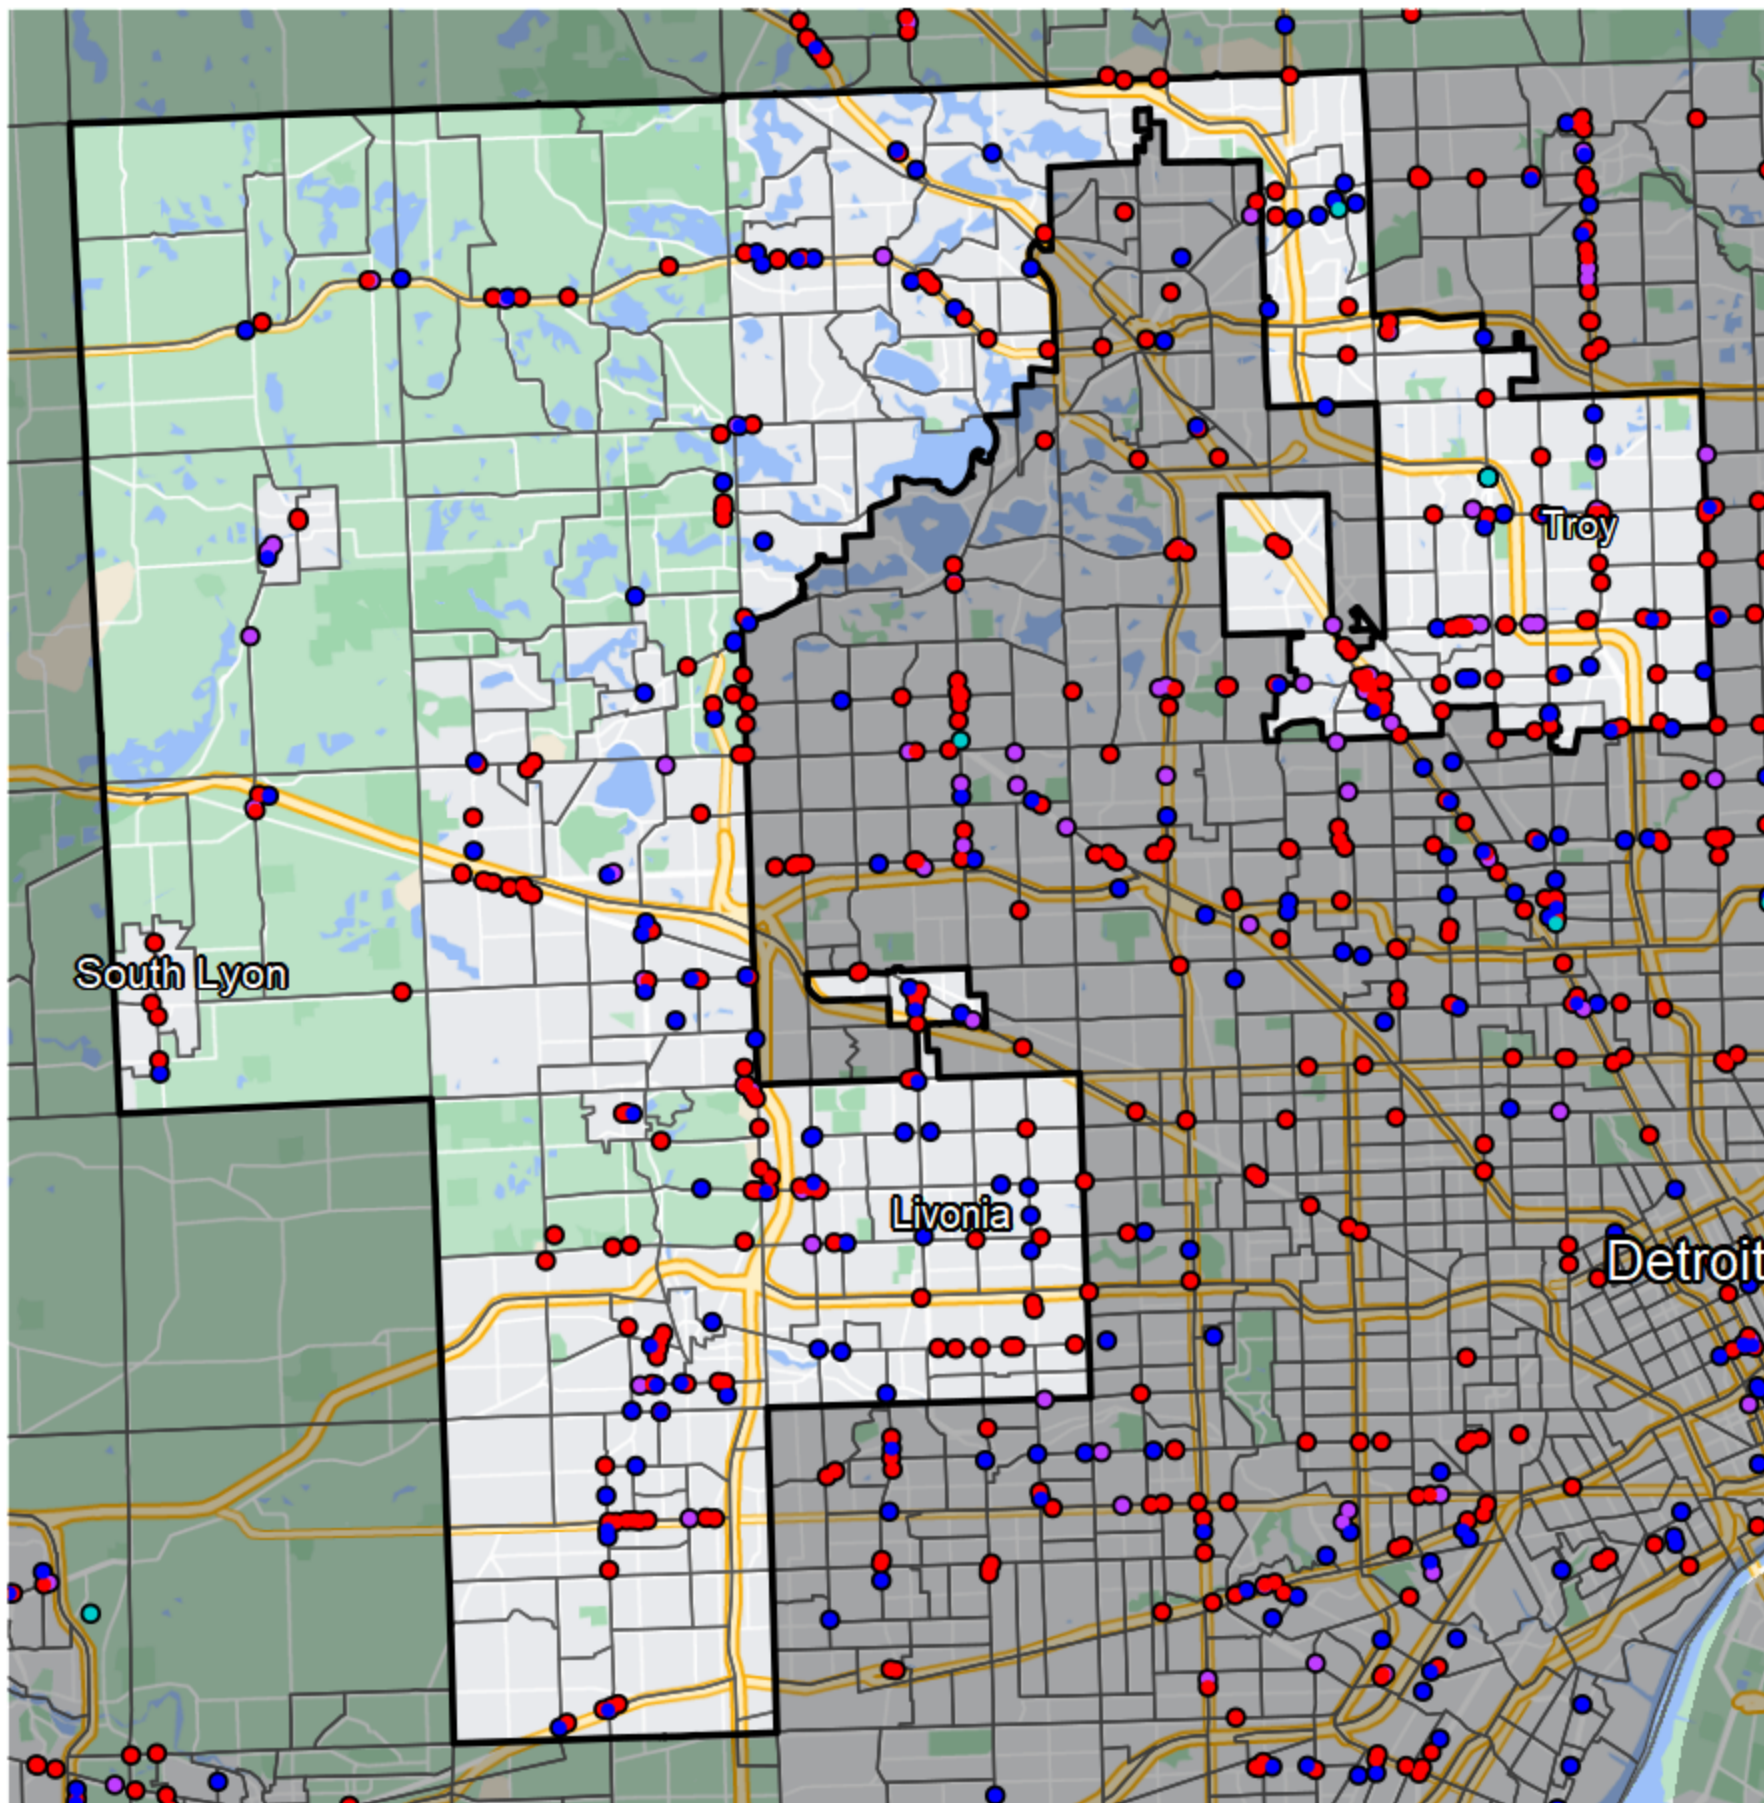

Michigan - Congressional District 11

Banking Desert

No Branches within 10 Miles of Population Center

Financial Institutions

- Bank: 32
- Bank, Out-of-State: 183
- Credit Union: 93
- Credit Union, Out-of-State: 6