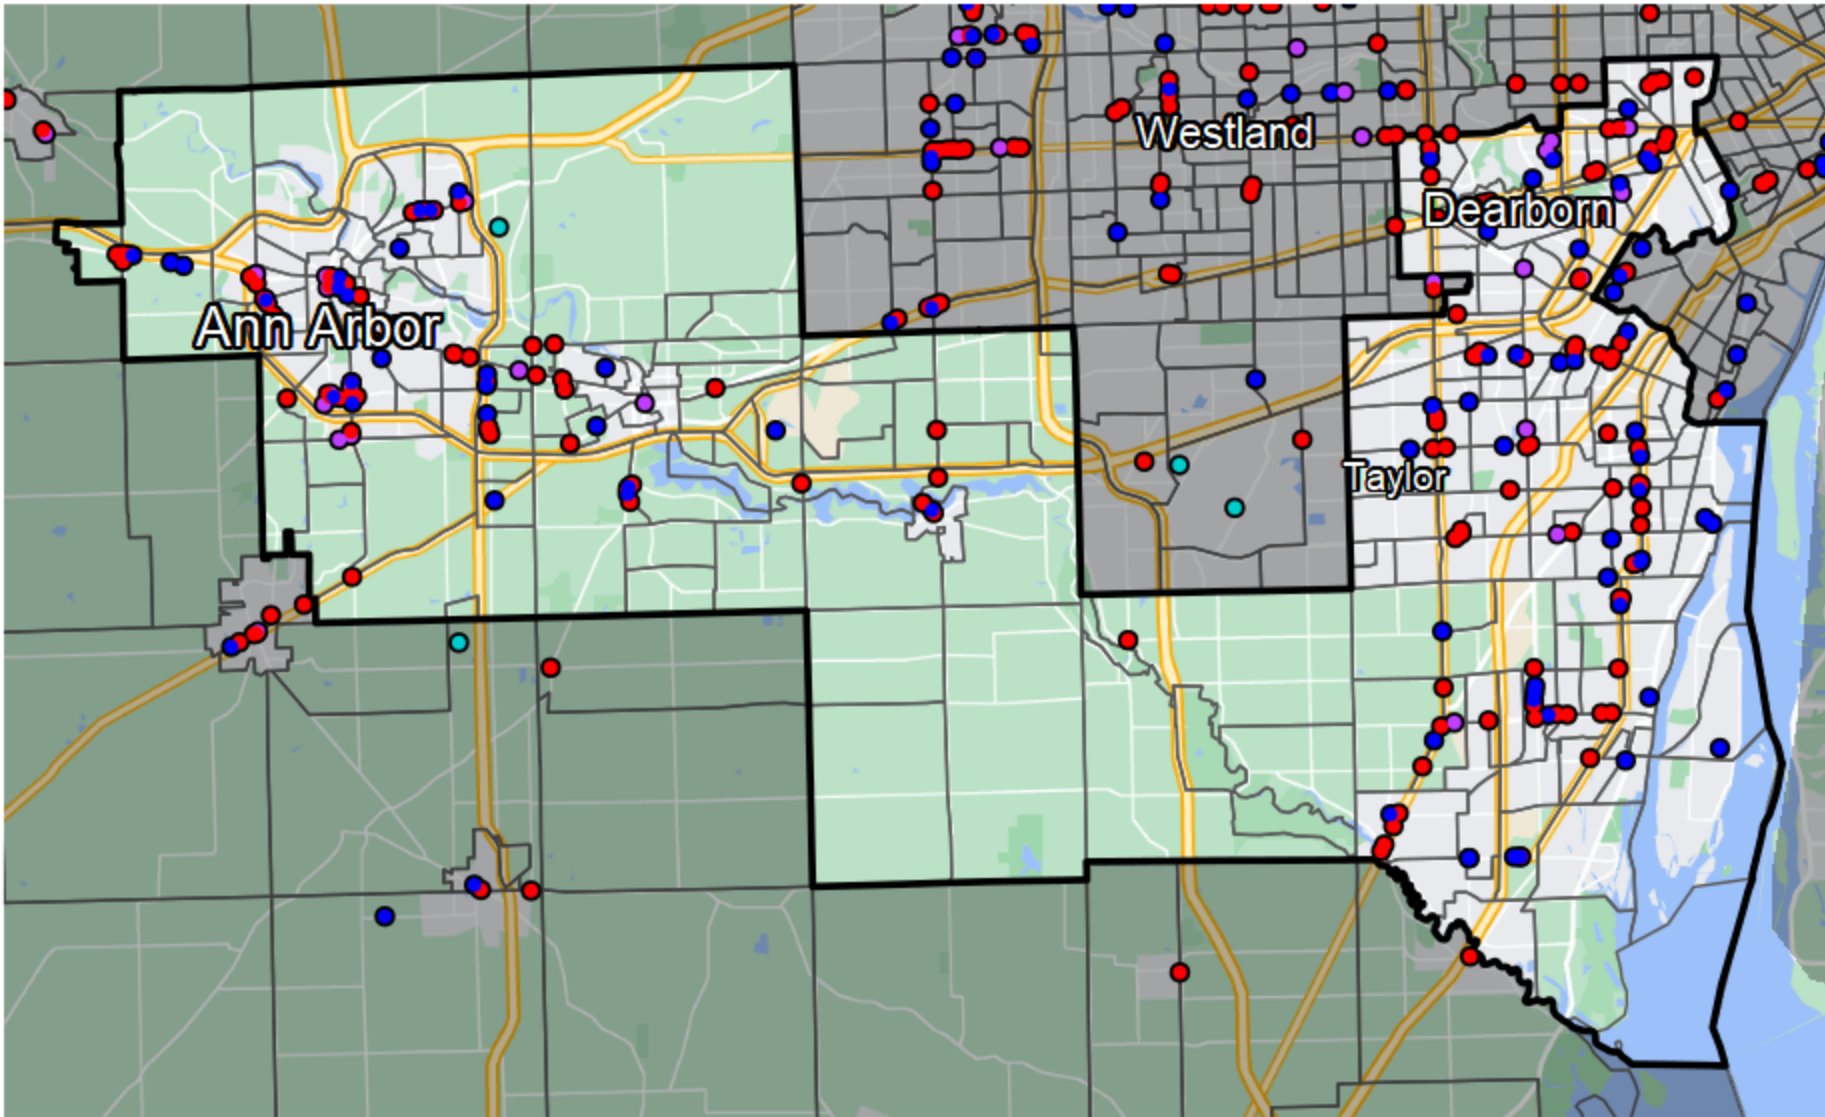

Michigan - Congressional District 12

Financial Institutions

- Bank: 26
- Bank, Out-of-State: 128
- Credit Union: 70
- Credit Union, Out-of-State: 1

Banking Desert

- No Branches within 10 Miles of Population Center