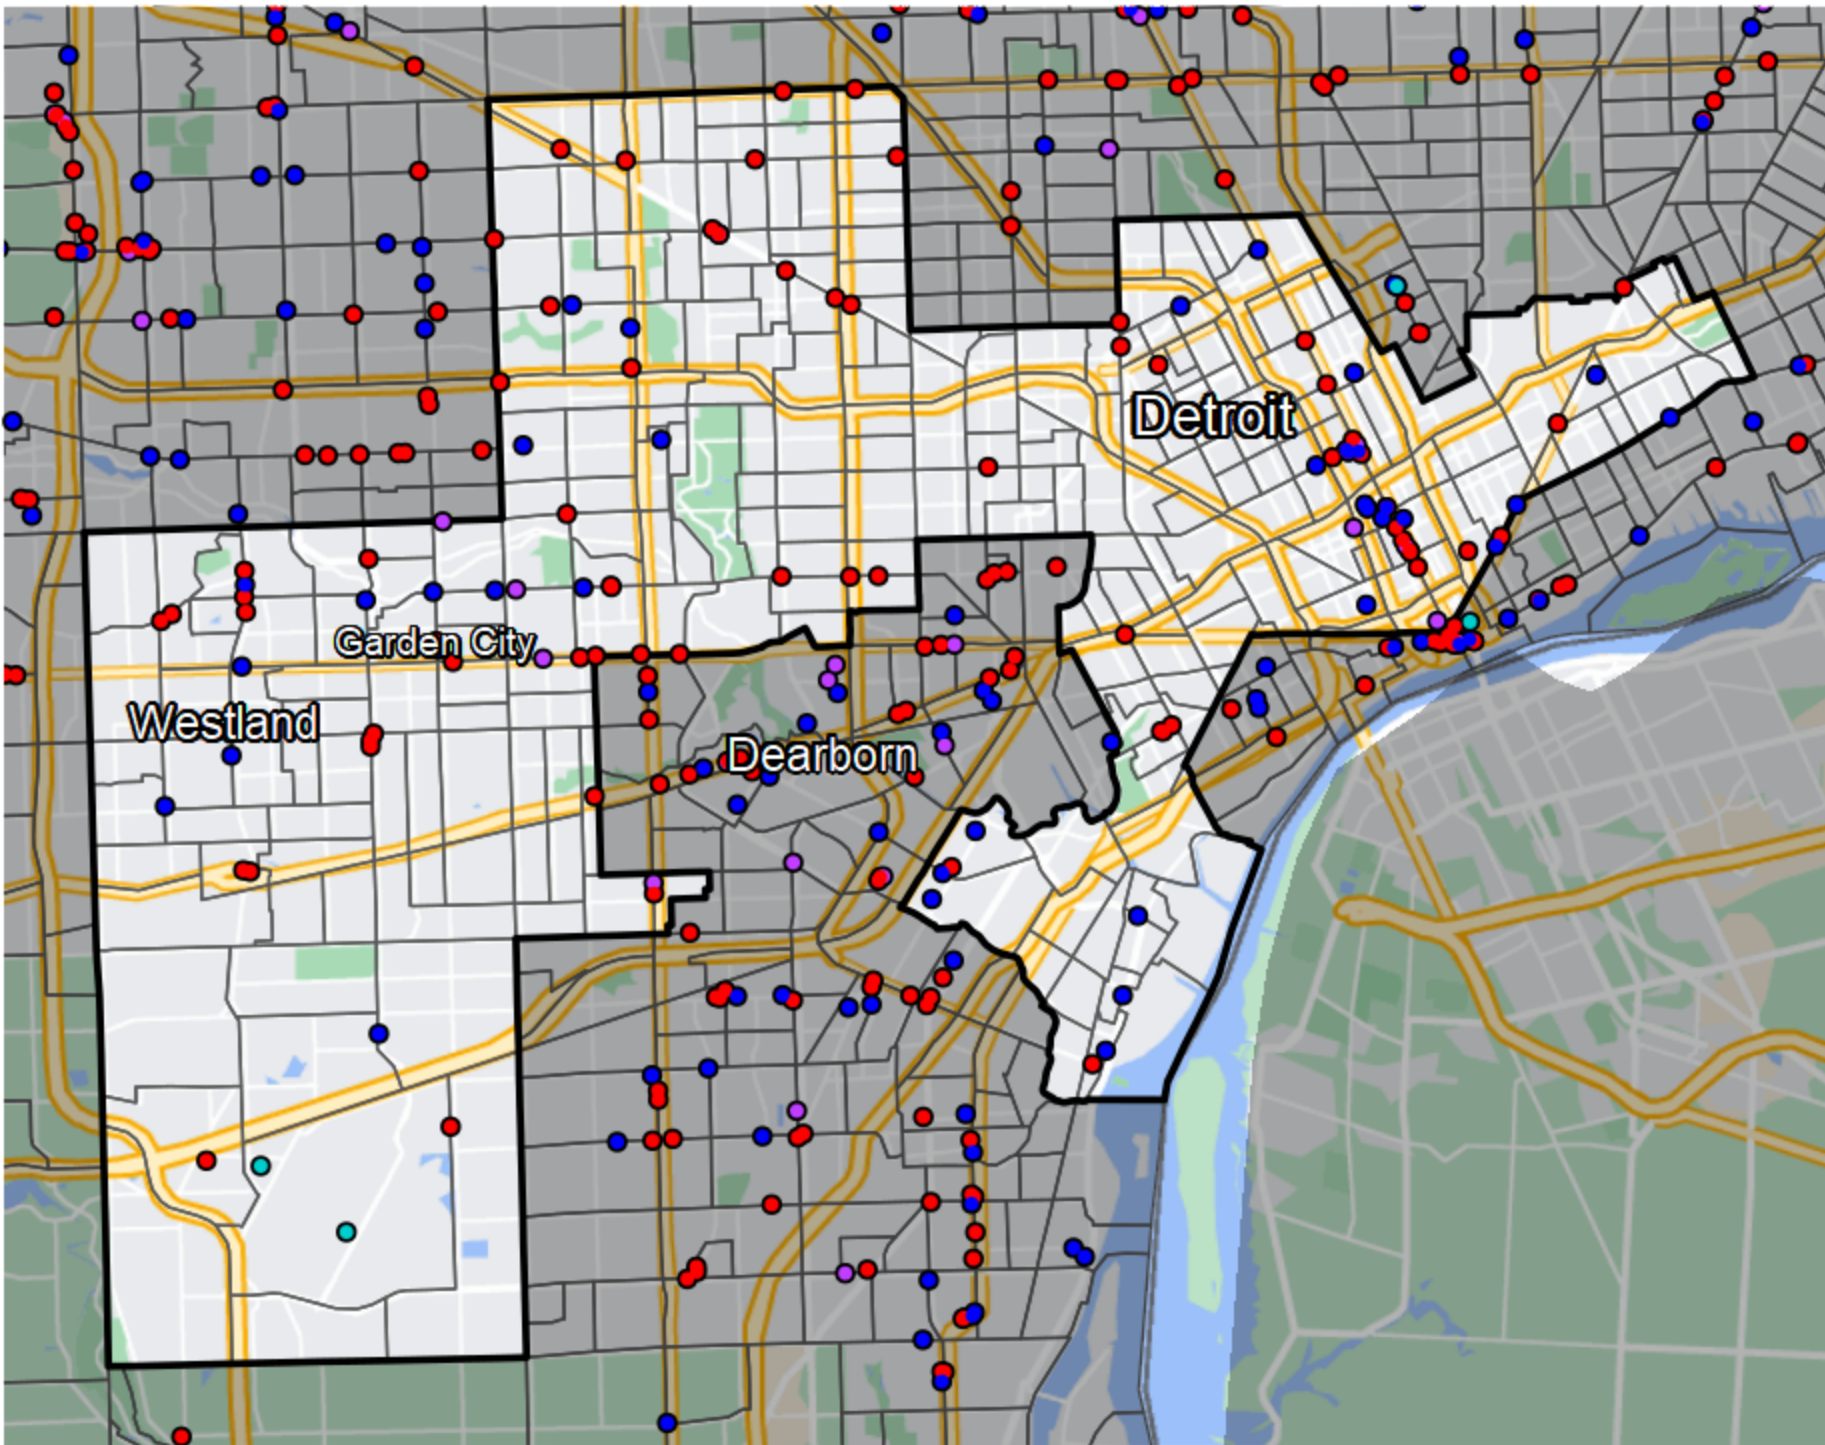

## Michigan - Congressional District 13

### Banking Desert

No Branches within 10 Miles of Population Center

### Financial Institutions

- Bank: 9
- Bank, Out-of-State: 71
- Credit Union: 37
- Credit Union, Out-of-State: 2