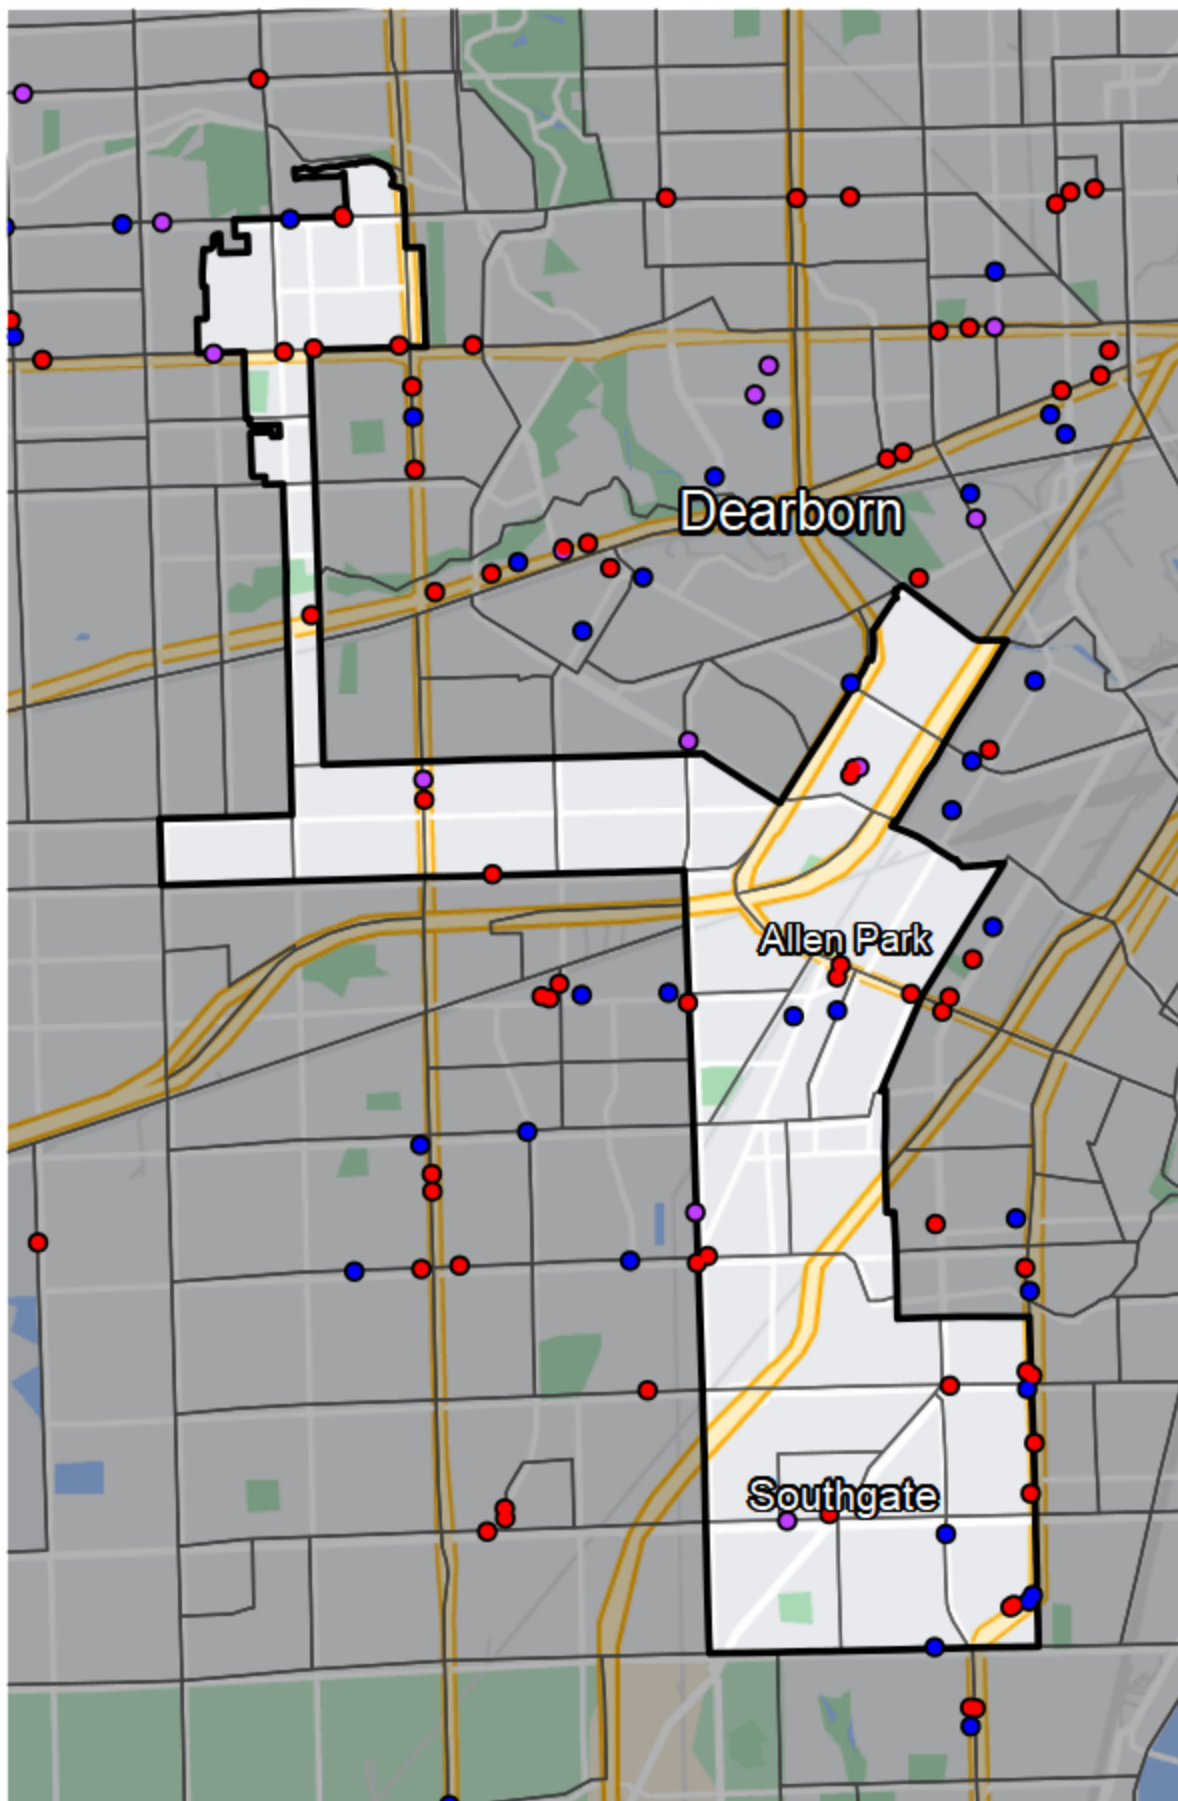

Michigan - State House District 13

Banking Desert

■ No Branches within 10 Miles of Population Center

Financial Institutions

- Bank: 3
- Bank, Out-of-State: 19
- Credit Union: 8
- Credit Union, Out-of-State: 0