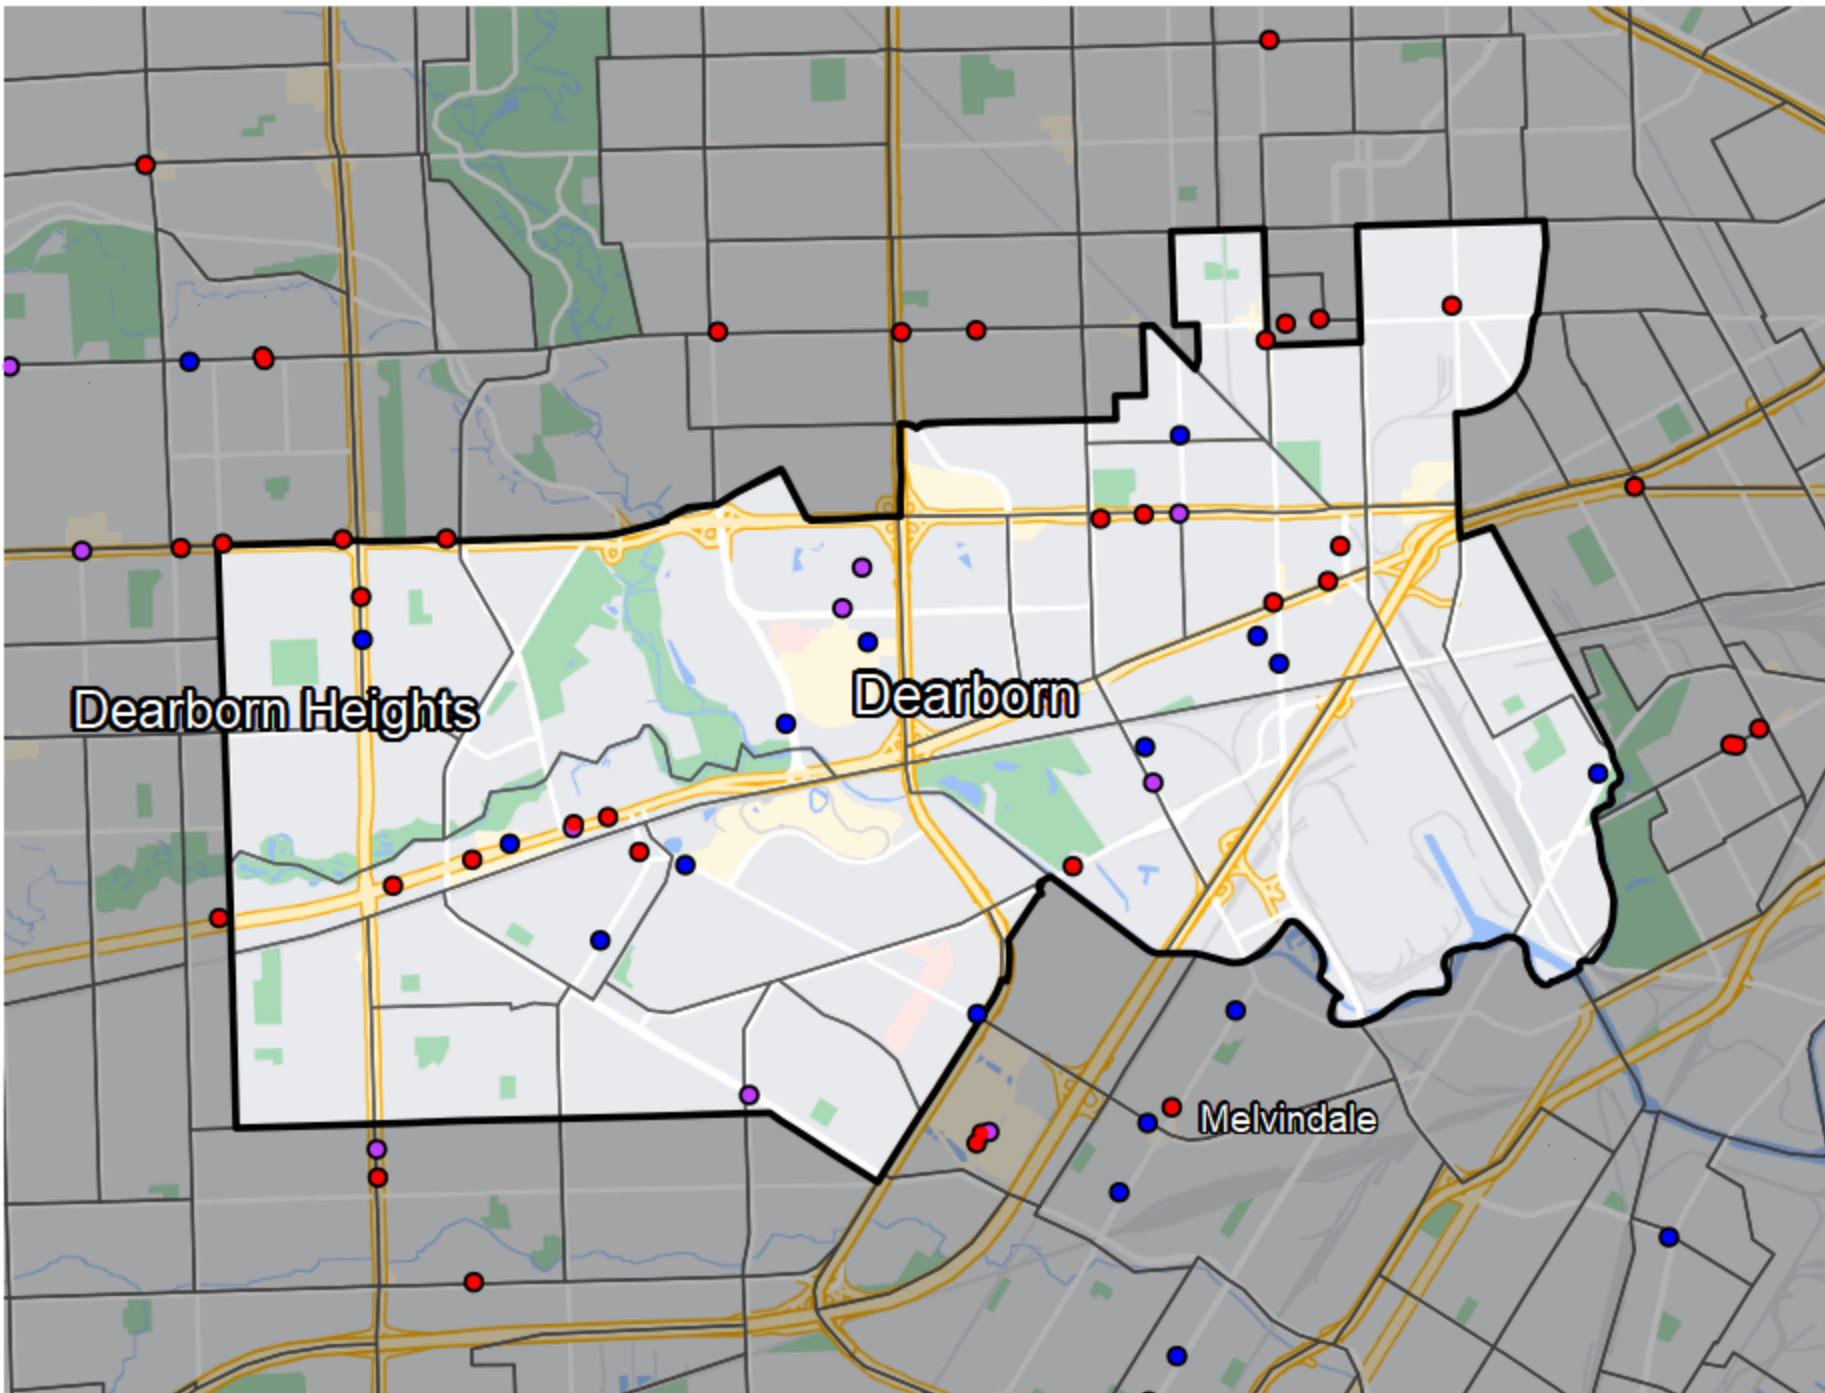

Michigan - State House District 15

Banking Desert

 No Branches within 10 Miles of Population Center

Financial Institutions

-  Bank: 6
-  Bank, Out-of-State: 17
-  Credit Union: 12
-  Credit Union, Out-of-State: 0