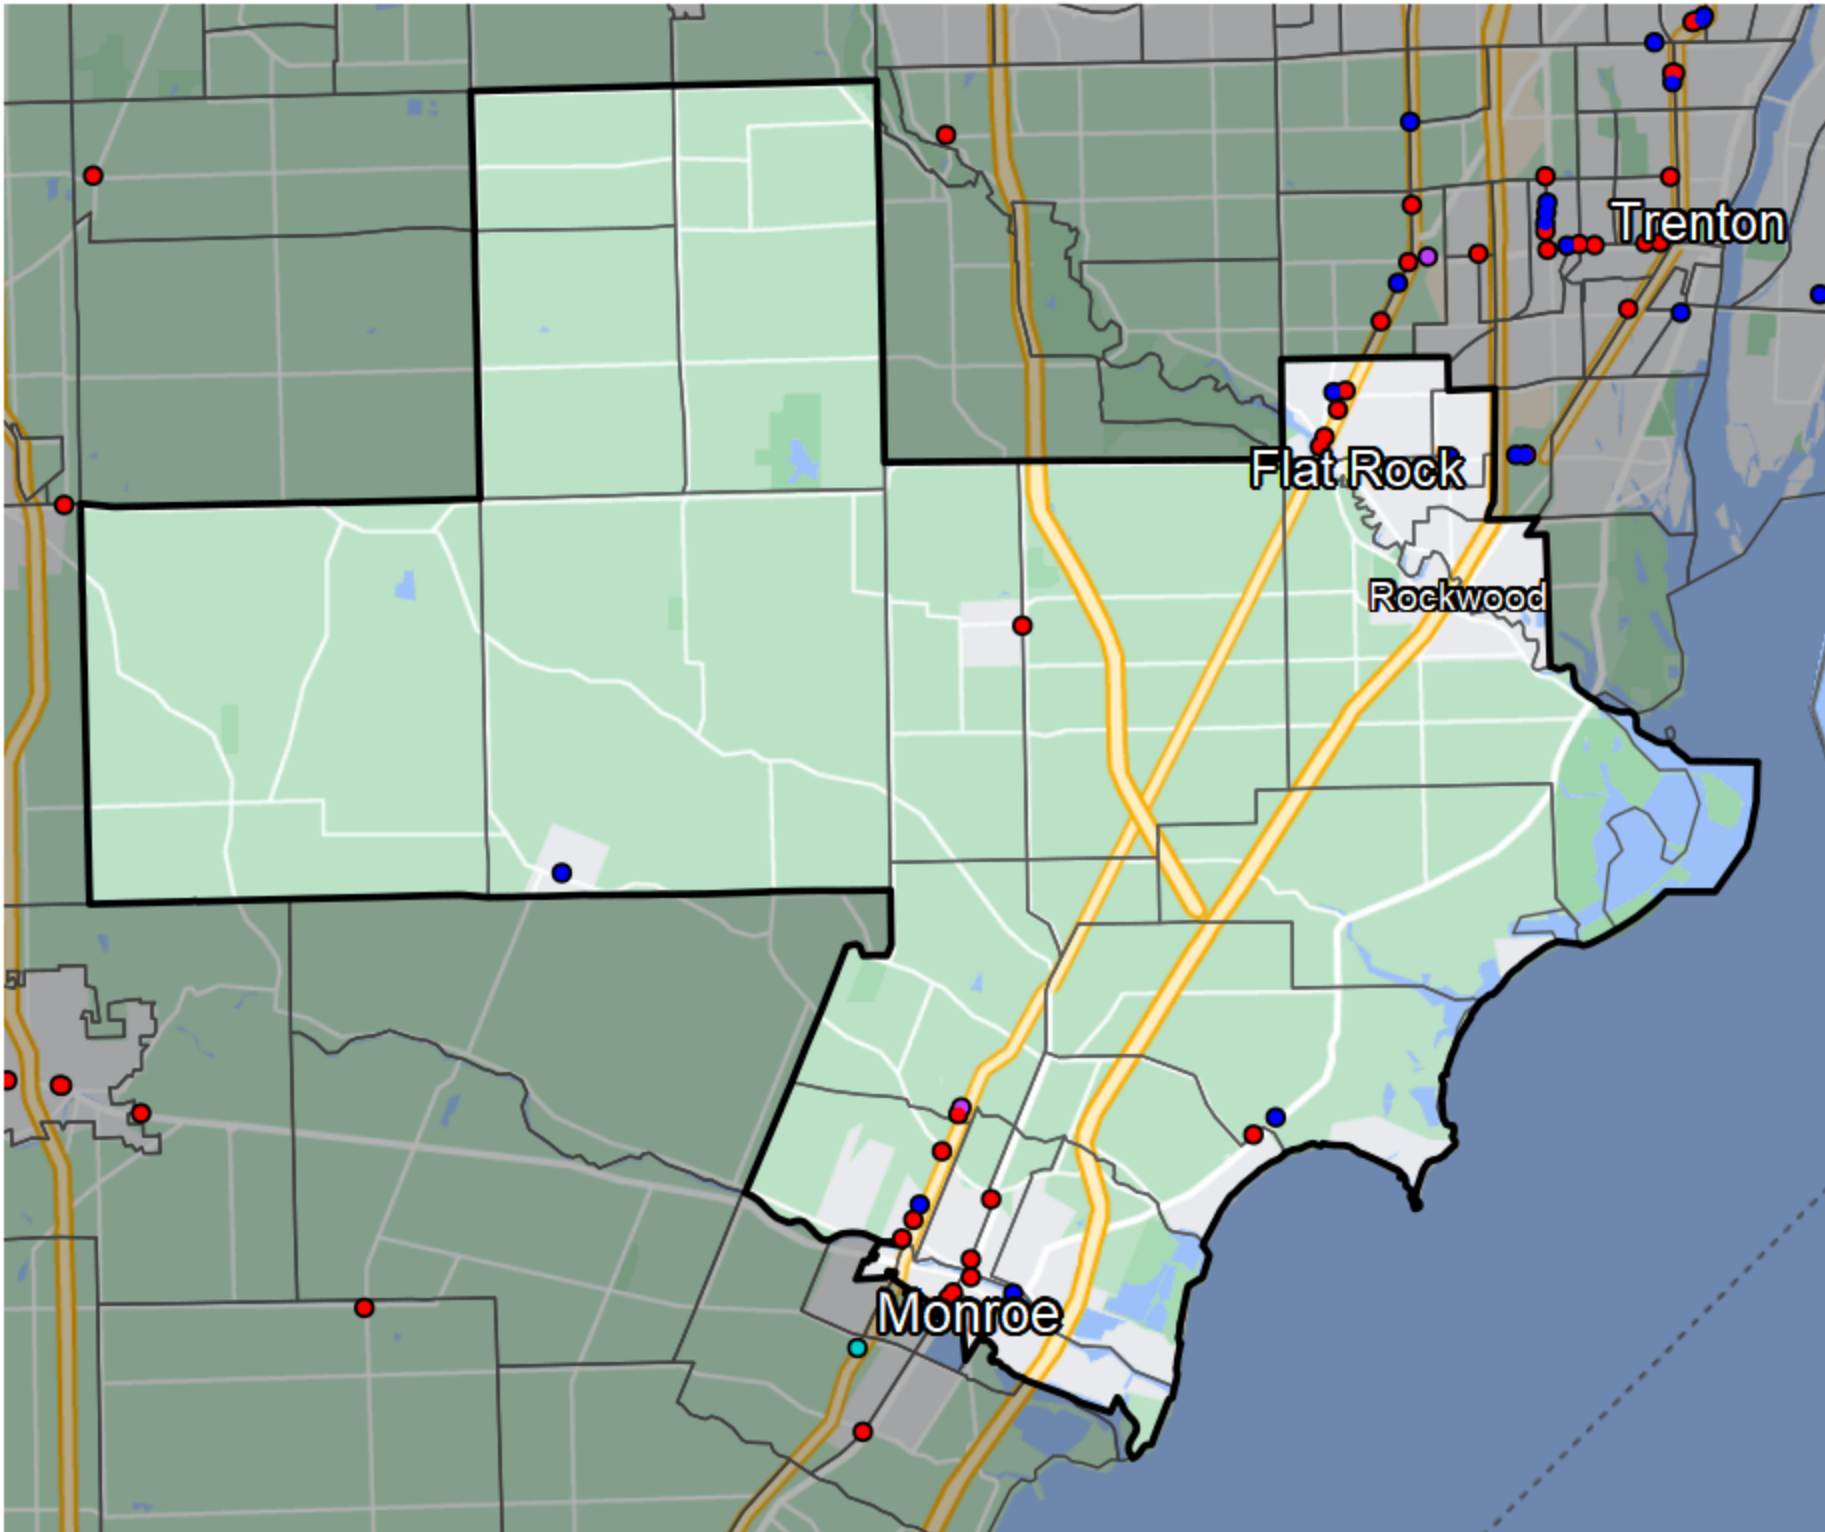

Michigan - State House District 17

- Banking Desert**
- No Branches within 10 Miles of Population Center
- Financial Institutions**
- Bank: 1
 - Bank, Out-of-State: 16
 - Credit Union: 7
 - Credit Union, Out-of-State: 0

Sources: NCUA, FDIC, UW-Madison Population Lab, CDFI, US Census, Google Maps, CUNA