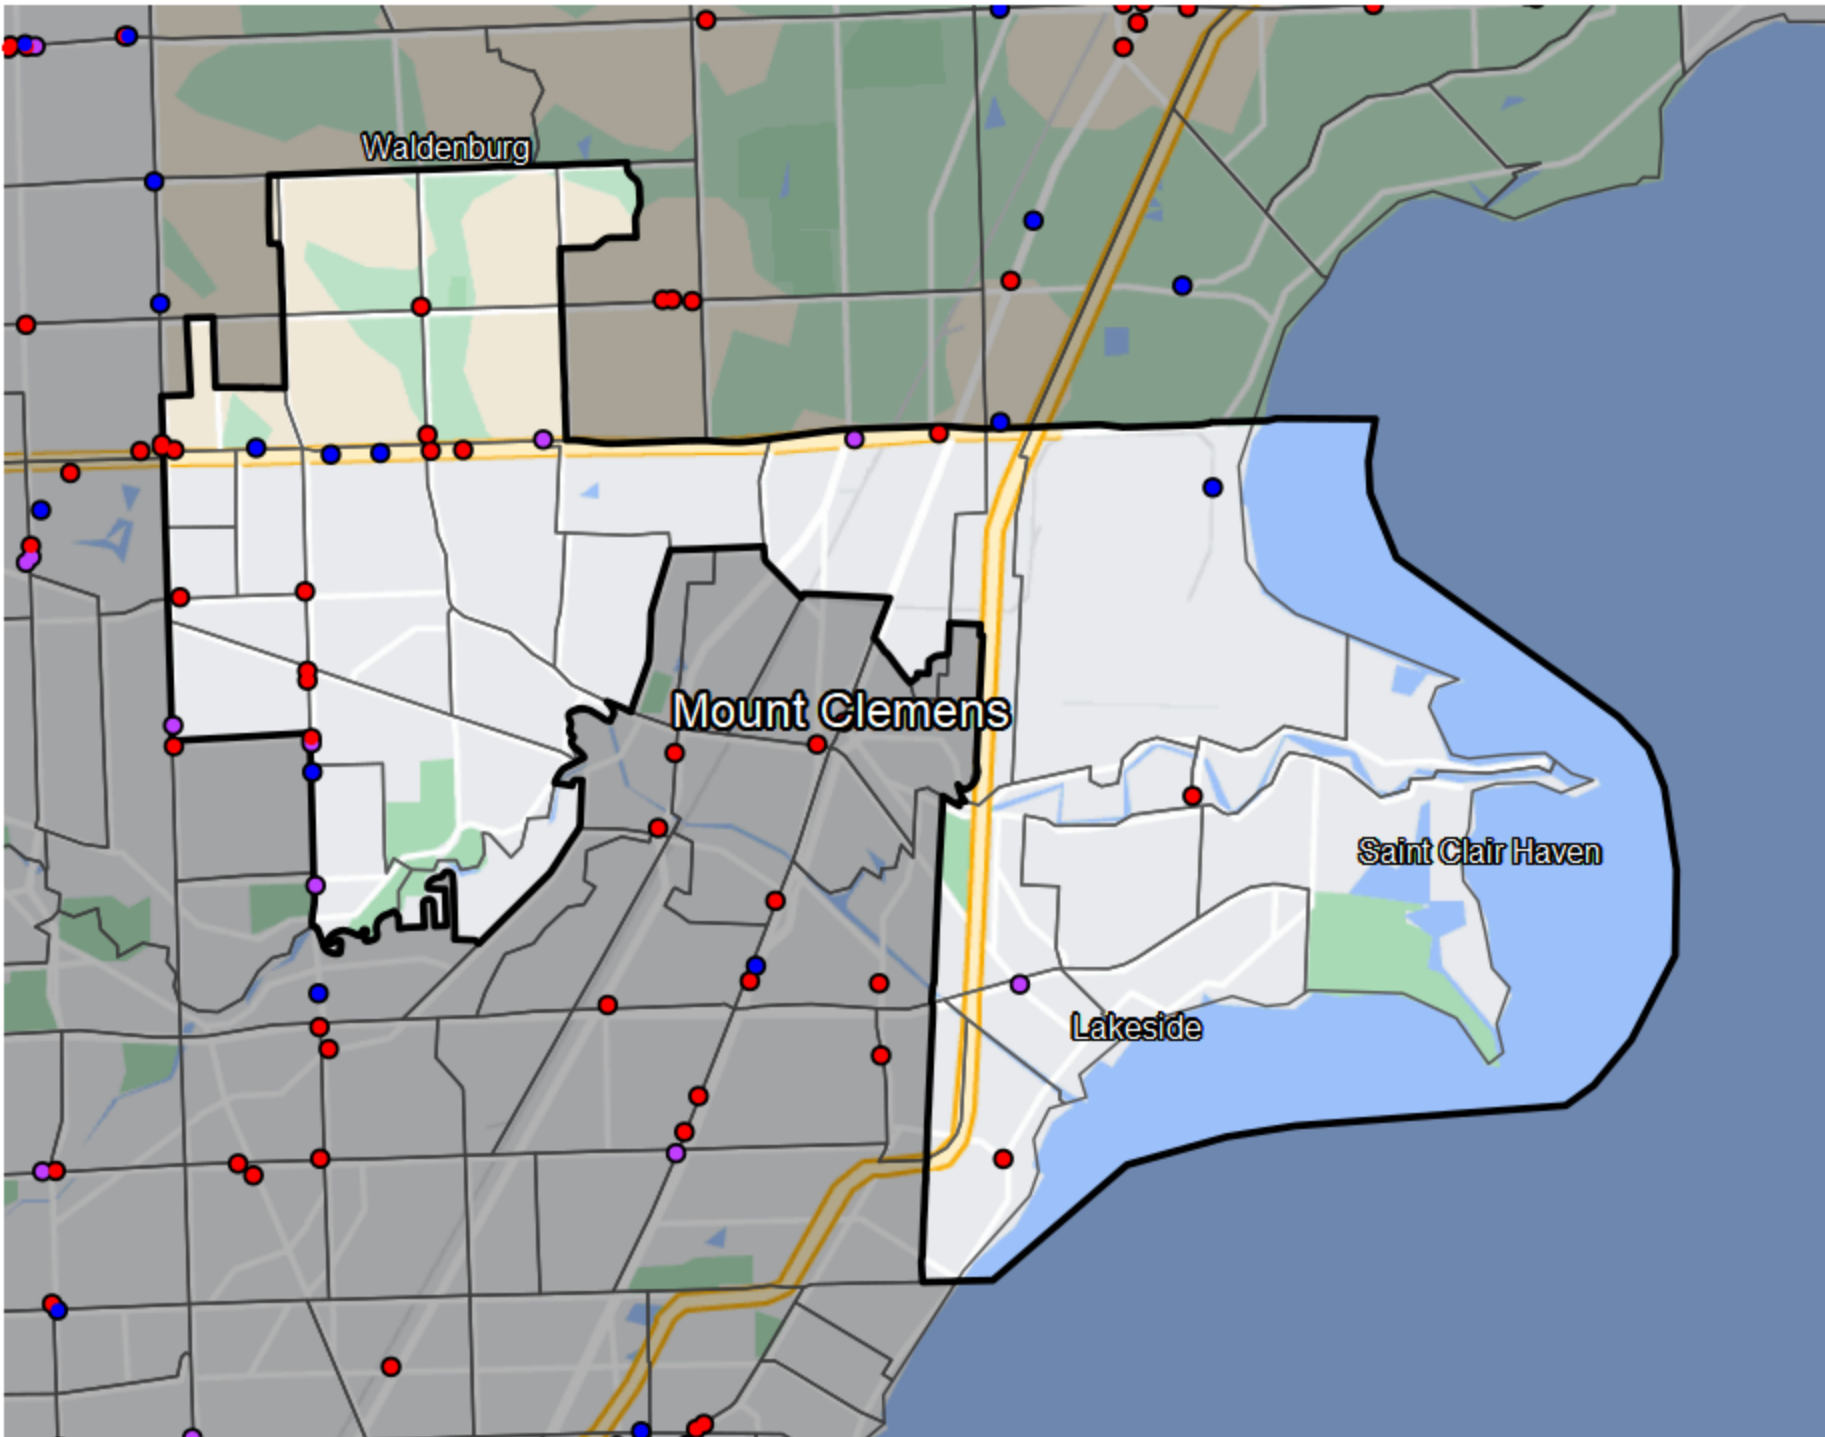

# Michigan - State House District 24

- Banking Desert**
- No Branches within 10 Miles of Population Center
- Financial Institutions**
- Bank: 6
  - Bank, Out-of-State: 13
  - Credit Union: 5
  - Credit Union, Out-of-State: 0

Sources: NCUA, FDIC, UW-Madison Population Lab, CDFI, US Census, Google Maps, CUNA