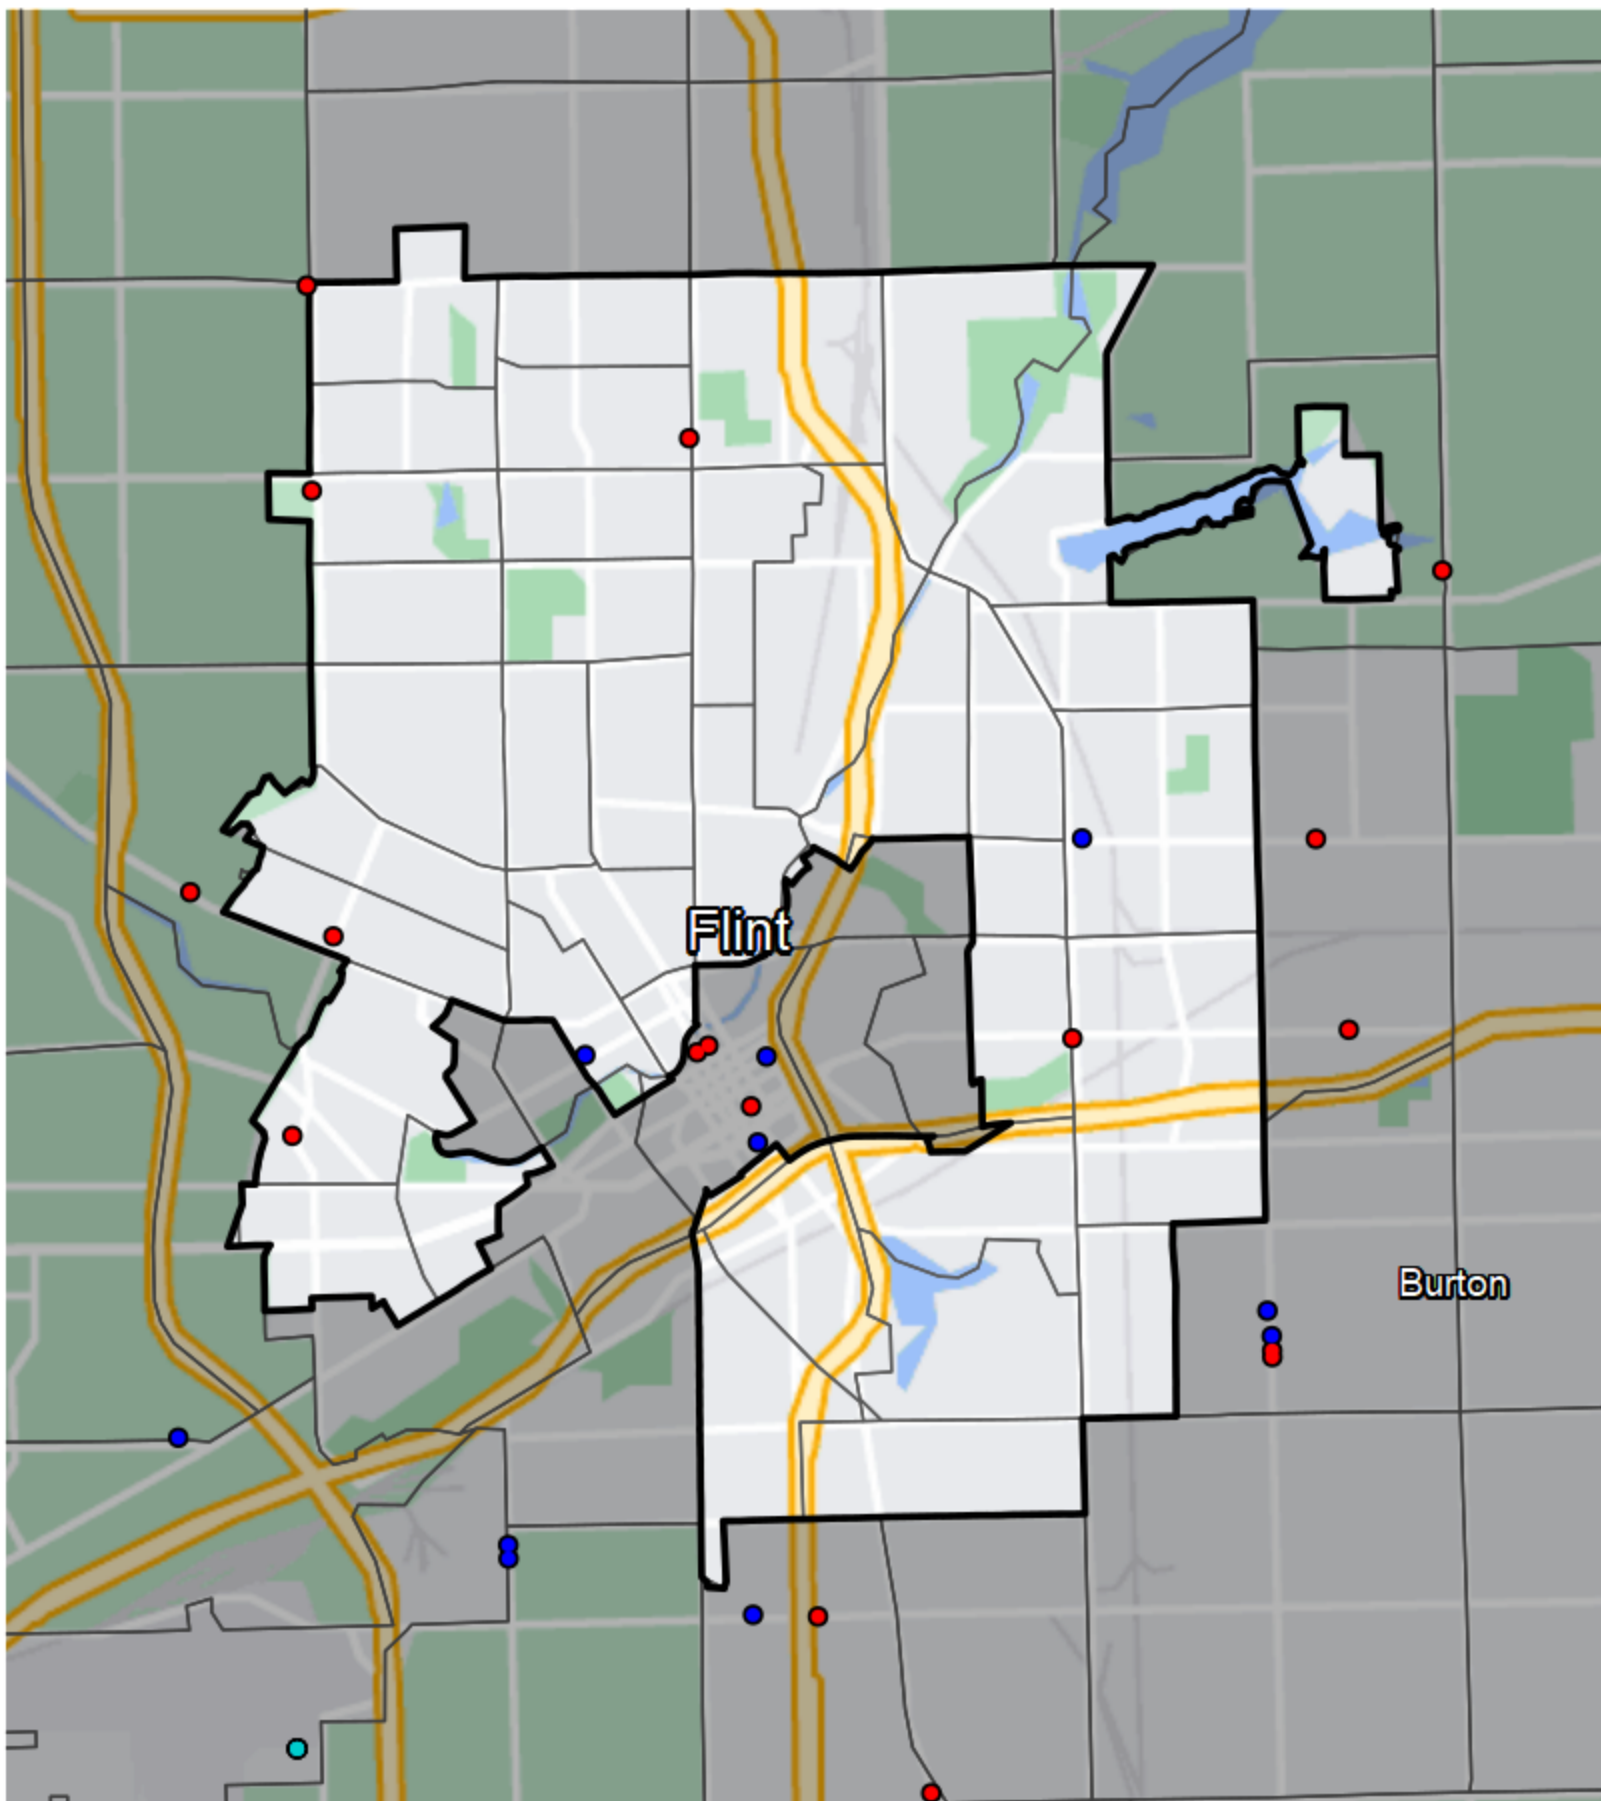

Michigan - State House District 34

Banking Desert

■ No Branches within 10 Miles of Population Center

Financial Institutions

- Bank: 0
- Bank, Out-of-State: 5
- Credit Union: 2
- Credit Union, Out-of-State: 0