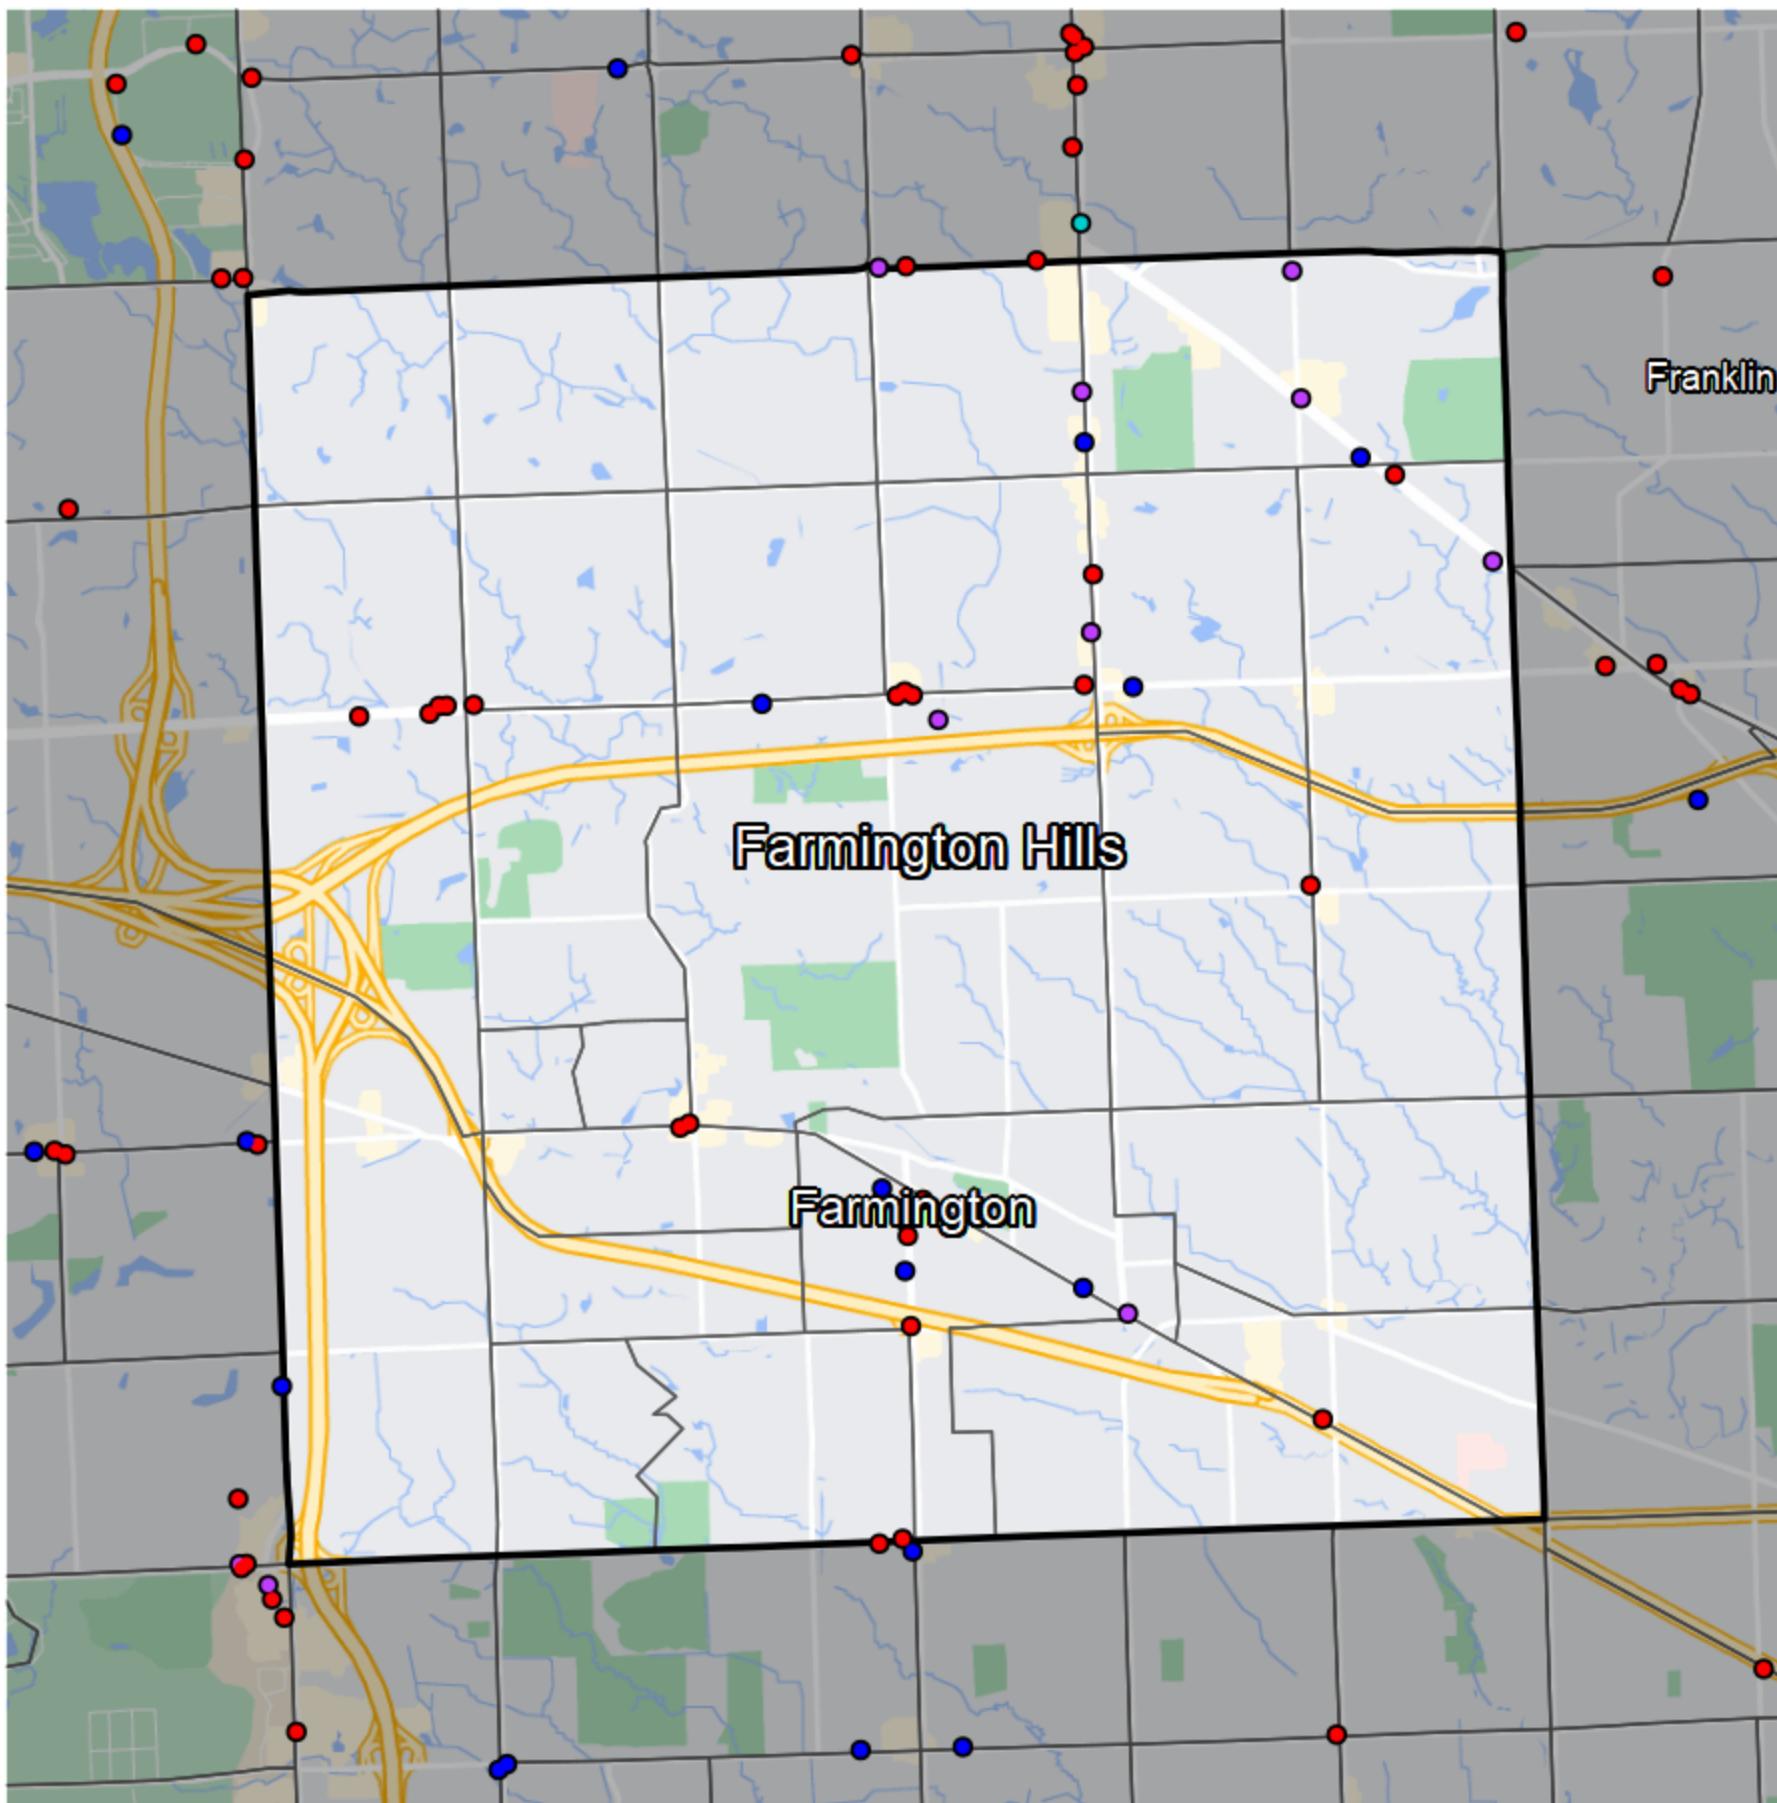

Michigan - State House District 37

Banking Desert

No Branches within 10 Miles of Population Center

Financial Institutions

- Bank: 7
- Bank, Out-of-State: 20
- Credit Union: 7
- Credit Union, Out-of-State: 0