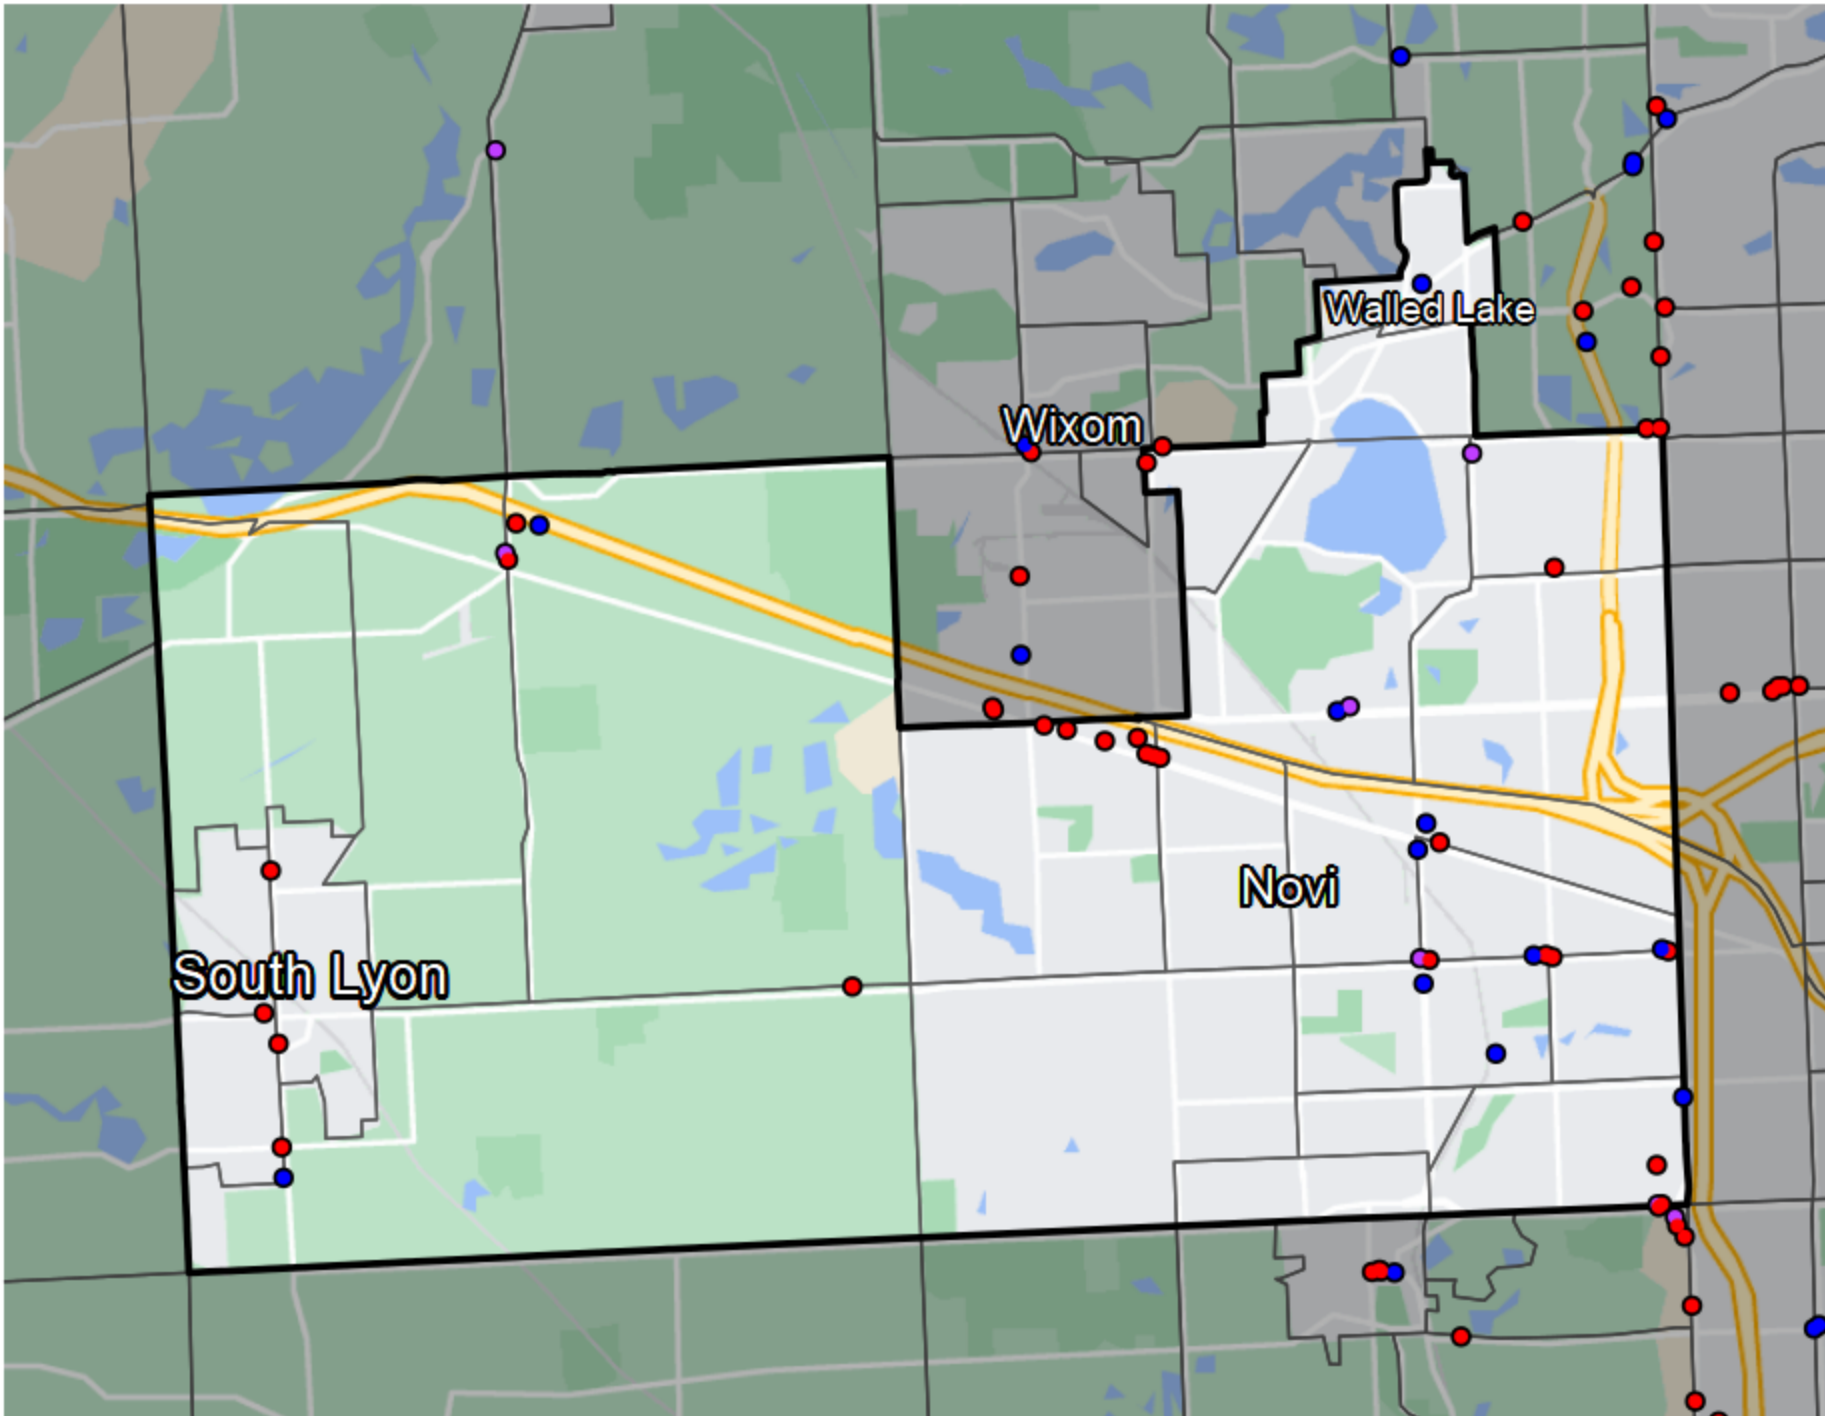

Michigan - State House District 38

Banking Desert

No Branches within 10 Miles of Population Center

Financial Institutions

- Bank: 5
- Bank, Out-of-State: 23
- Credit Union: 11
- Credit Union, Out-of-State: 0