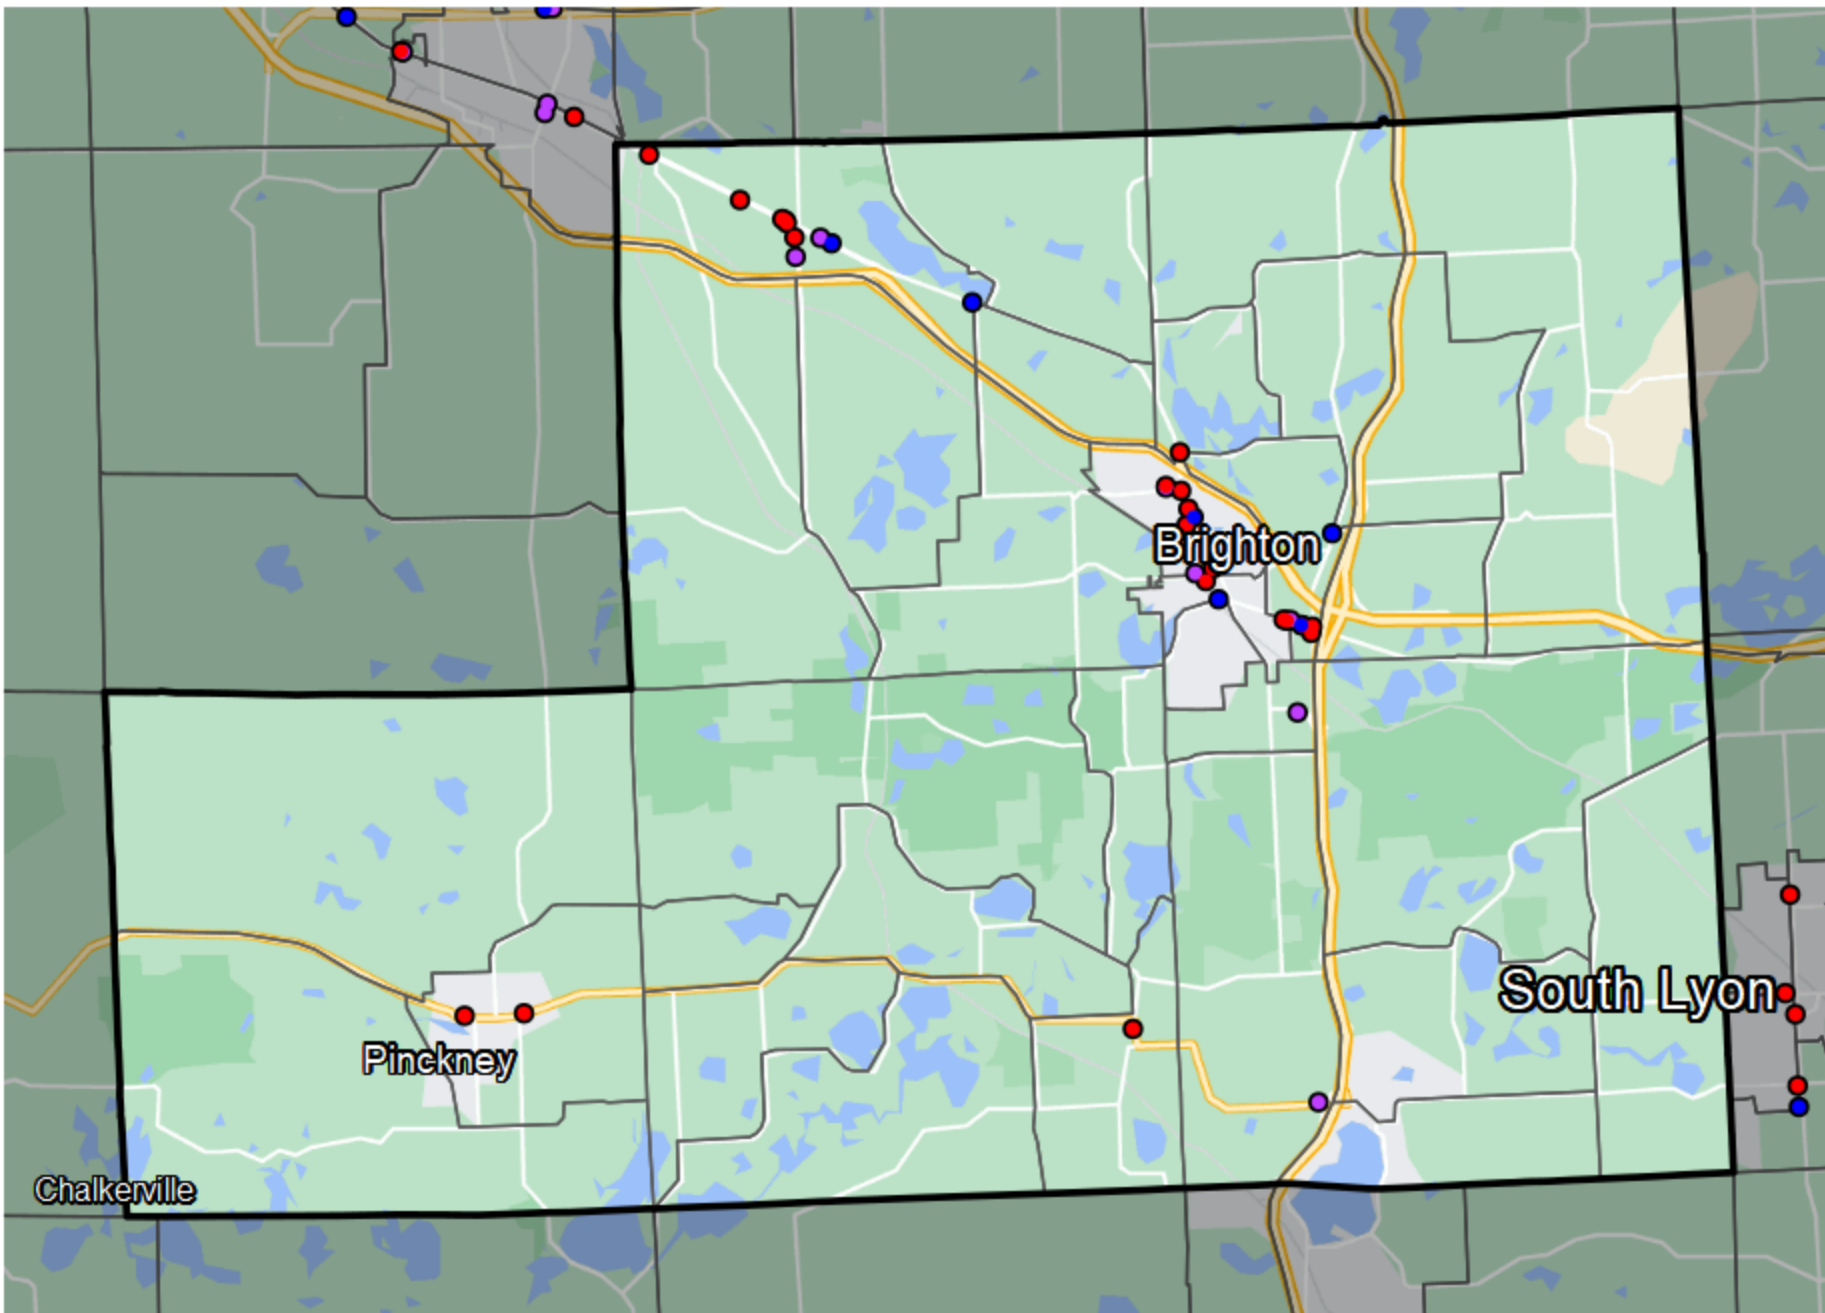

Michigan - State House District 42

Banking Desert
No Branches within 10 Miles of Population Center

Financial Institutions

- Bank: 7
- Bank, Out-of-State: 22
- Credit Union: 6
- Credit Union, Out-of-State: 0

Sources: NCUA, FDIC, UW-Madison Population Lab, CDFI, US Census, Google Maps, CUNA