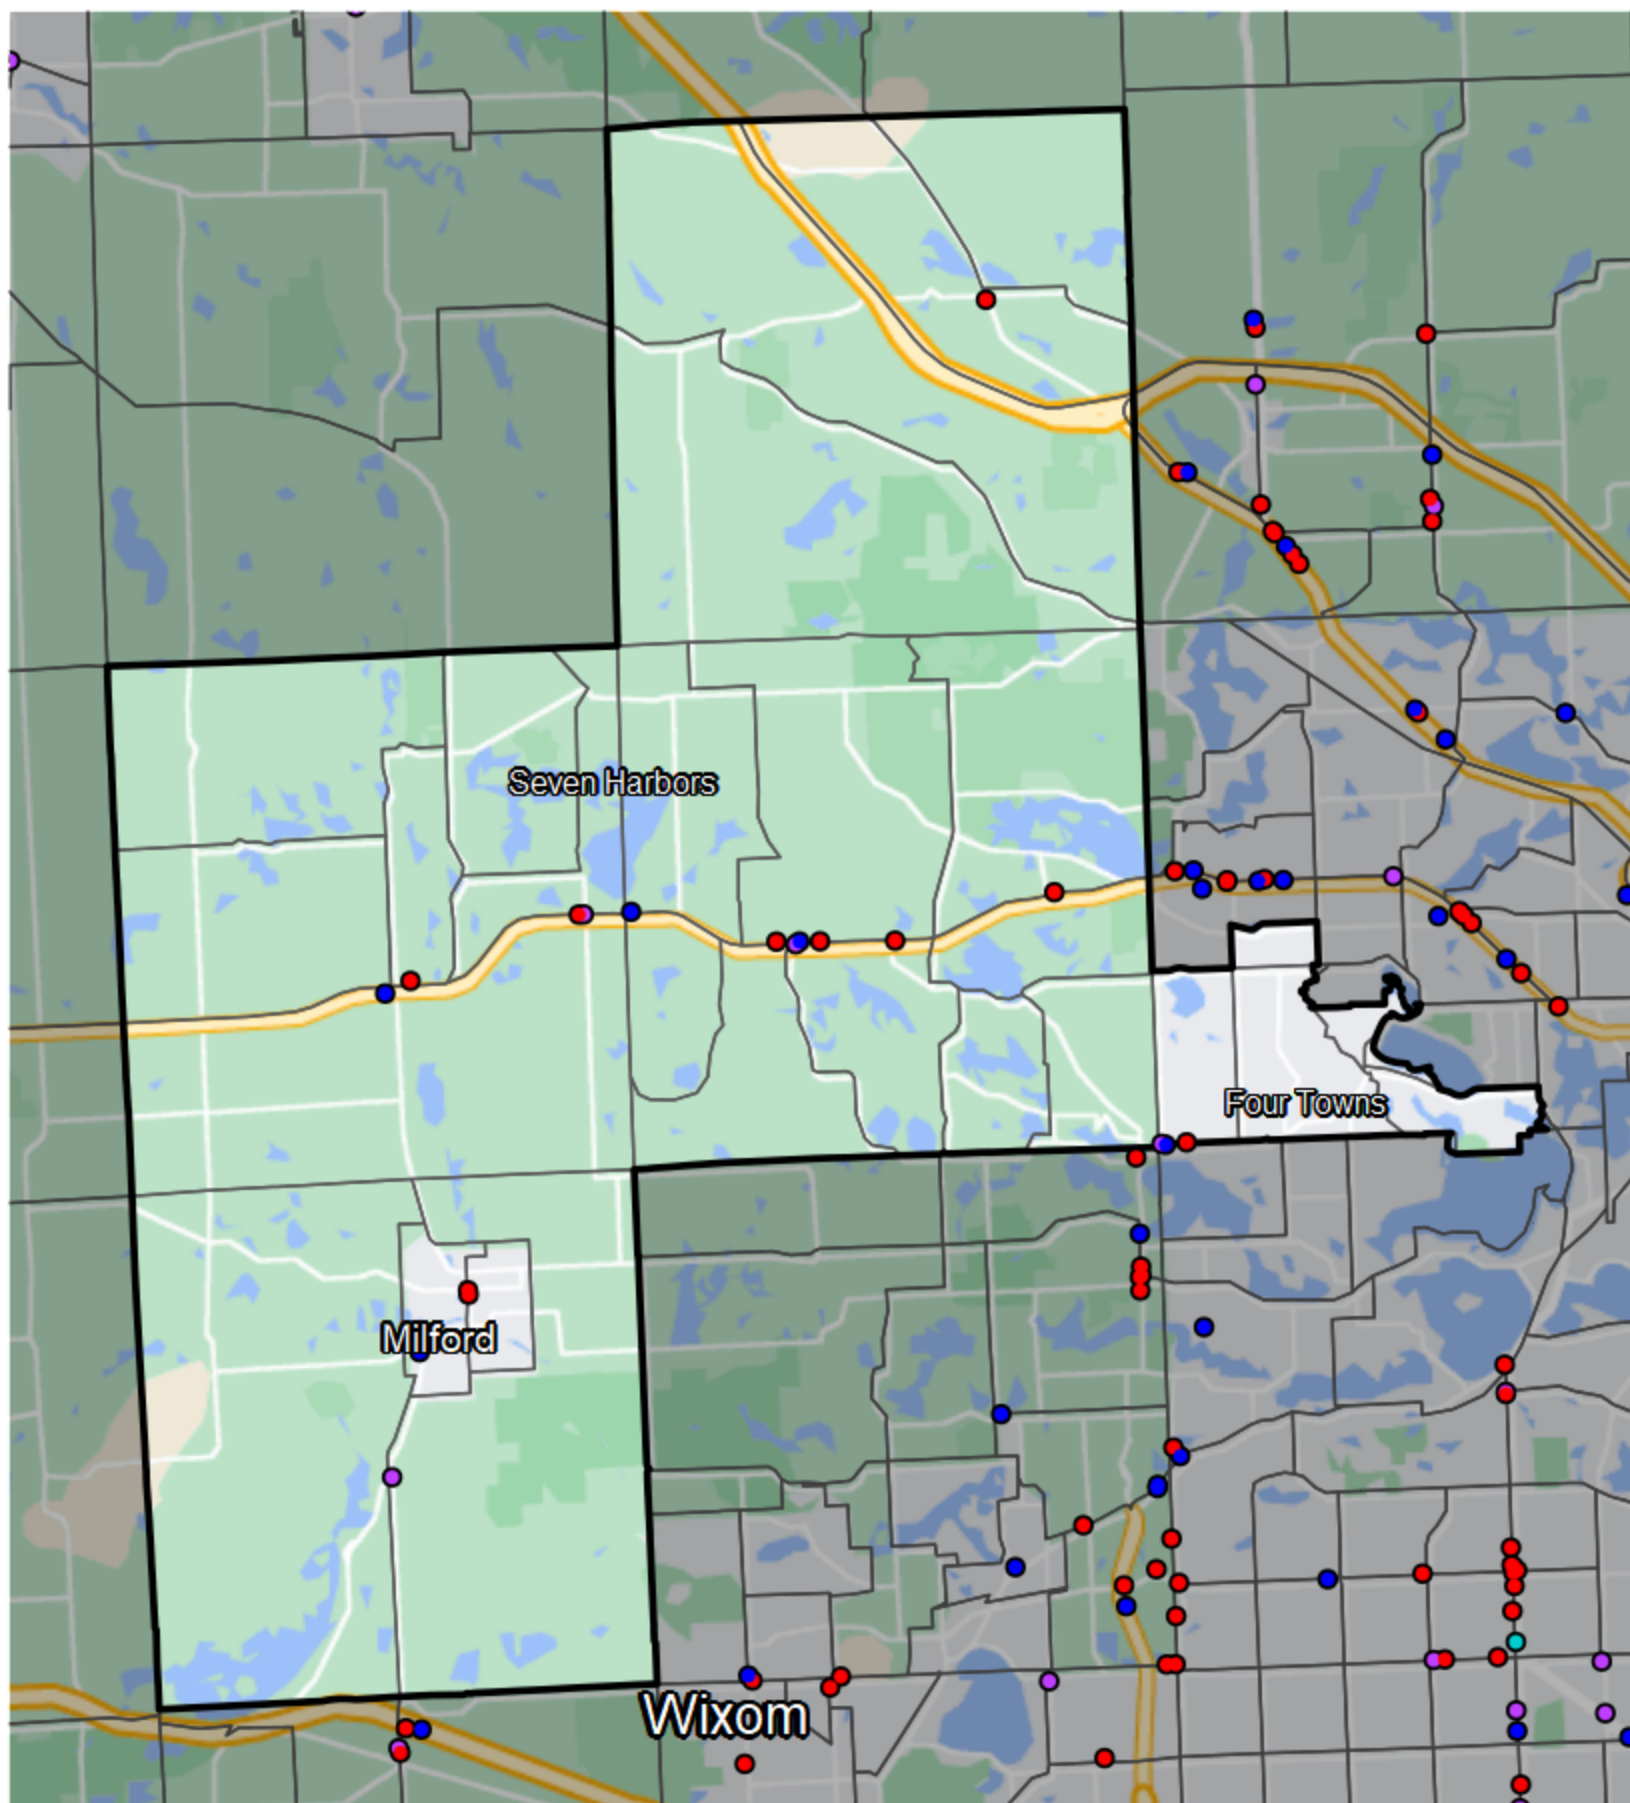

Michigan - State House District 44

Banking Desert

No Branches within 10 Miles of Population Center

Financial Institutions

- Bank: 6
- Bank, Out-of-State: 10
- Credit Union: 4
- Credit Union, Out-of-State: 0