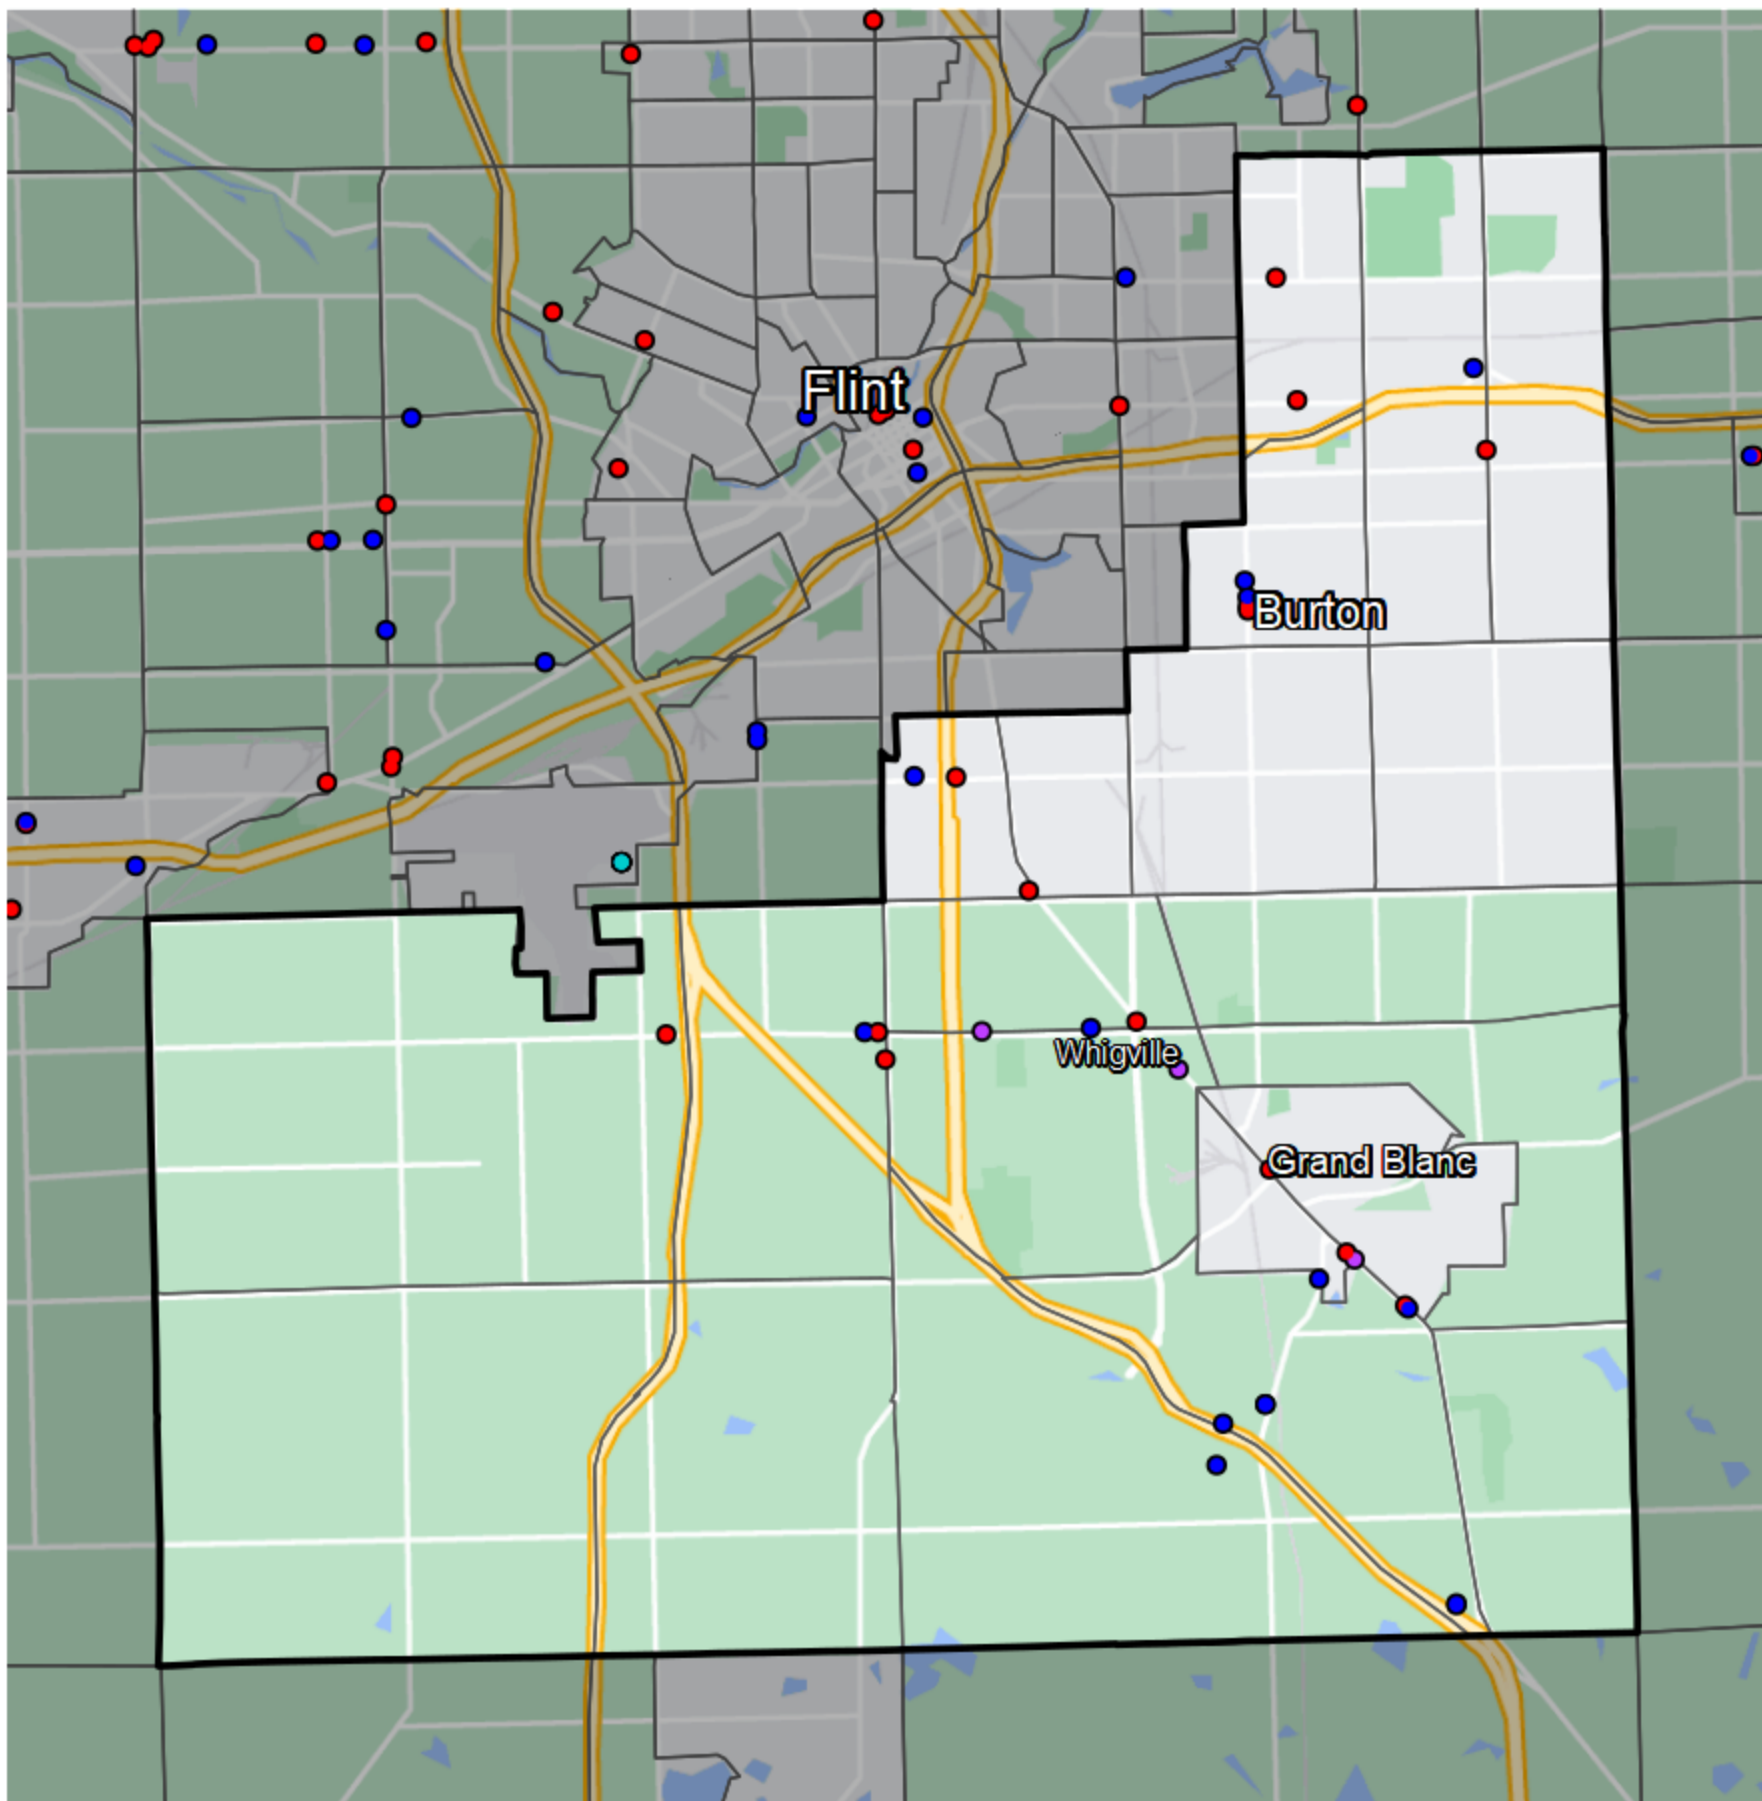

Michigan - State House District 50

Banking Desert

■ No Branches within 10 Miles of Population Center

Financial Institutions

- Bank: 3
- Bank, Out-of-State: 14
- Credit Union: 14
- Credit Union, Out-of-State: 0