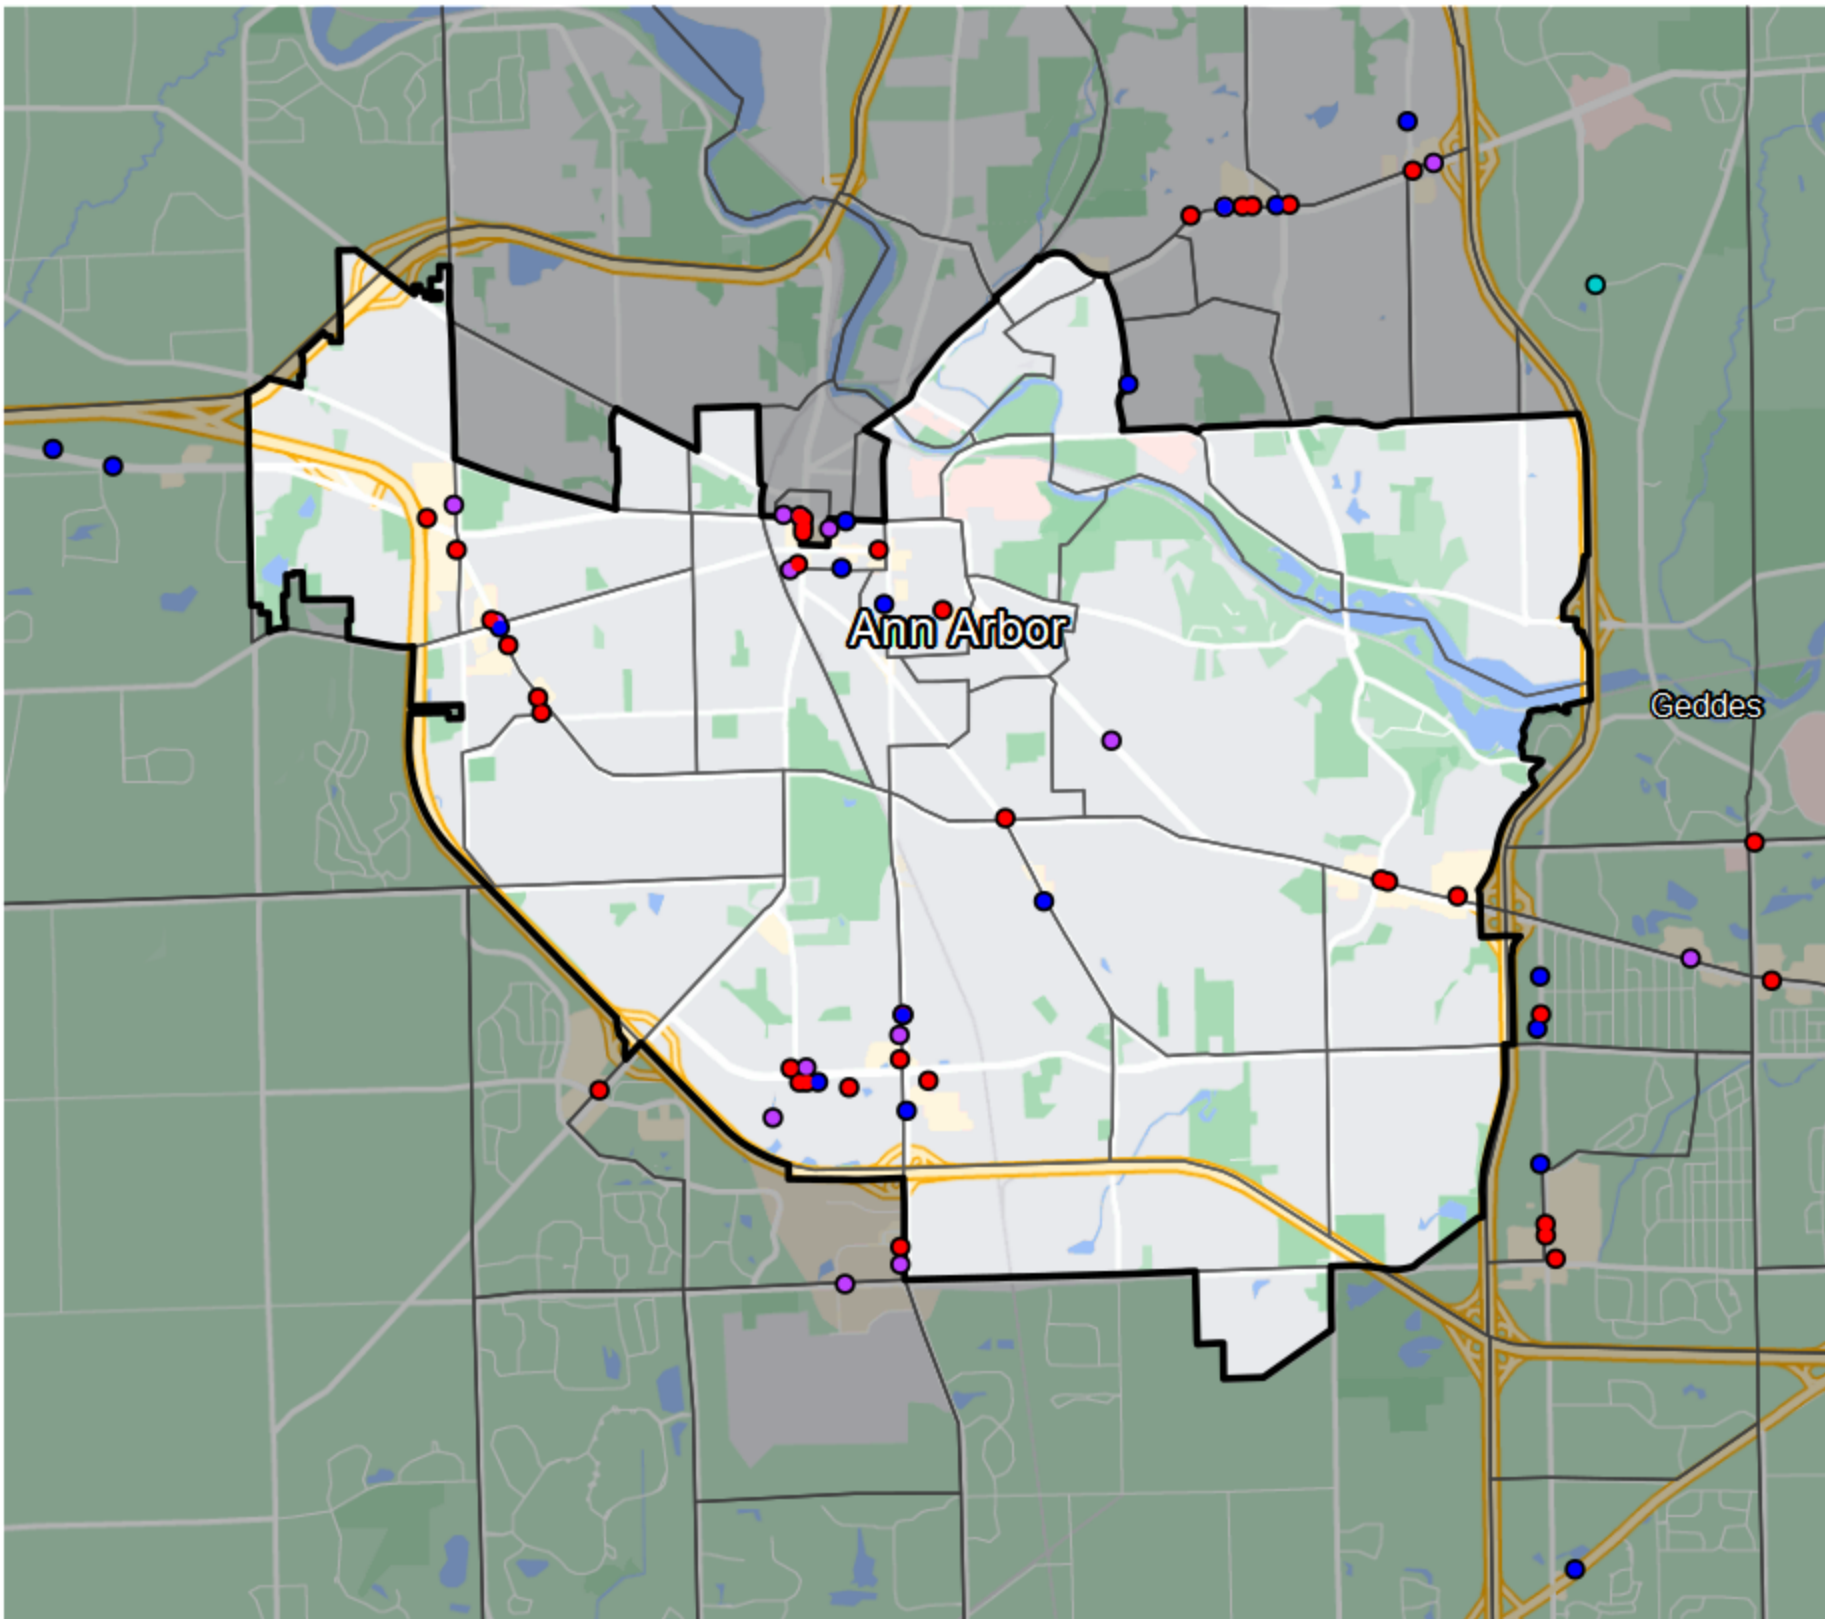

Michigan - State House District 53

Banking Desert
No Branches within 10 Miles of Population Center

Financial Institutions

- Bank: 8
- Bank, Out-of-State: 20
- Credit Union: 8
- Credit Union, Out-of-State: 0

Sources: NCUA, FDIC, UW-Madison Population Lab, CDFI, US Census, Google Maps, CUNA