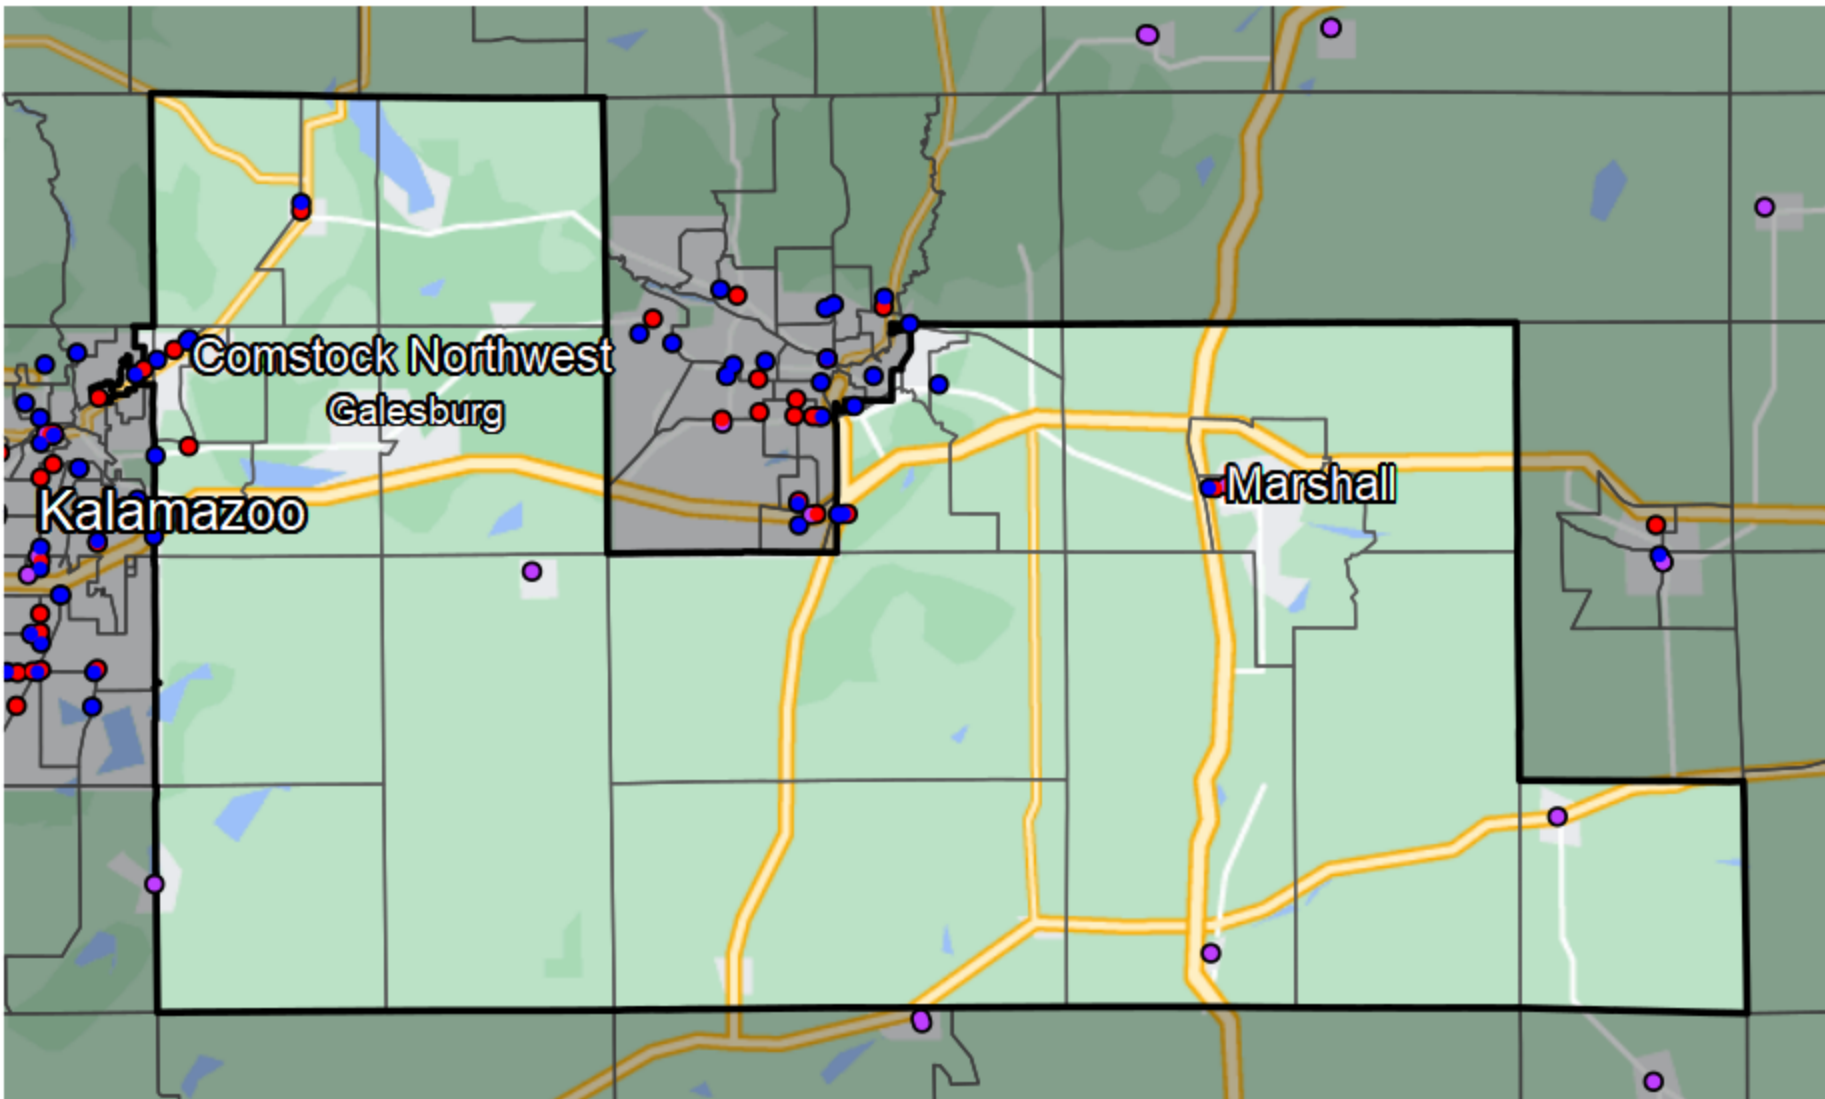

Michigan - State House District 63

Banking Desert
No Branches within 10 Miles
of Population Center

Financial Institutions
Bank: 5
Bank, Out-of-State: 7
Credit Union: 12
Credit Union, Out-of-State: 0

Sources: NCUA, FDIC, UW-Madison Population Lab, CDFI, US Census, Google Maps, CUNA