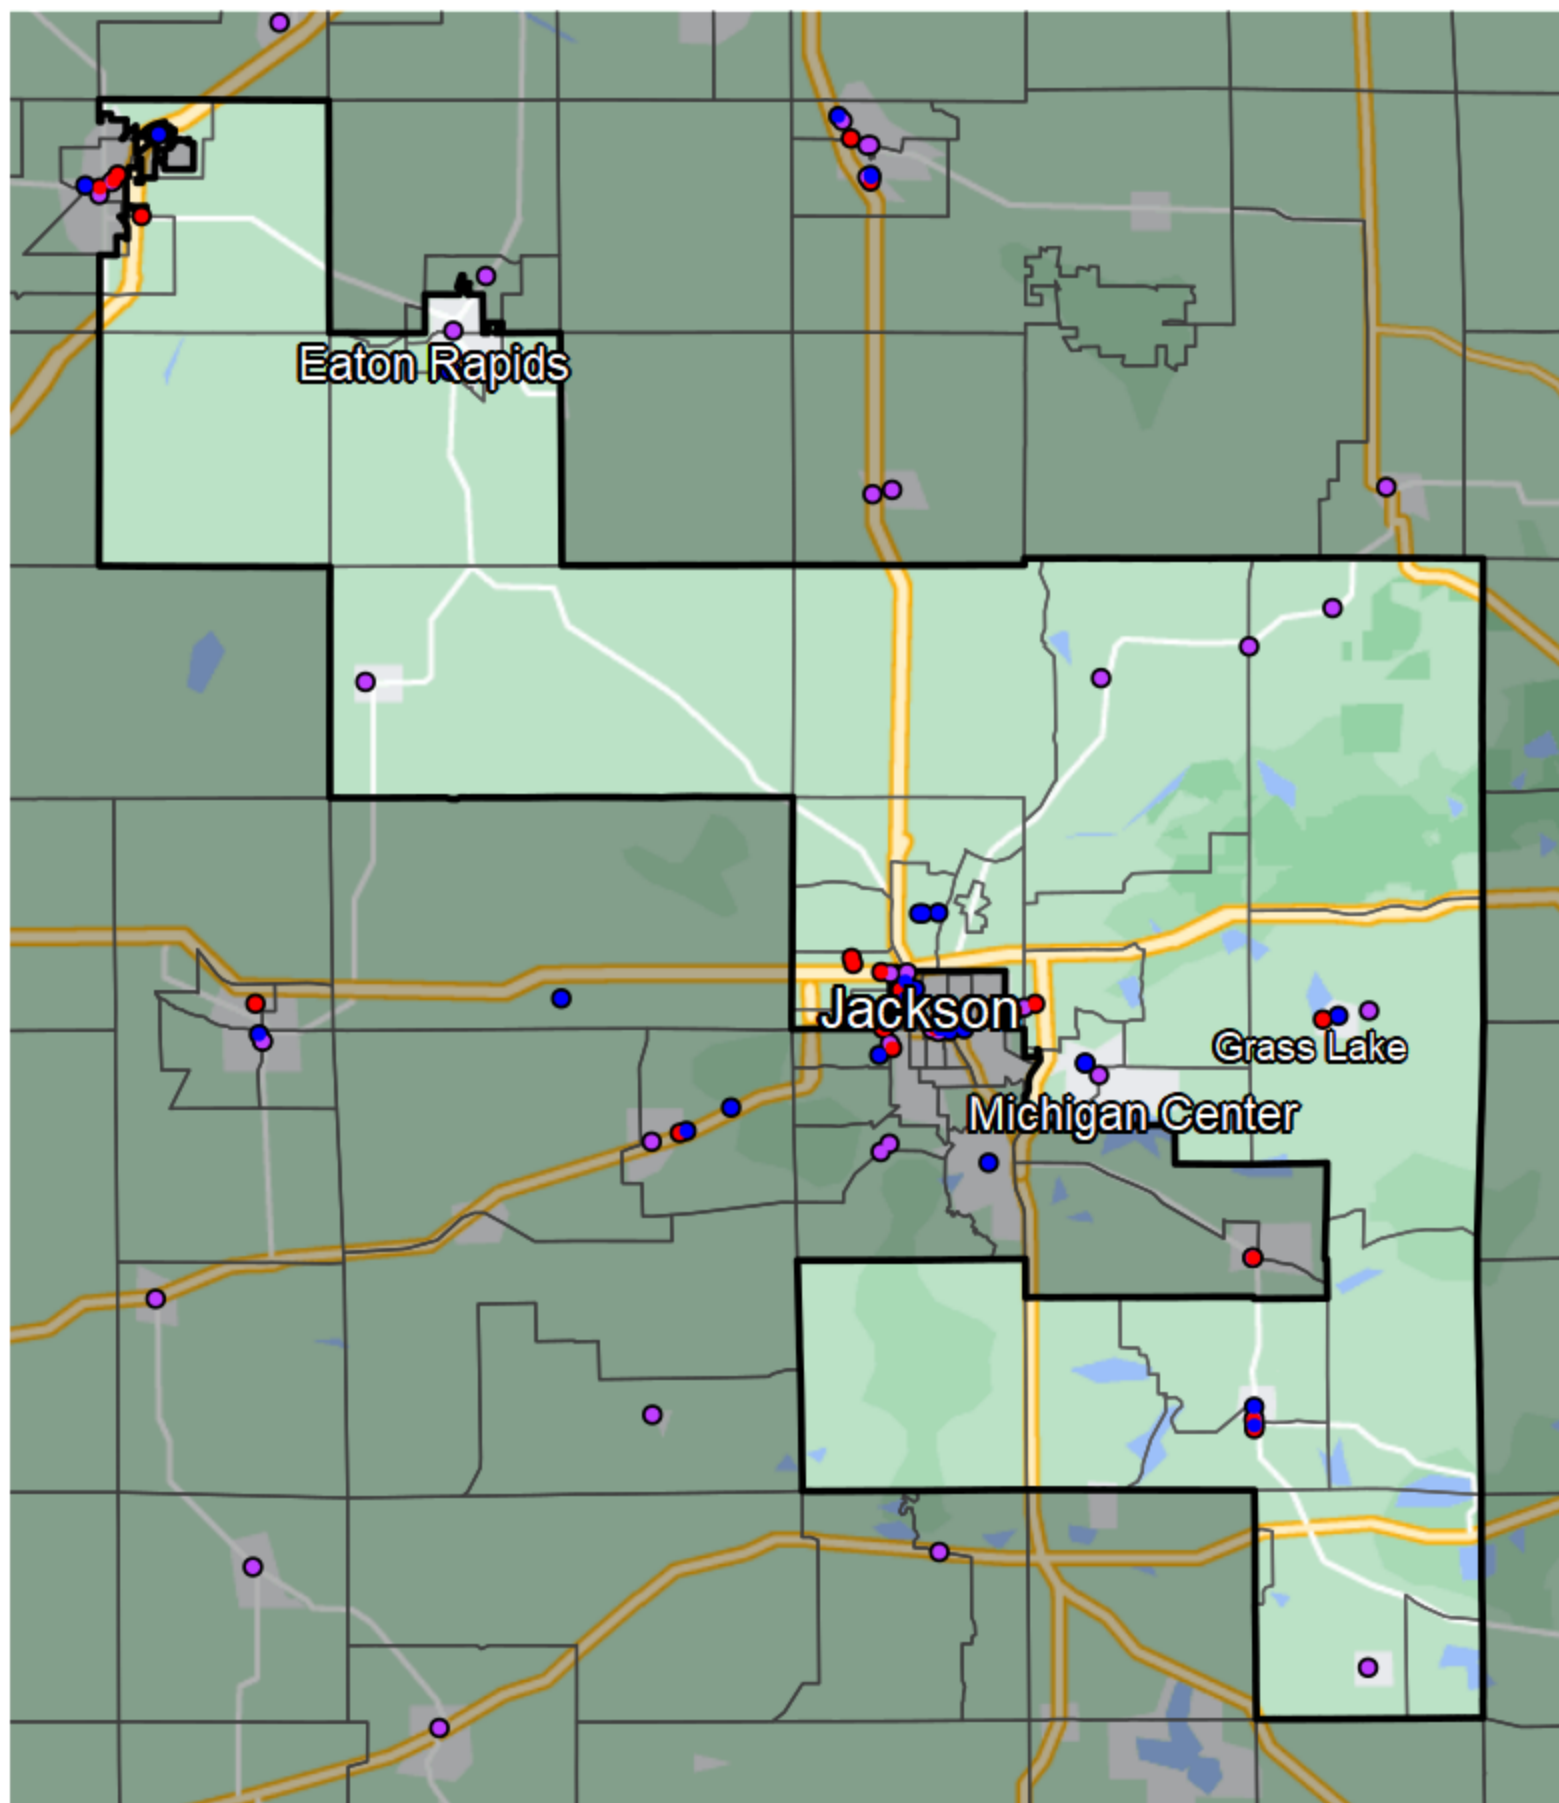

Michigan - State House District 65

Banking Desert

No Branches within 10 Miles of Population Center

Financial Institutions

- Bank: 11
- Bank, Out-of-State: 10
- Credit Union: 11
- Credit Union, Out-of-State: 0