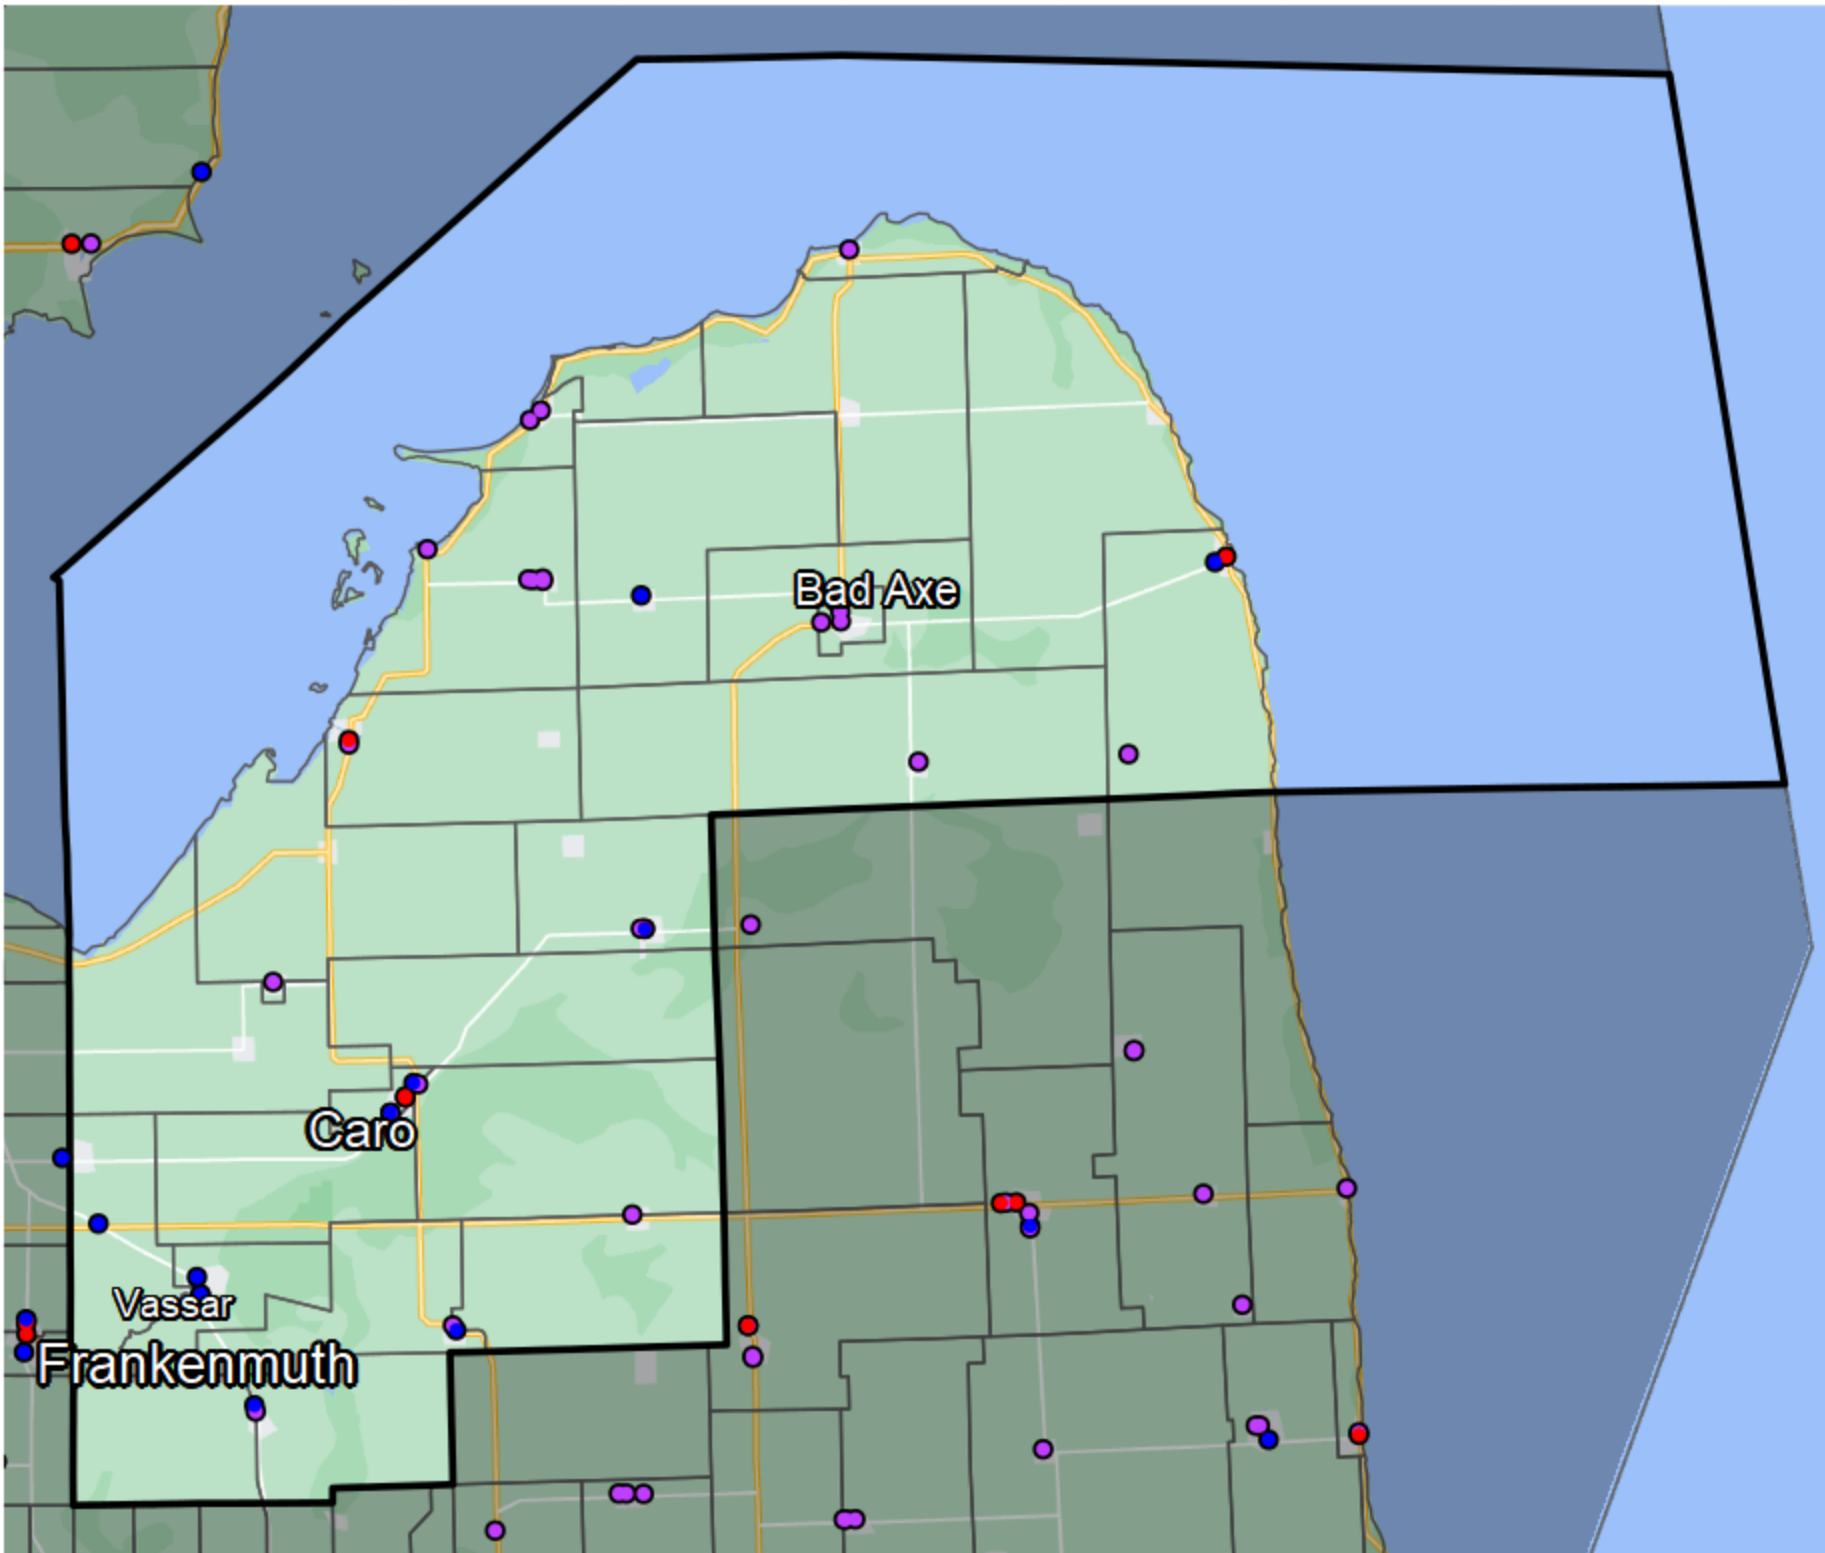

# Michigan - State House District 84

Sources: NCUA, FDIC, UW-Madison Population Lab, CDFI, US Census, Google Maps, CUNA