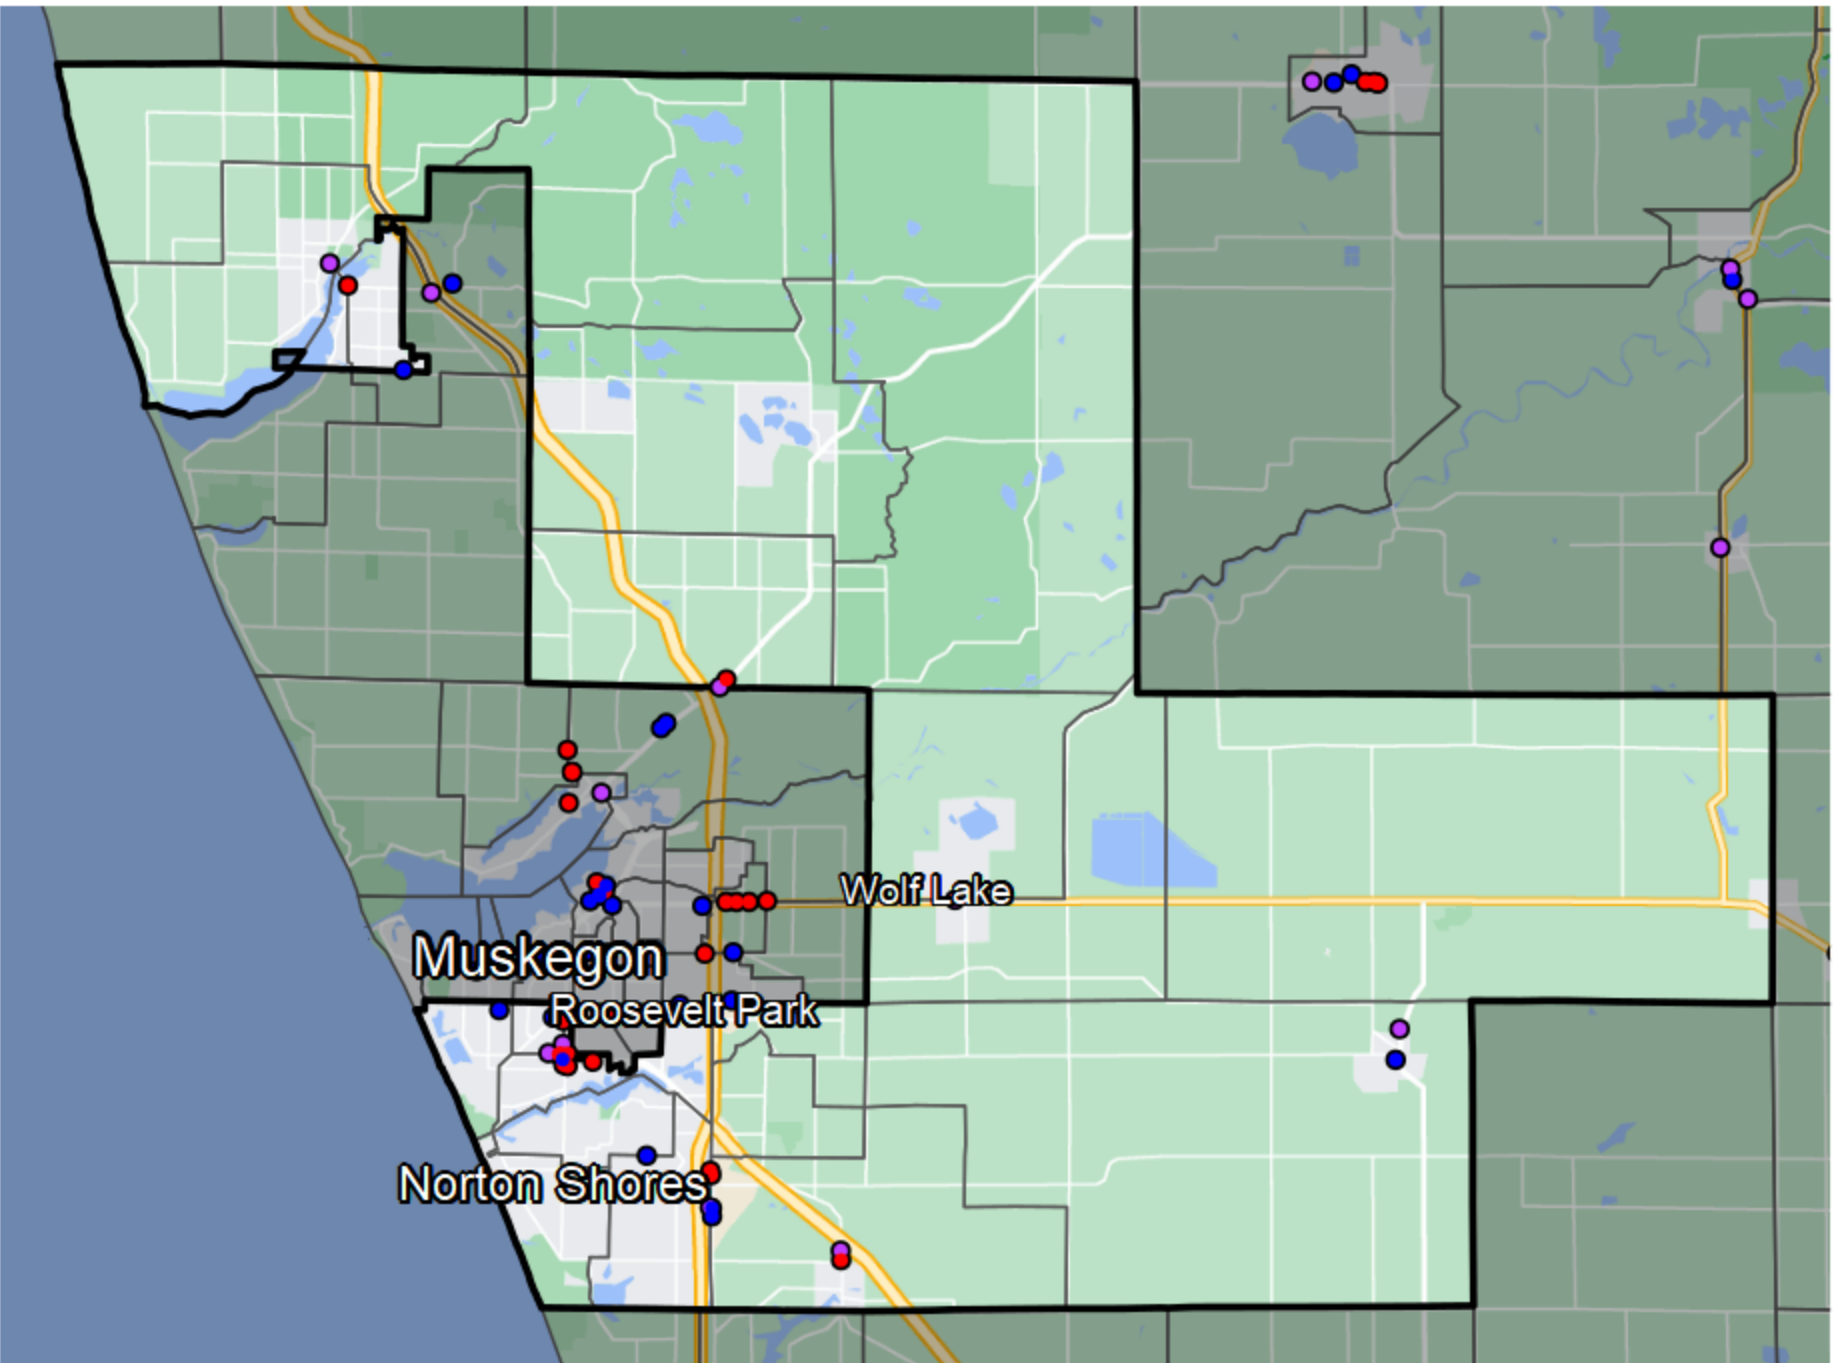

Michigan - State House District 91

- Banking Desert**
- No Branches within 10 Miles of Population Center
- Financial Institutions**
- Bank: 8
 - Bank, Out-of-State: 12
 - Credit Union: 9
 - Credit Union, Out-of-State: 0

Sources: NCUA, FDIC, UW-Madison Population Lab, CDFI, US Census, Google Maps, CUNA