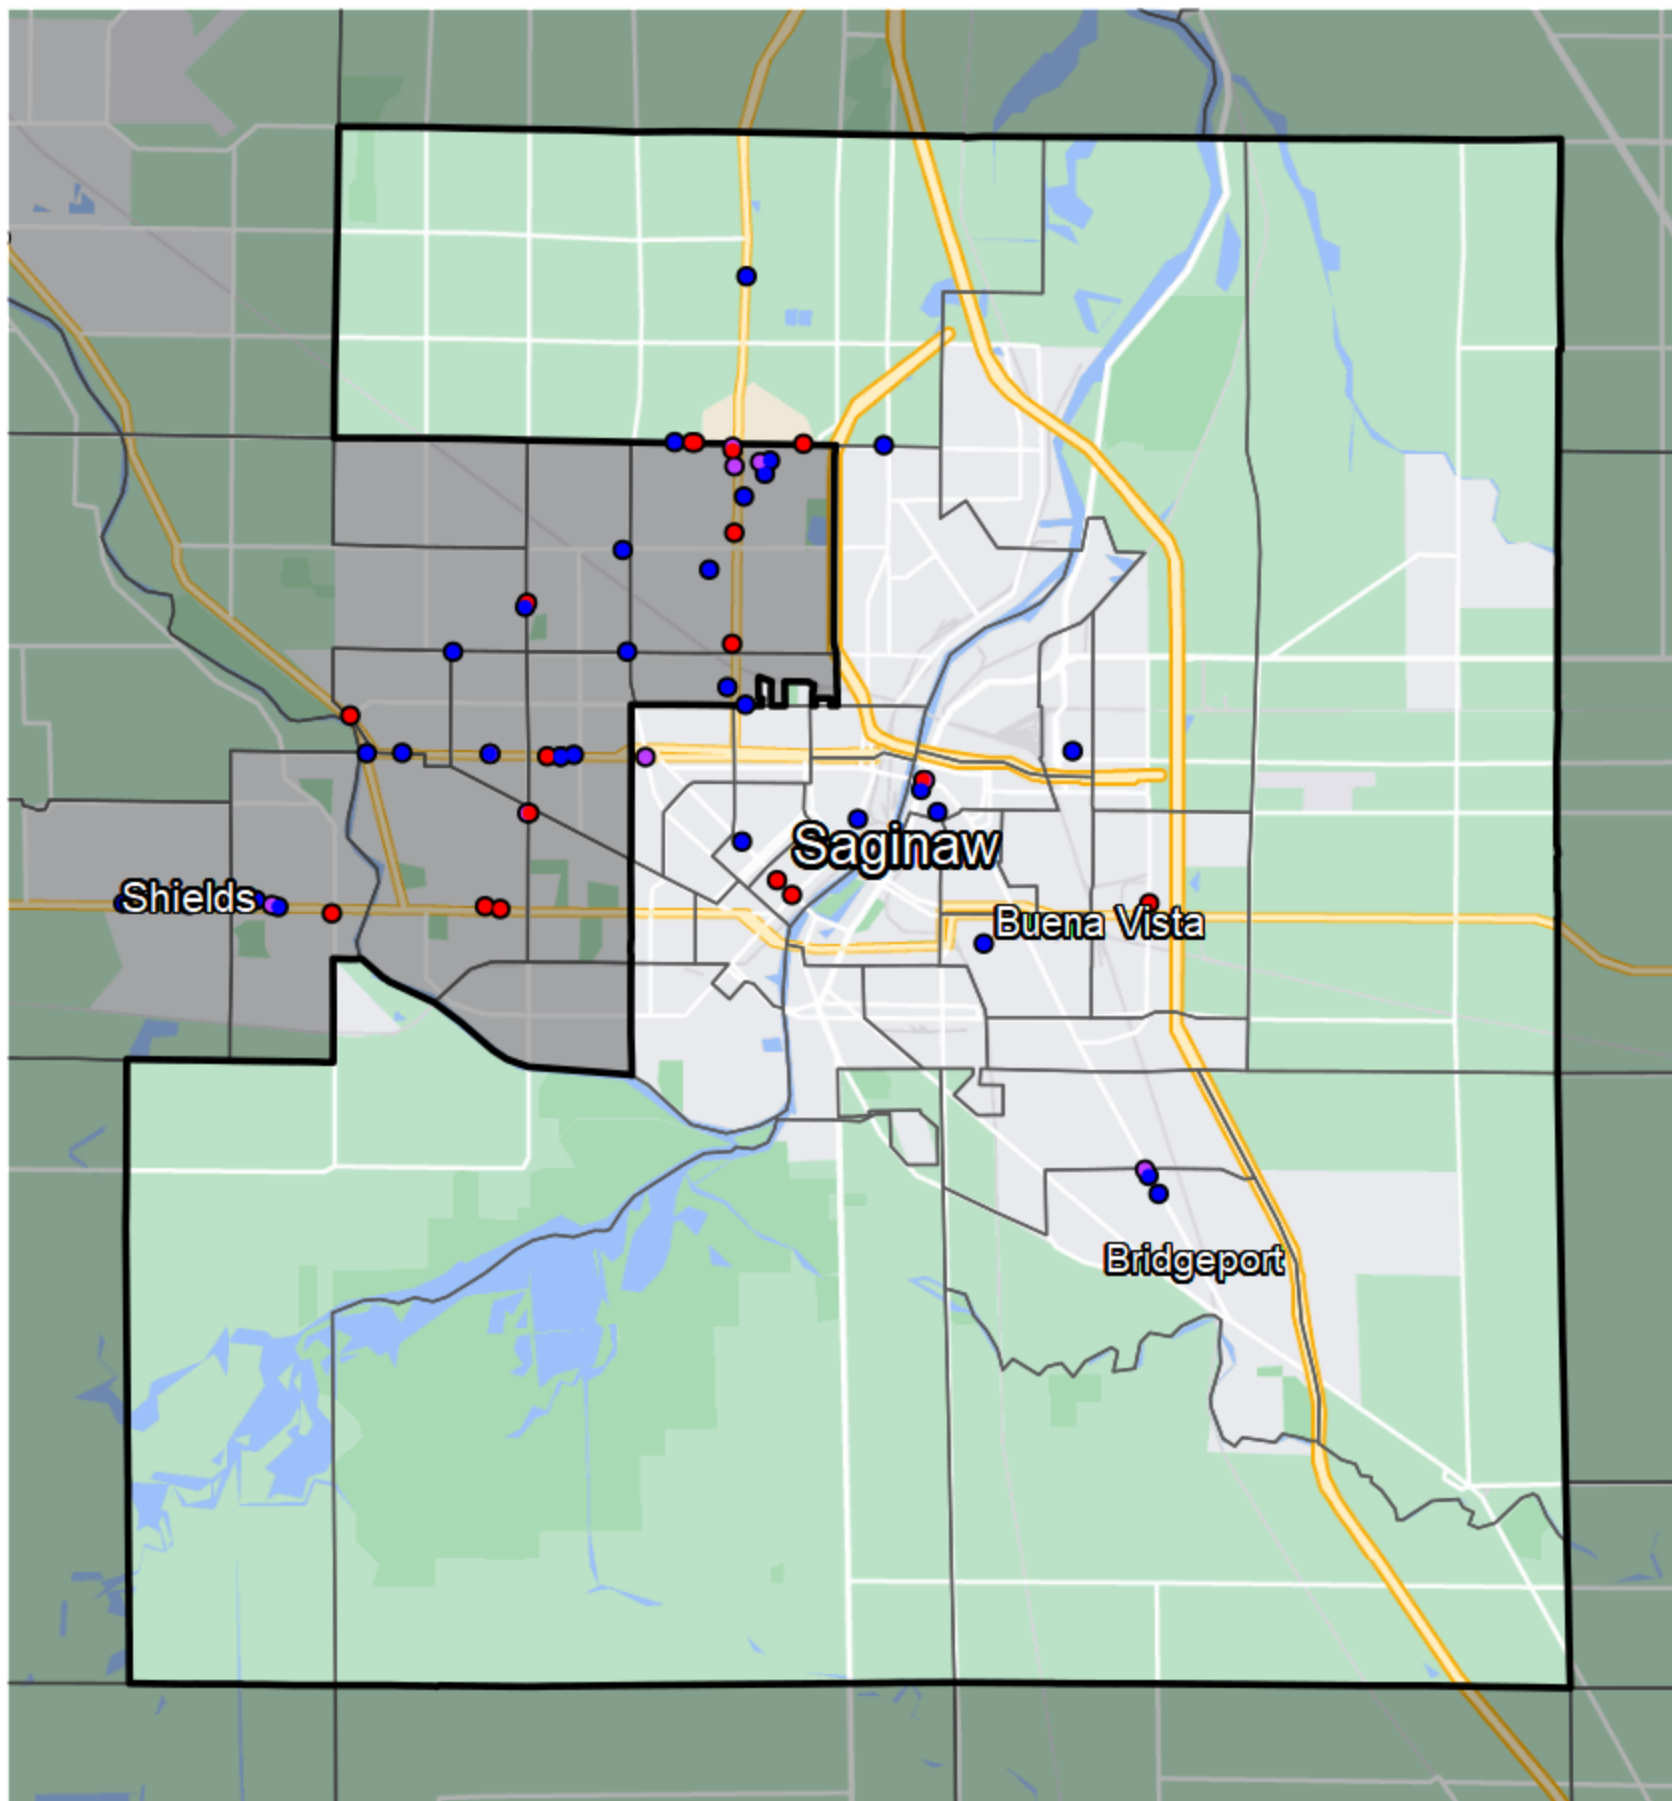

Michigan - State House District 95

Banking Desert

■ No Branches within 10 Miles of Population Center

Financial Institutions

- Bank: 3
- Bank, Out-of-State: 8
- Credit Union: 13
- Credit Union, Out-of-State: 0