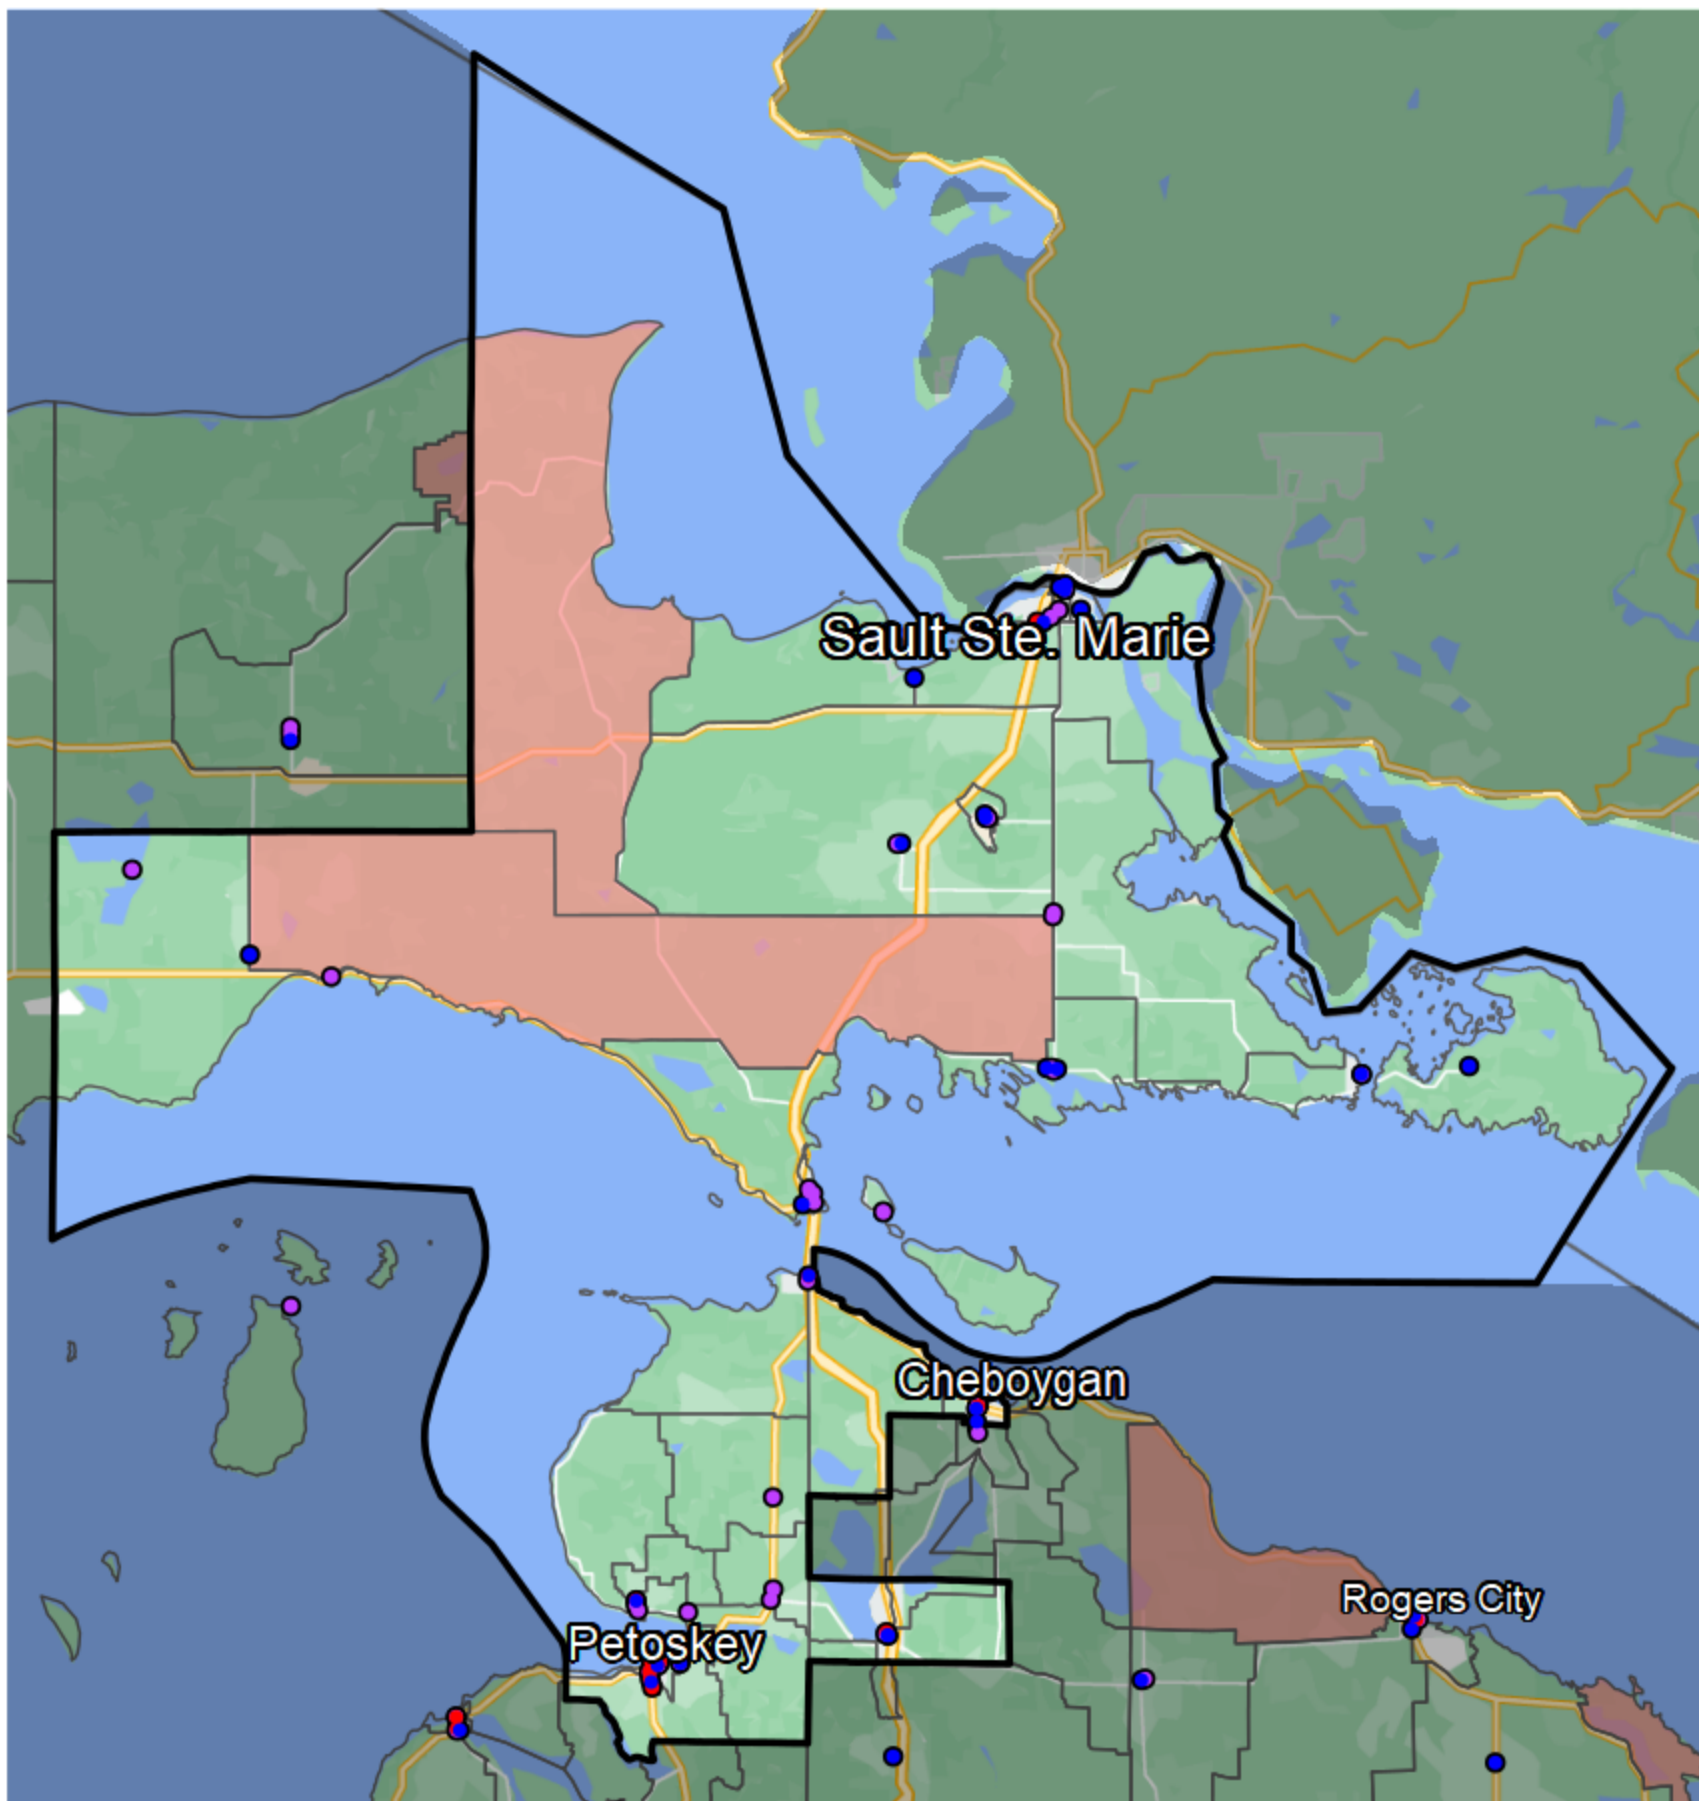

# Michigan - State House District 107

## Banking Desert

No Branches within 10 Miles of Population Center