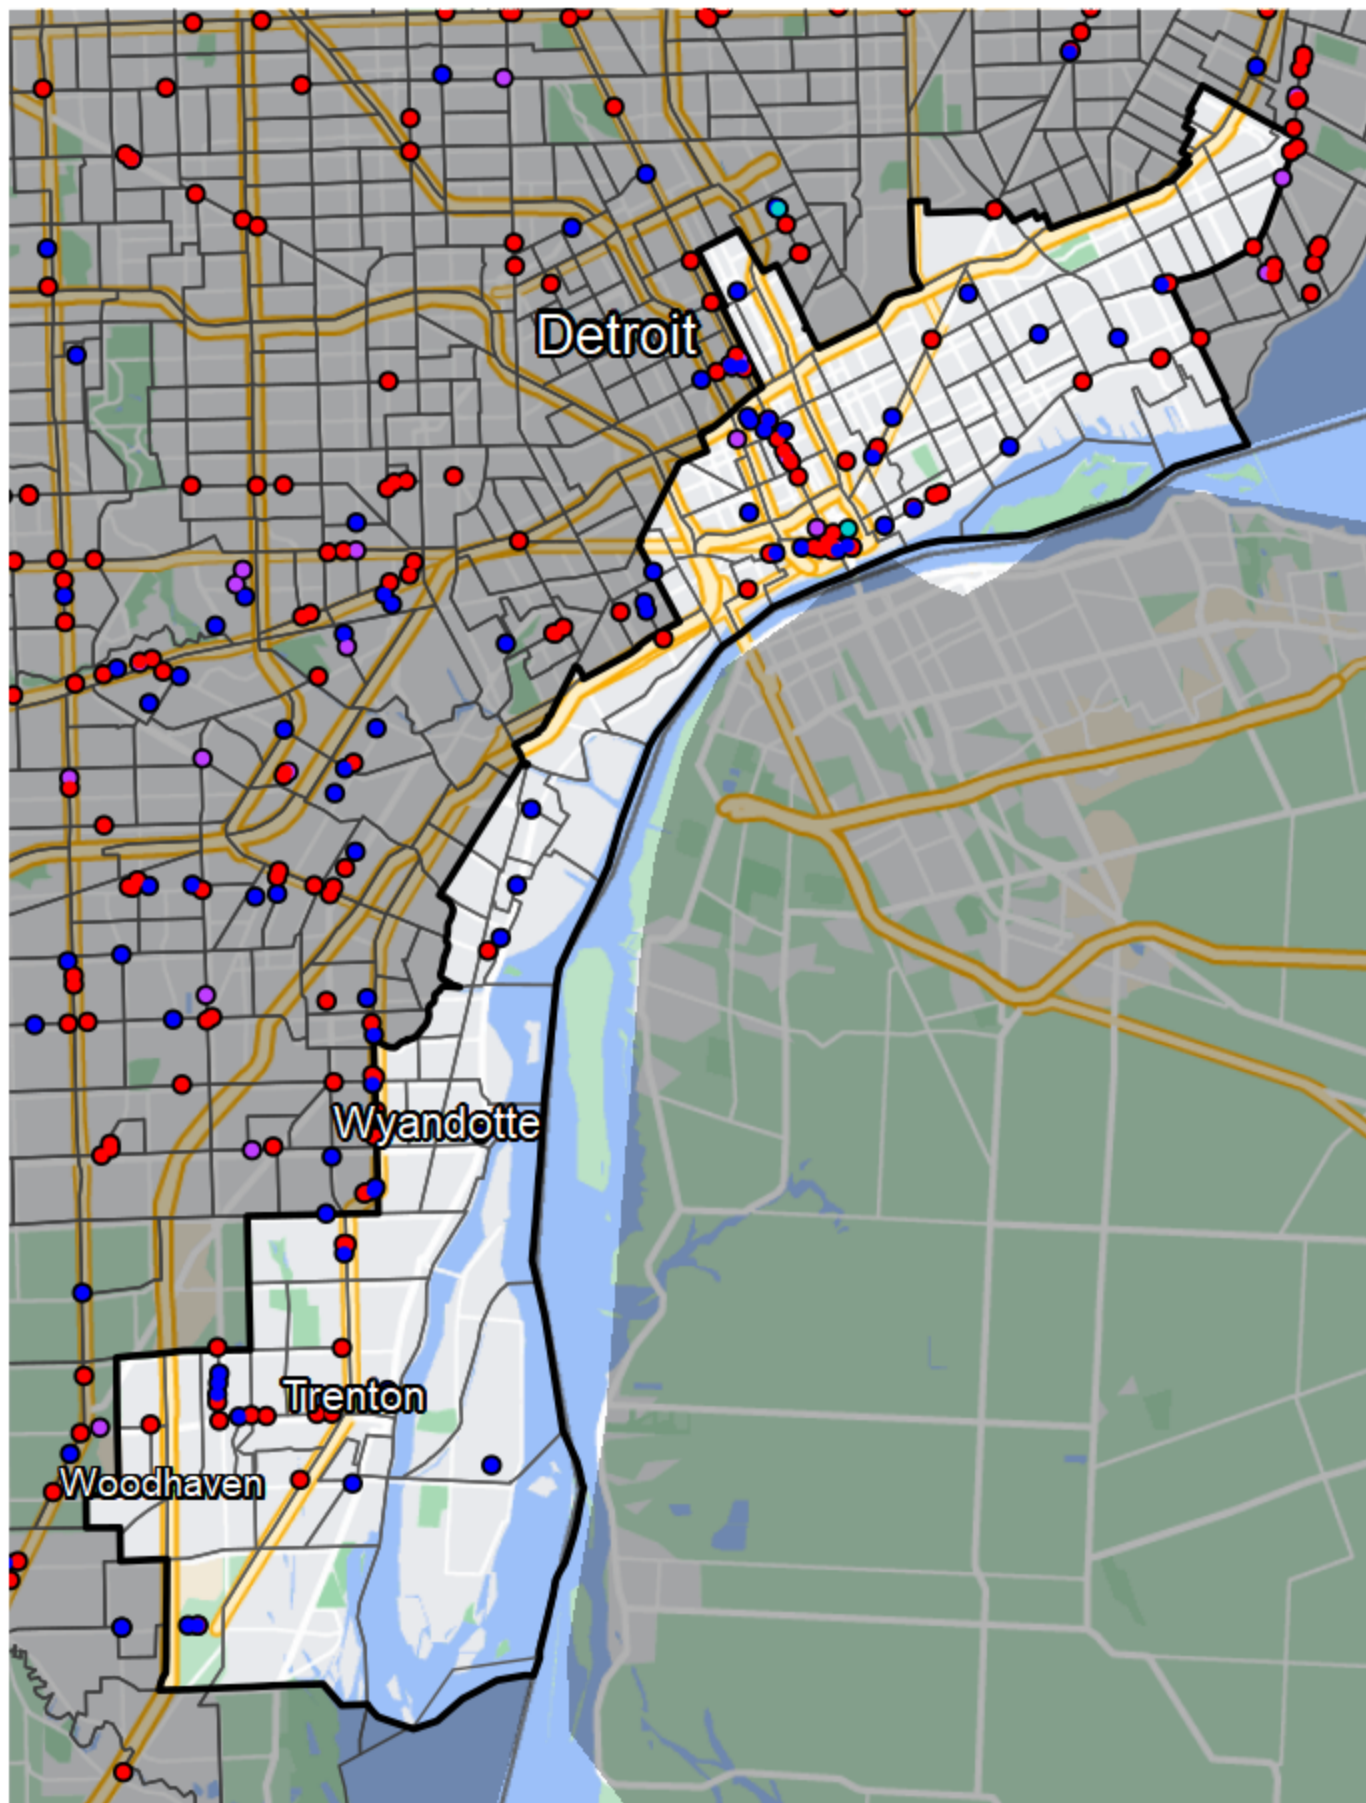

Michigan - State Senate District 1

Banking Desert

■ No Branches within 10 Miles of Population Center

Financial Institutions

- Bank: 5
- Bank, Out-of-State: 48
- Credit Union: 36
- Credit Union, Out-of-State: 1