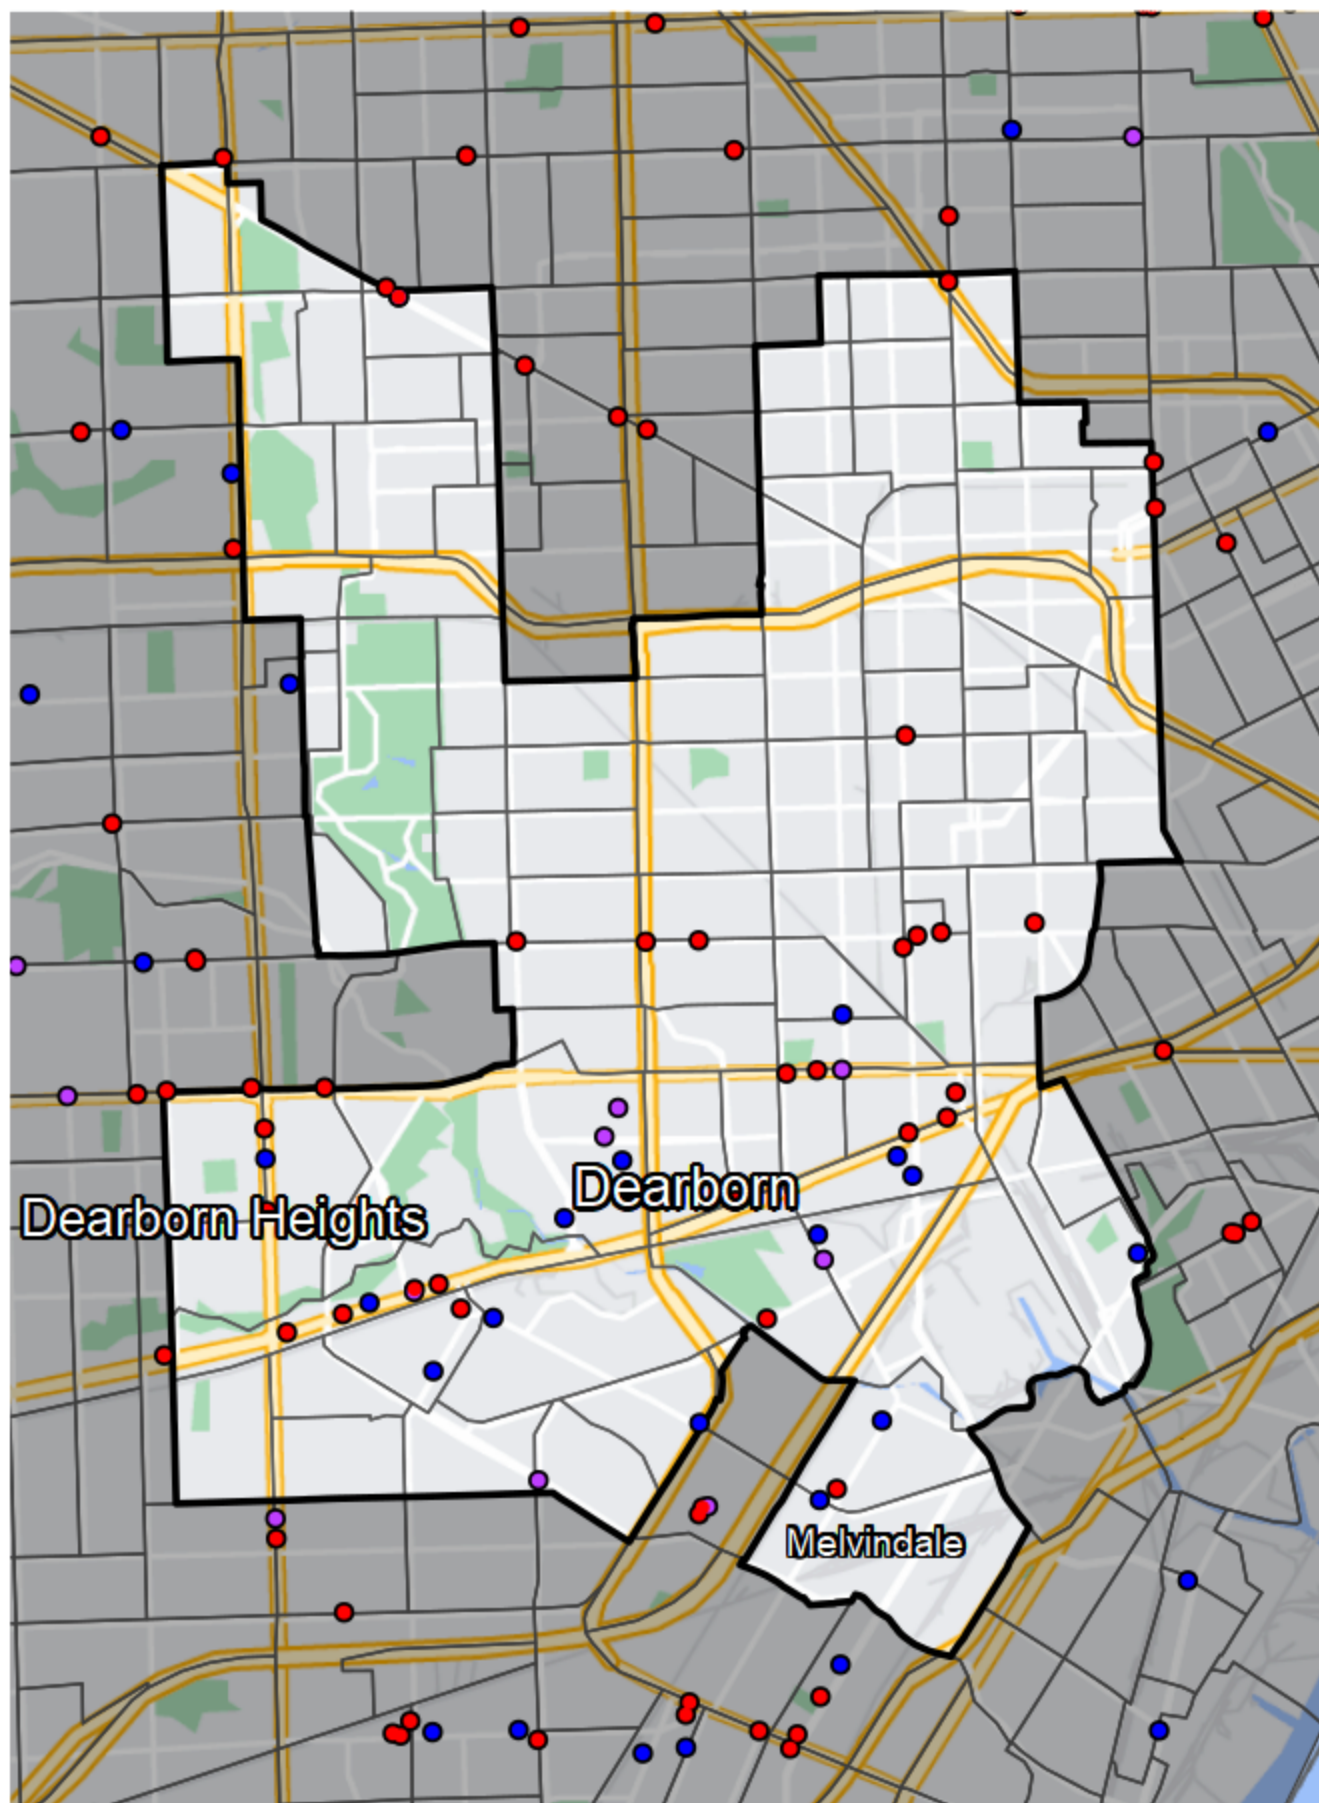

Michigan - State Senate District 3

Financial Institutions

- Bank: 7
- Bank, Out-of-State: 26
- Credit Union: 15
- Credit Union, Out-of-State: 0

Banking Desert

- No Branches within 10 Miles of Population Center