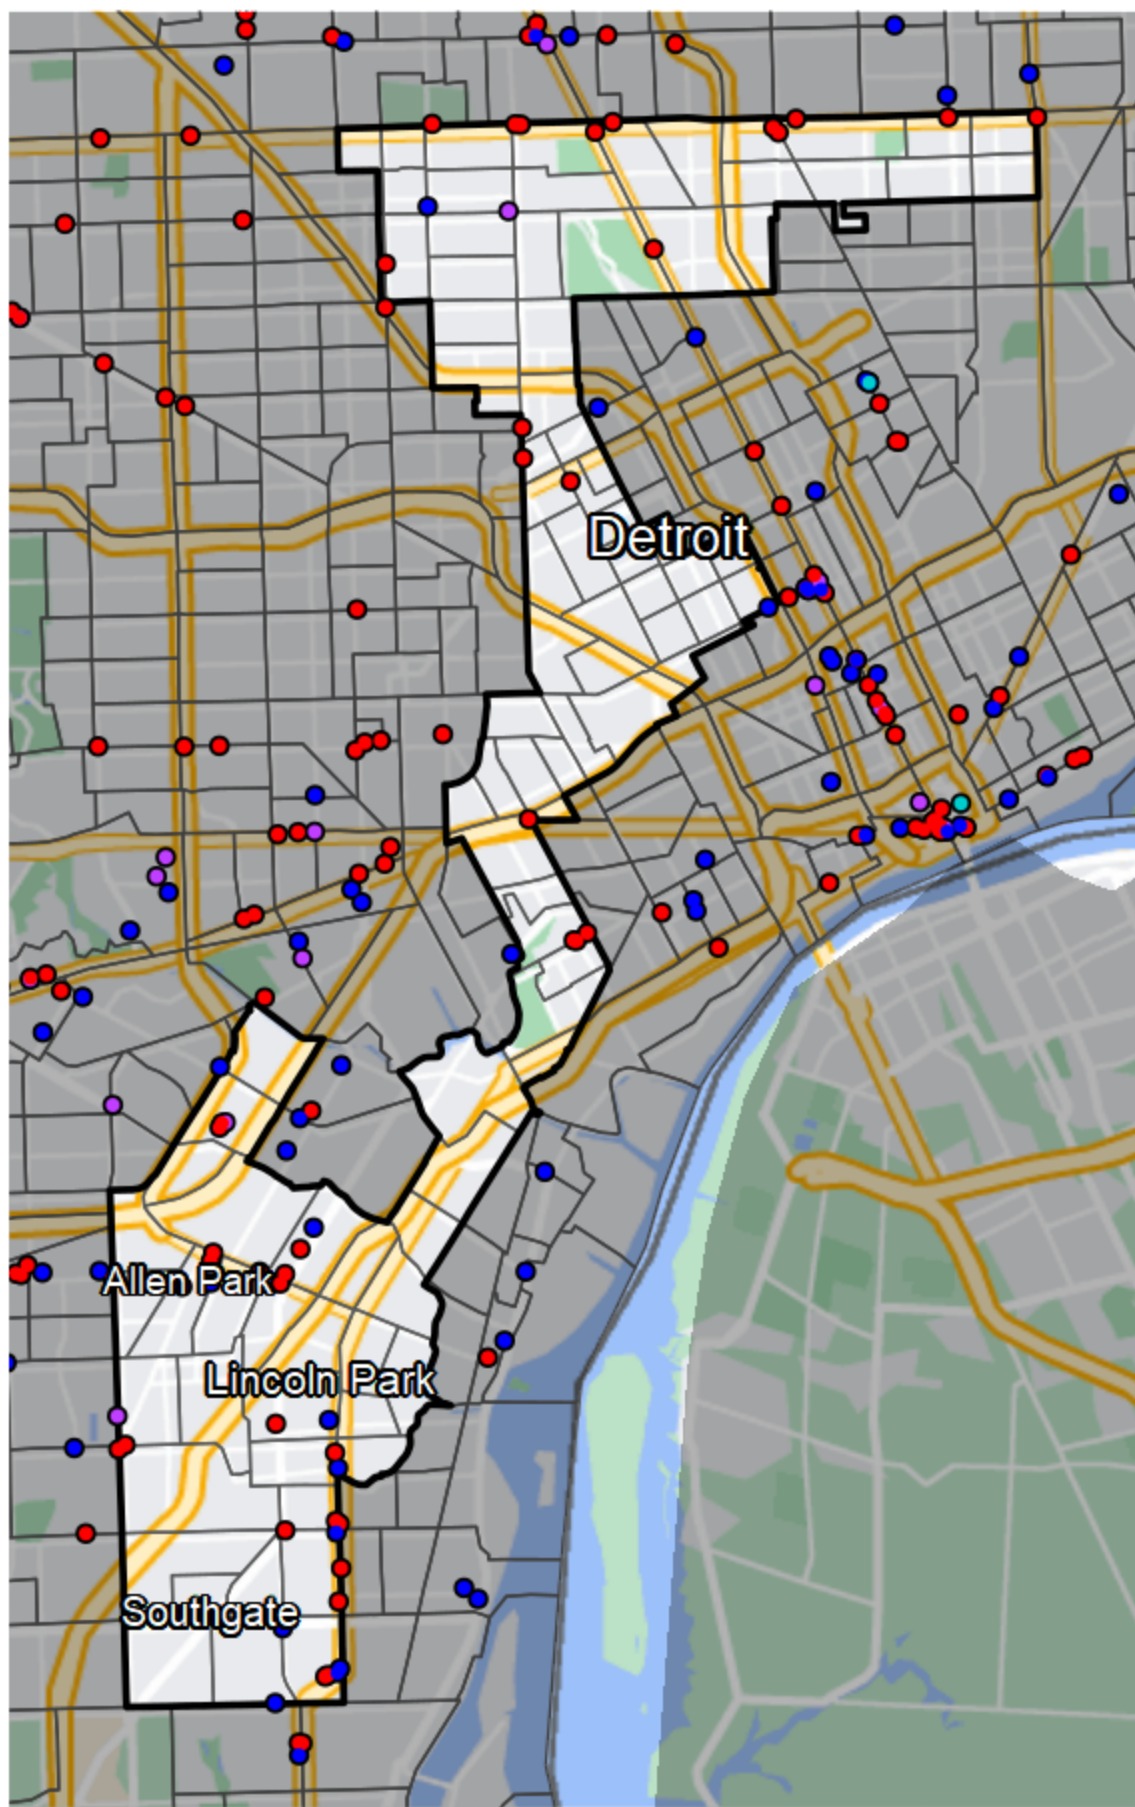

Michigan - State Senate District 4

Banking Desert

No Branches within 10 Miles of Population Center

Financial Institutions

- Bank: 3
- Bank, Out-of-State: 34
- Credit Union: 12
- Credit Union, Out-of-State: 0