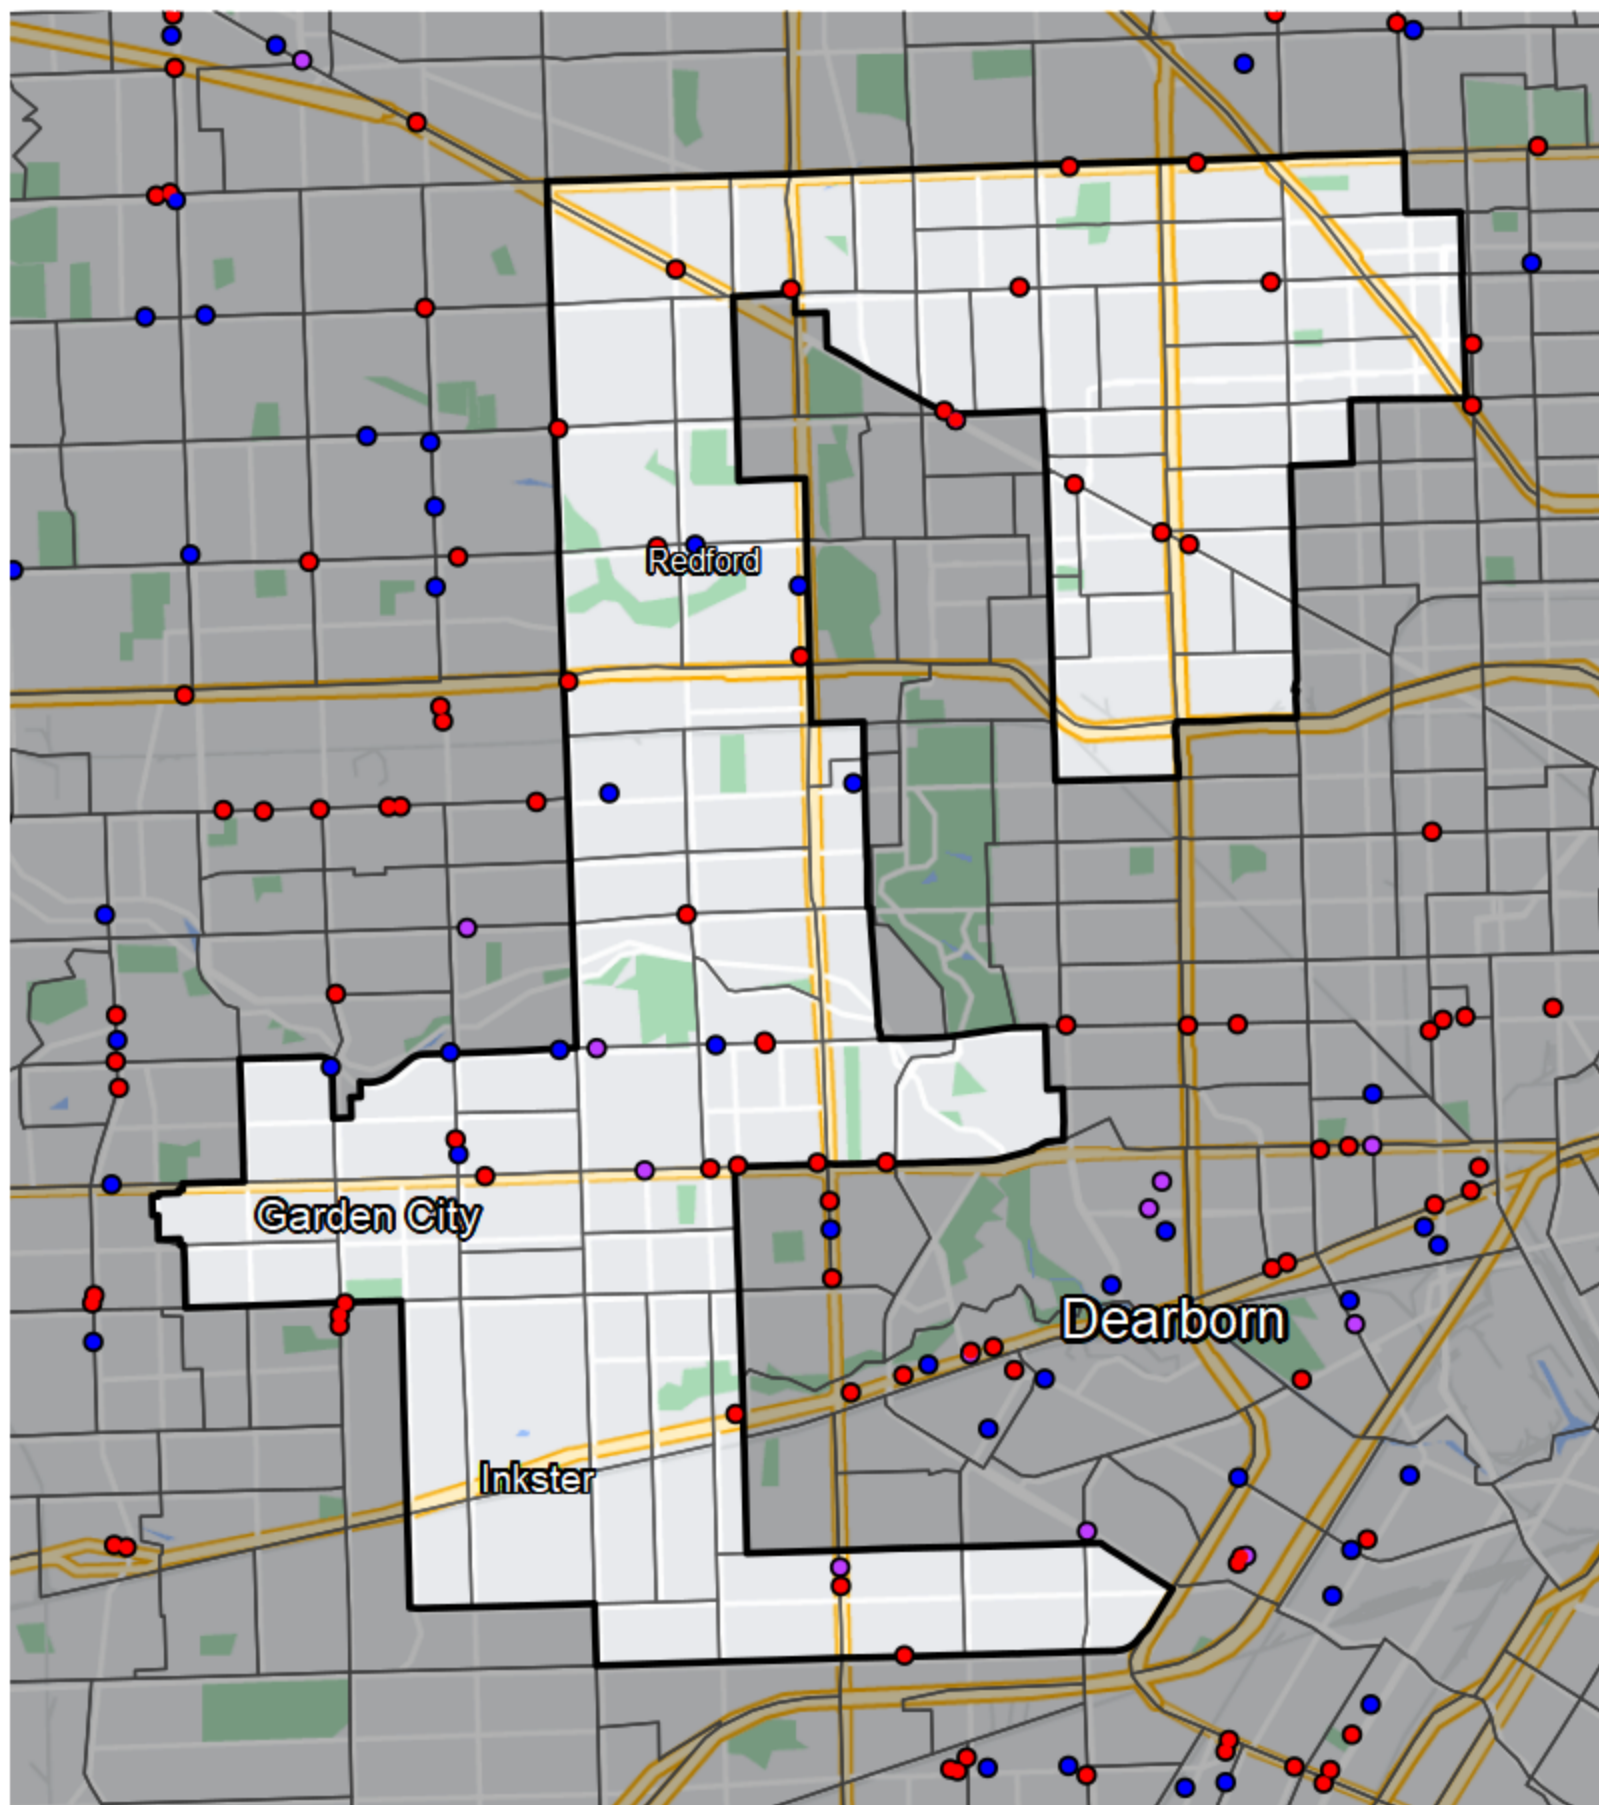

Michigan - State Senate District 5

Banking Desert

 No Branches within 10 Miles of Population Center

Financial Institutions

-  Bank: 3
-  Bank, Out-of-State: 26
-  Credit Union: 8
-  Credit Union, Out-of-State: 0