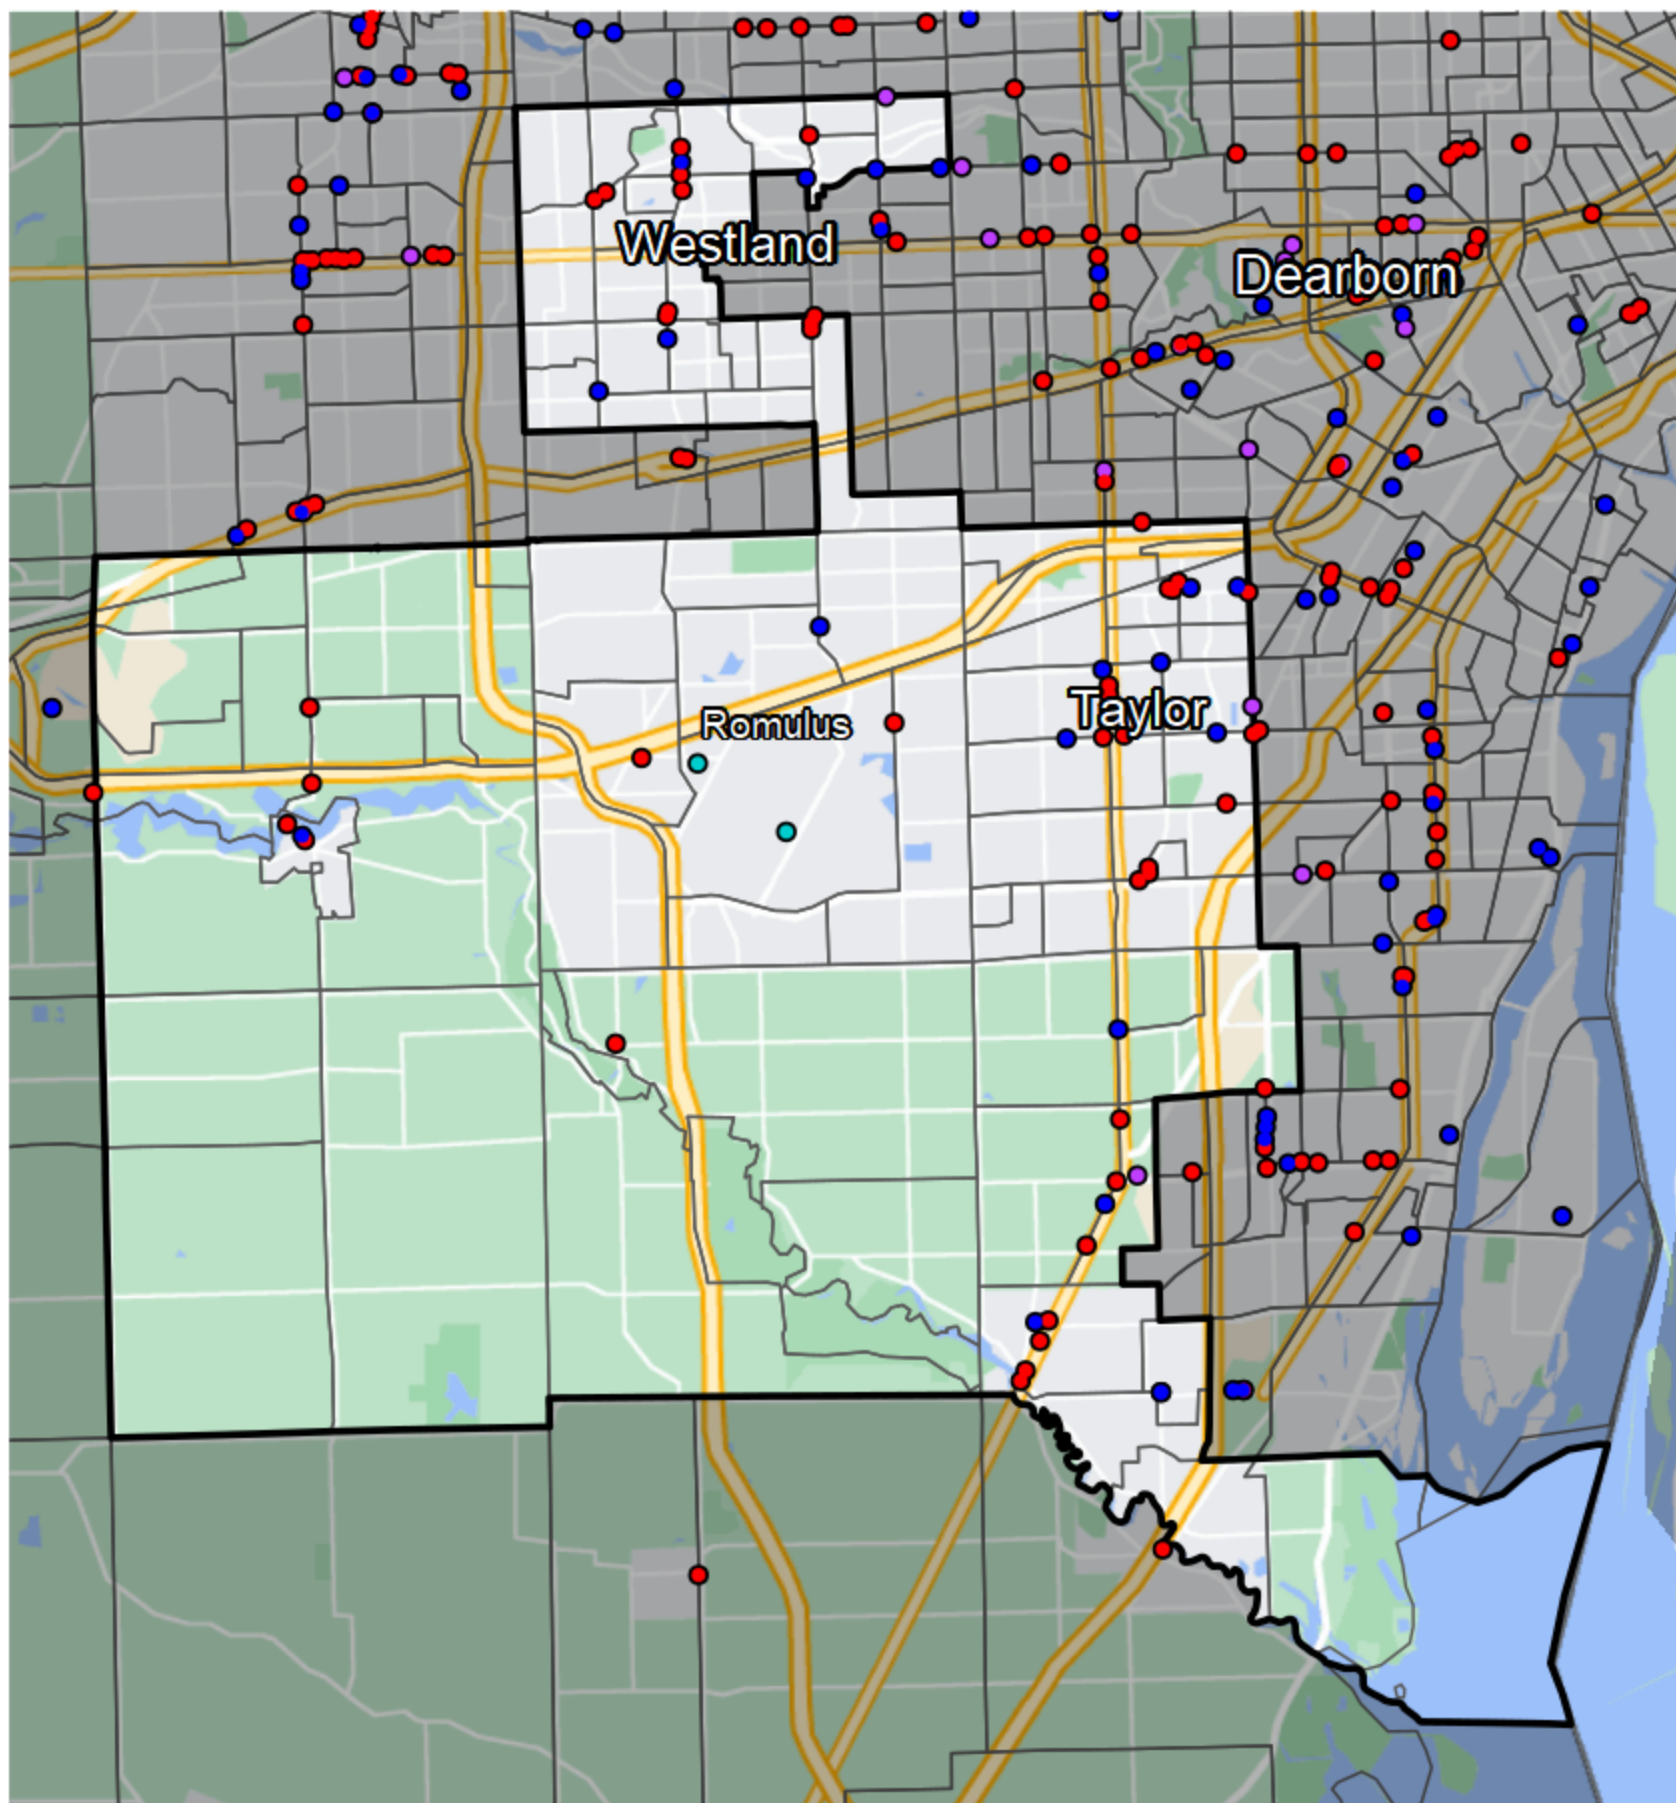

Michigan - State Senate District 6

- Financial Institutions**
- Bank: 3
 - Bank, Out-of-State: 39
 - Credit Union: 18
 - Credit Union, Out-of-State: 2
- Banking Desert**
- No Branches within 10 Miles of Population Center

Sources: NCUA, FDIC, UW-Madison Population Lab, CDFI, US Census, Google Maps, CUNA