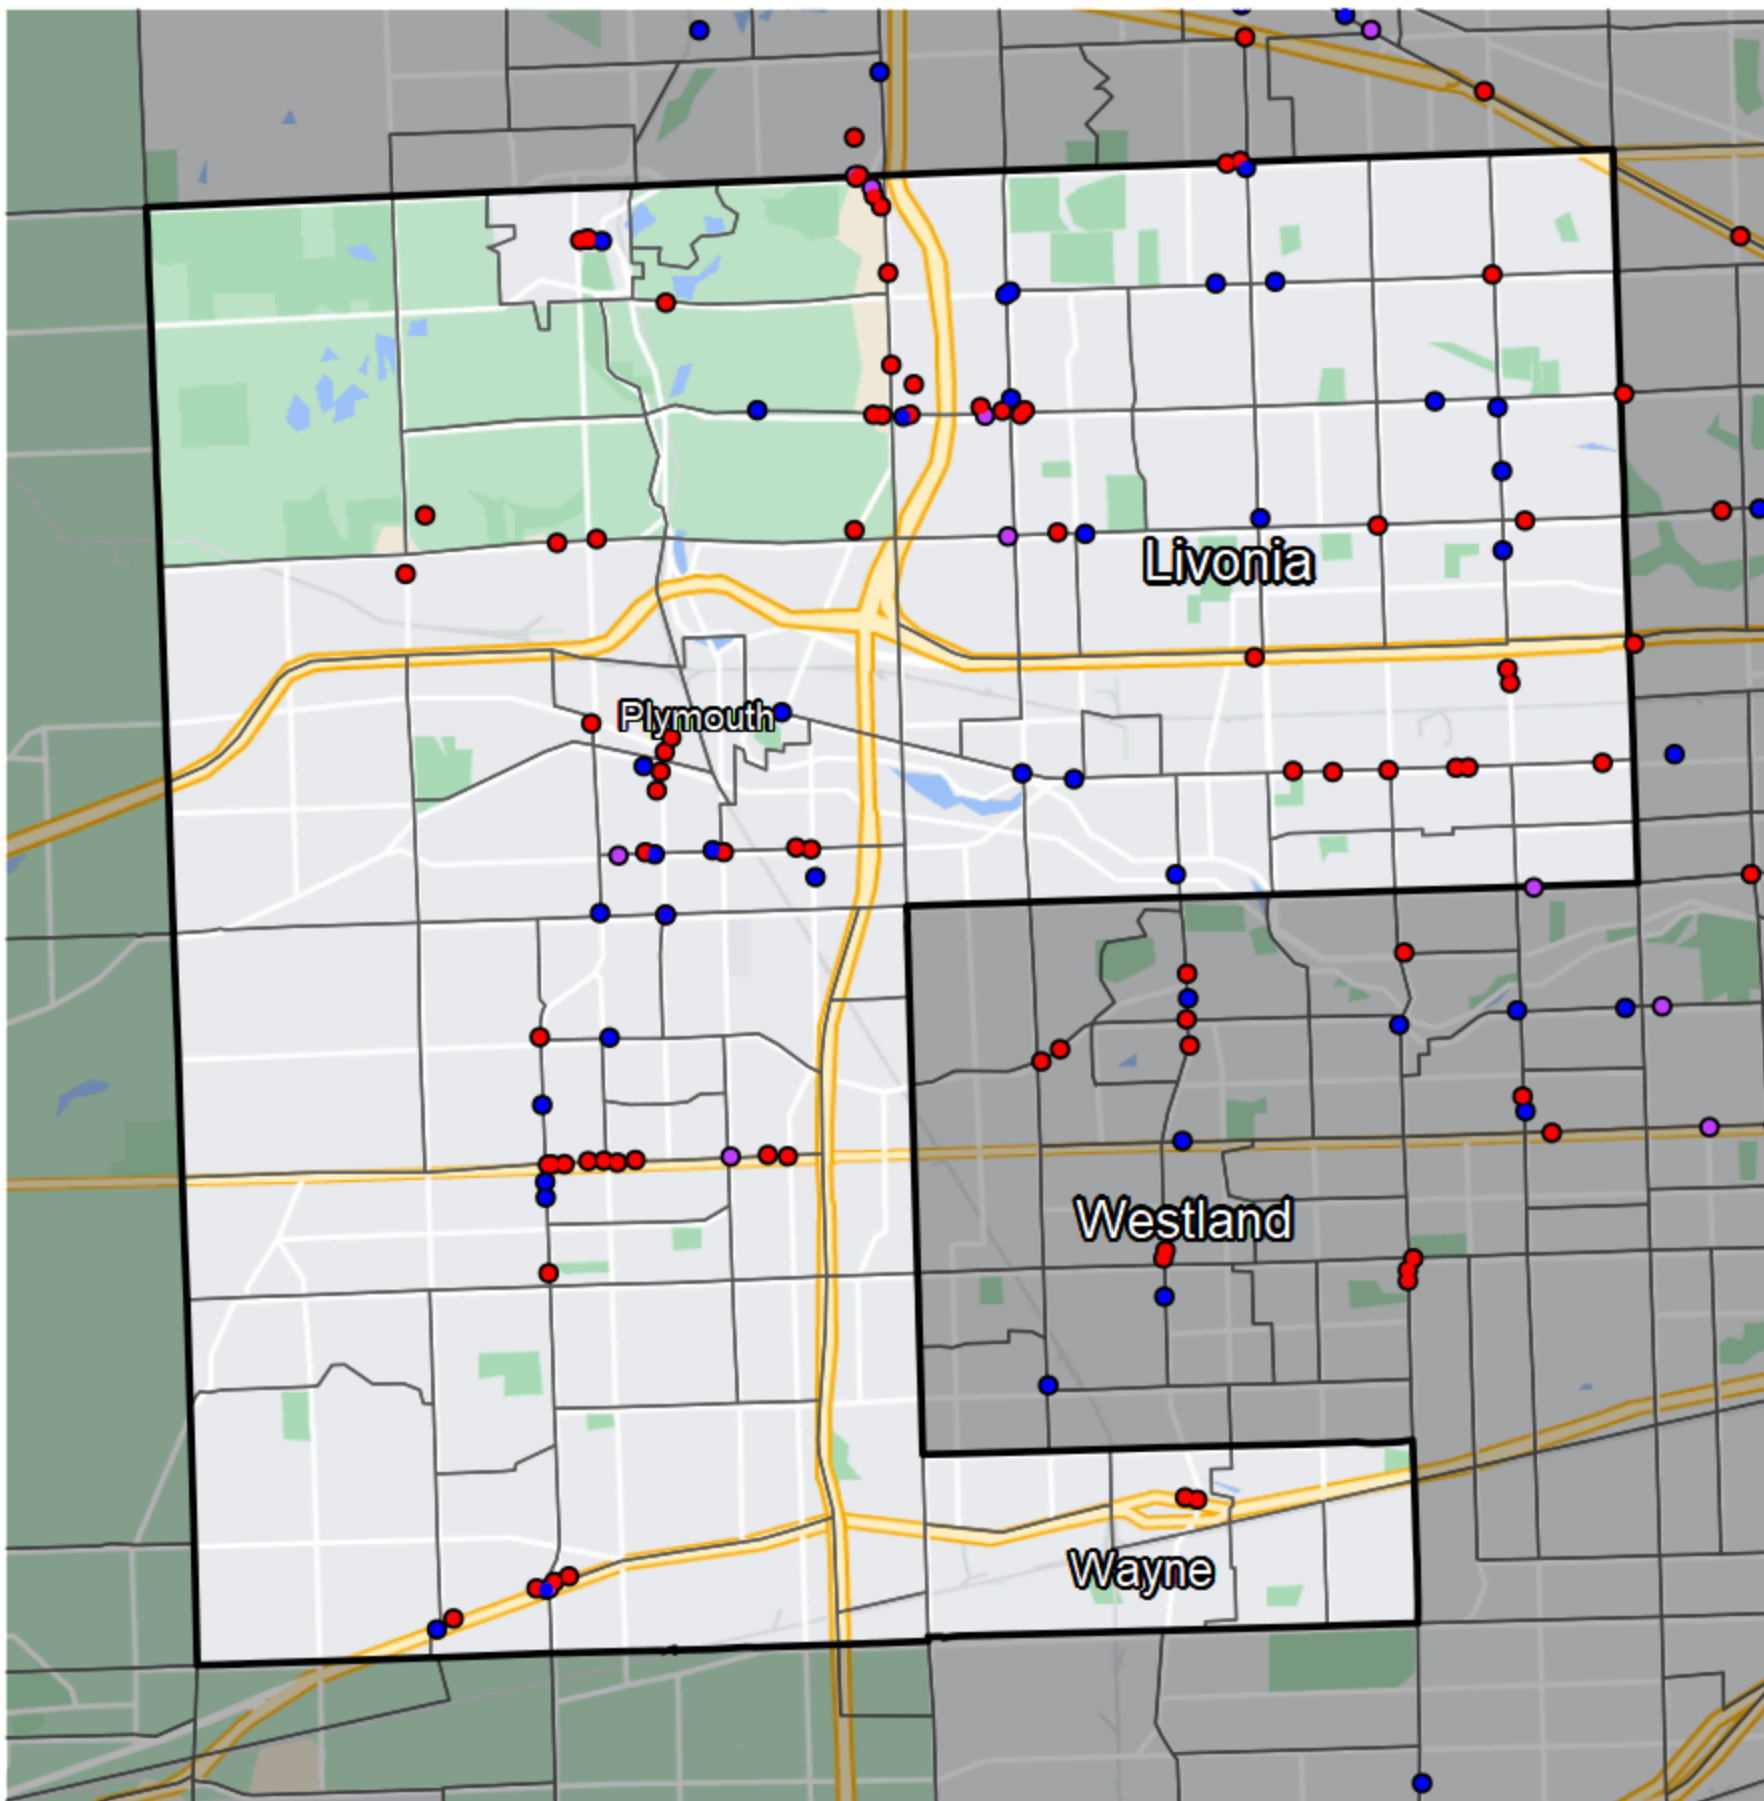

Michigan - State Senate District 7

Banking Desert

No Branches within 10 Miles of Population Center

Financial Institutions

- Bank: 6
- Bank, Out-of-State: 63
- Credit Union: 31
- Credit Union, Out-of-State: 0