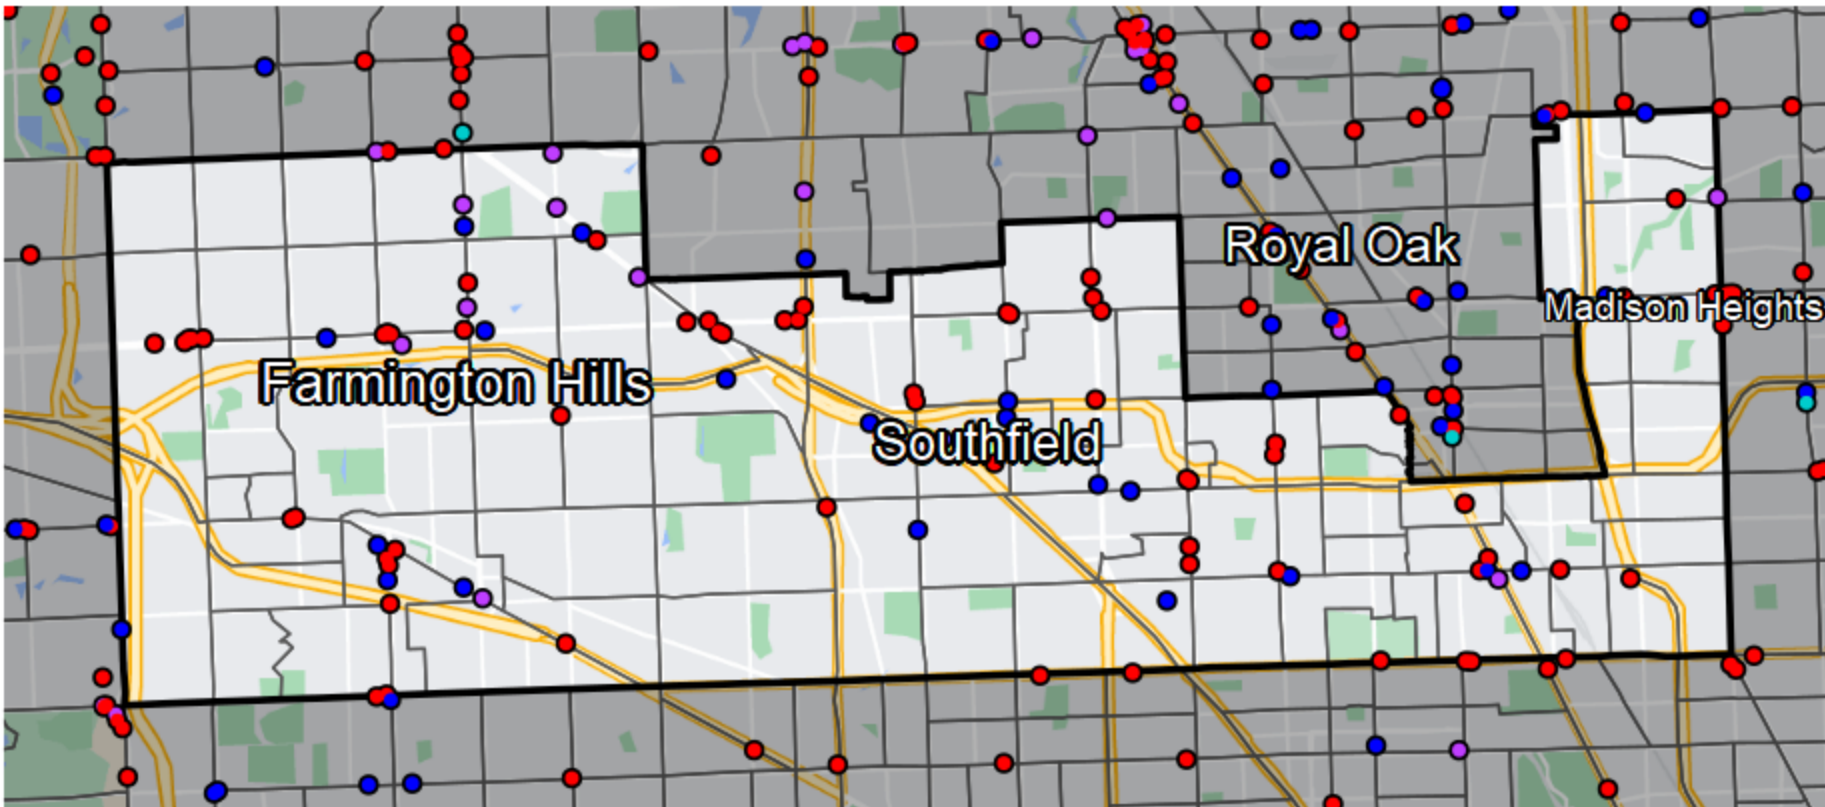

## Michigan - State Senate District 11

Banking Desert  
No Branches within 10 Miles  
of Population Center

Financial Institutions  
Bank: 10  
Bank, Out-of-State: 55  
Credit Union: 21  
Credit Union, Out-of-State: 0

Sources: NCUA, FDIC, UW-Madison Population Lab, CDFI, US Census, Google Maps, CUNA