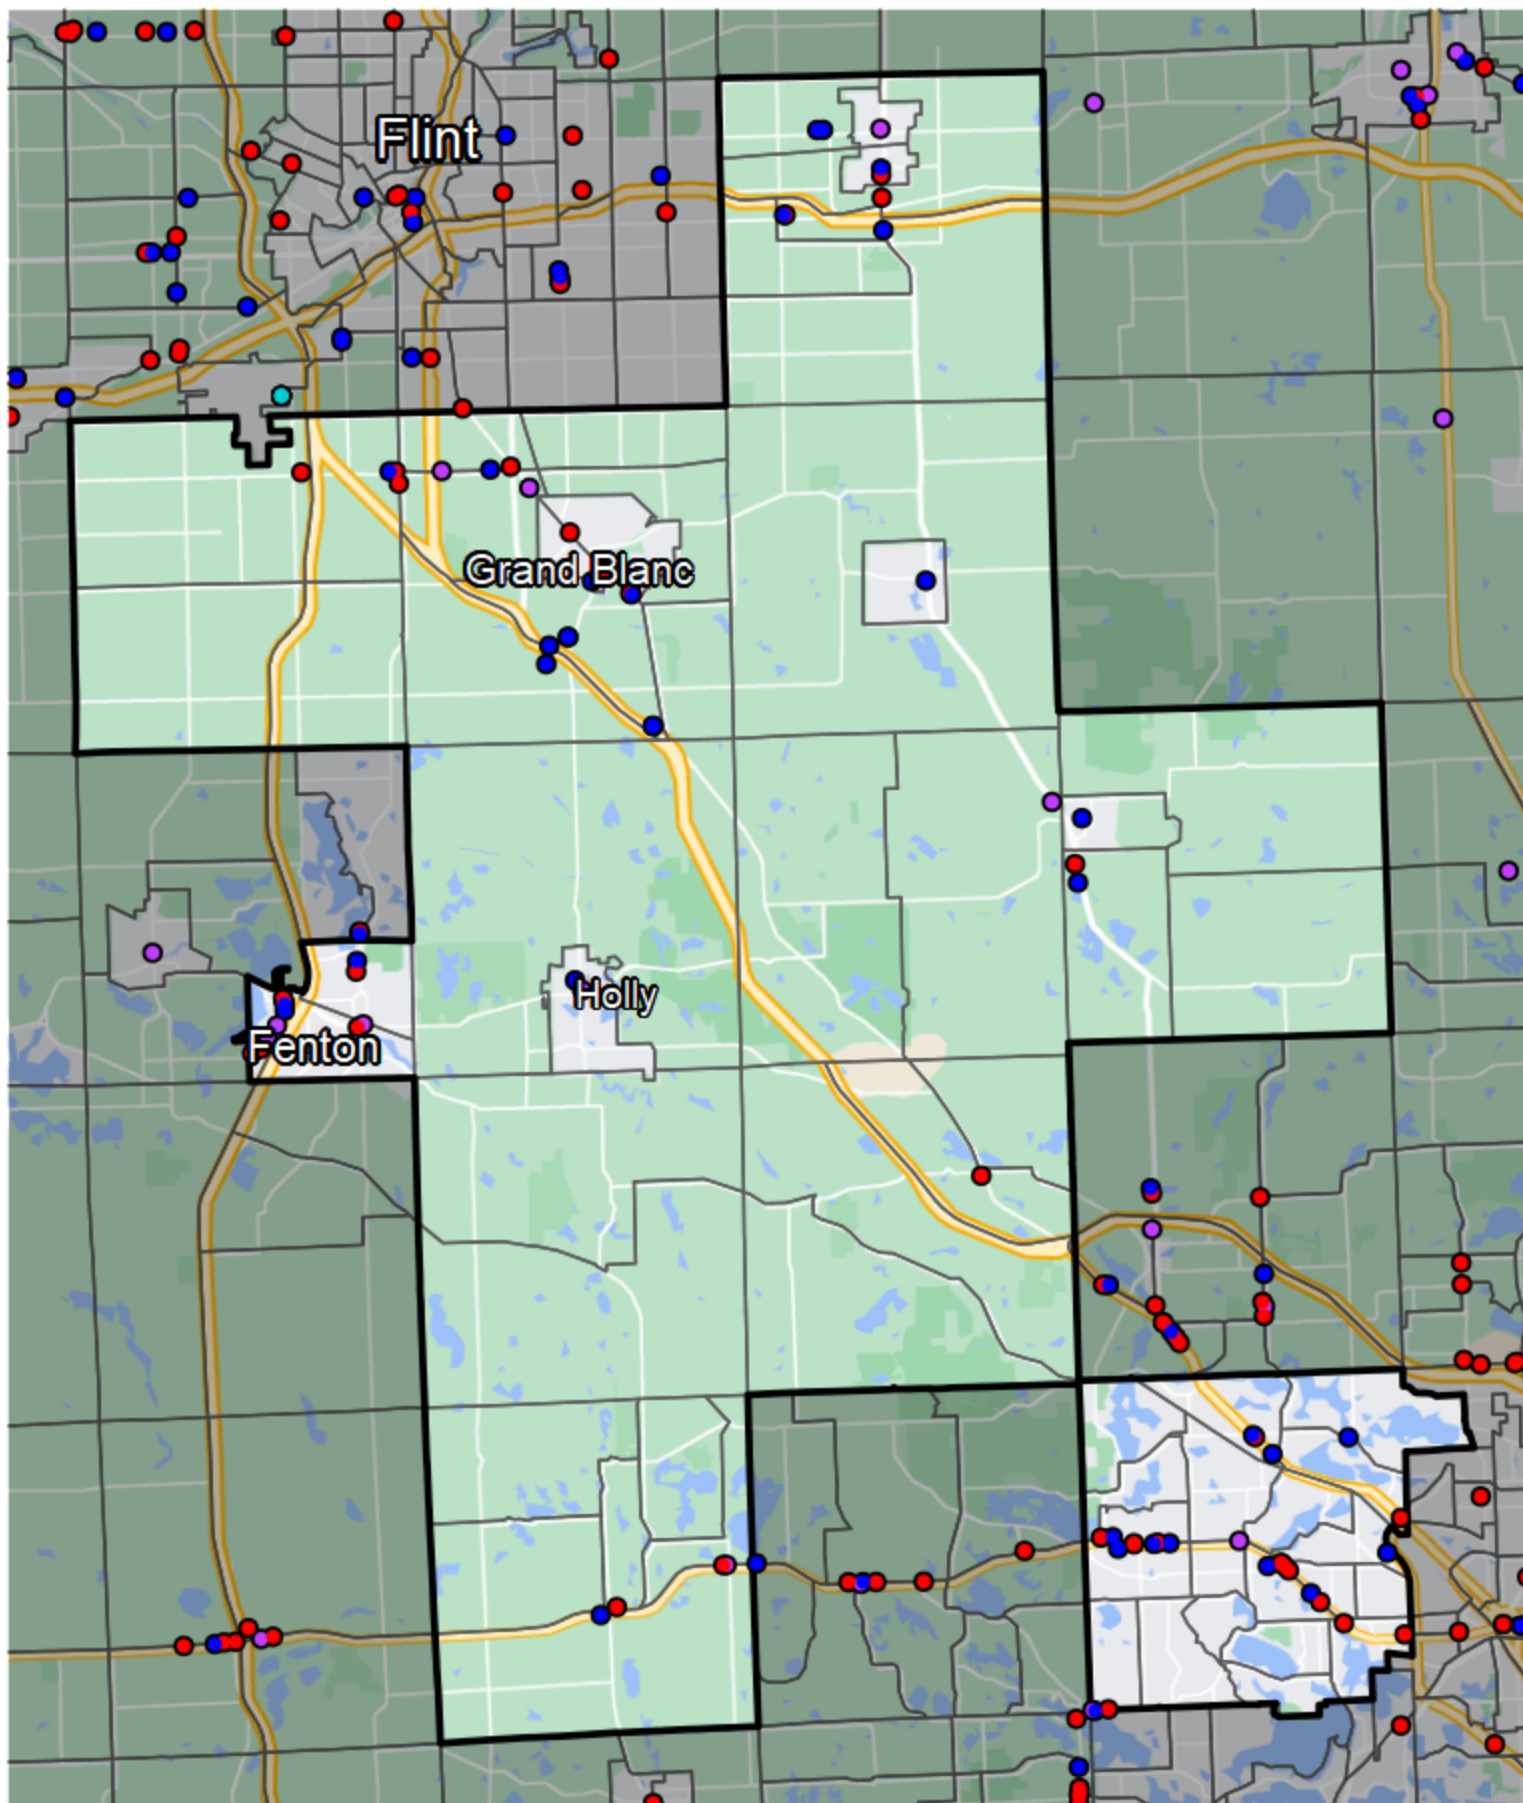

Michigan - State Senate District 14

Banking Desert

■ No Branches within 10 Miles of Population Center

Financial Institutions

- Bank: 13
- Bank, Out-of-State: 33
- Credit Union: 33
- Credit Union, Out-of-State: 0