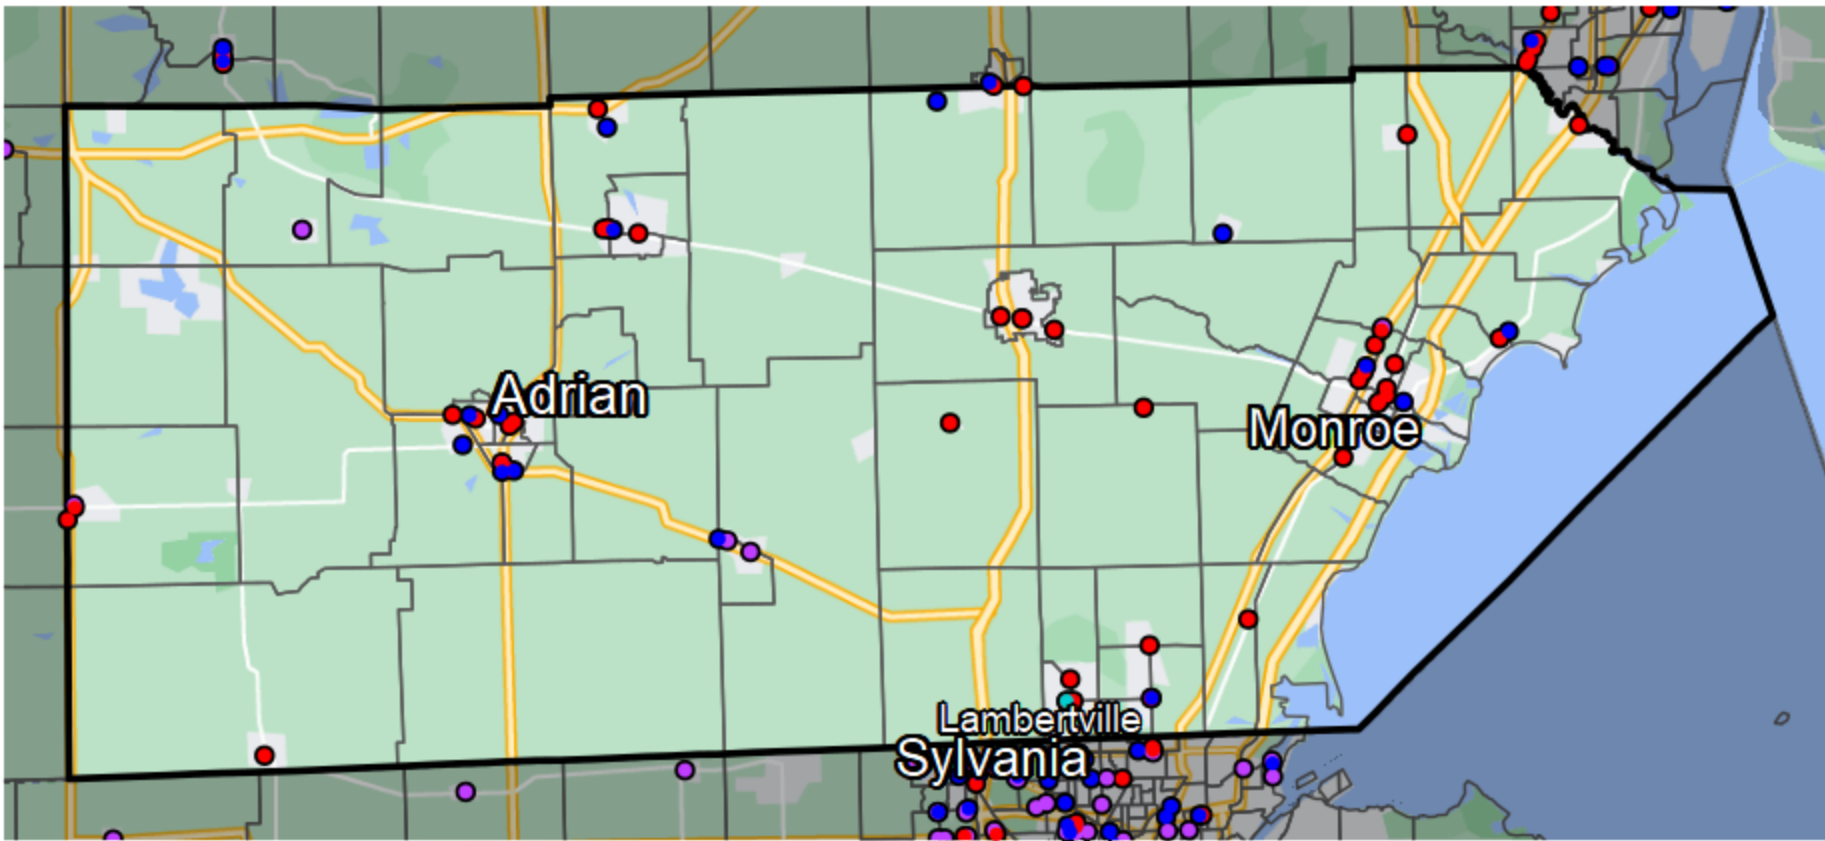

Michigan - State Senate District 17

Banking Desert
No Branches within 10 Miles of Population Center

Financial Institutions

- Bank: 6
- Bank, Out-of-State: 41
- Credit Union: 15
- Credit Union, Out-of-State: 2

Sources: NCUA, FDIC, UW-Madison Population Lab, CDFI, US Census, Google Maps, CUNA