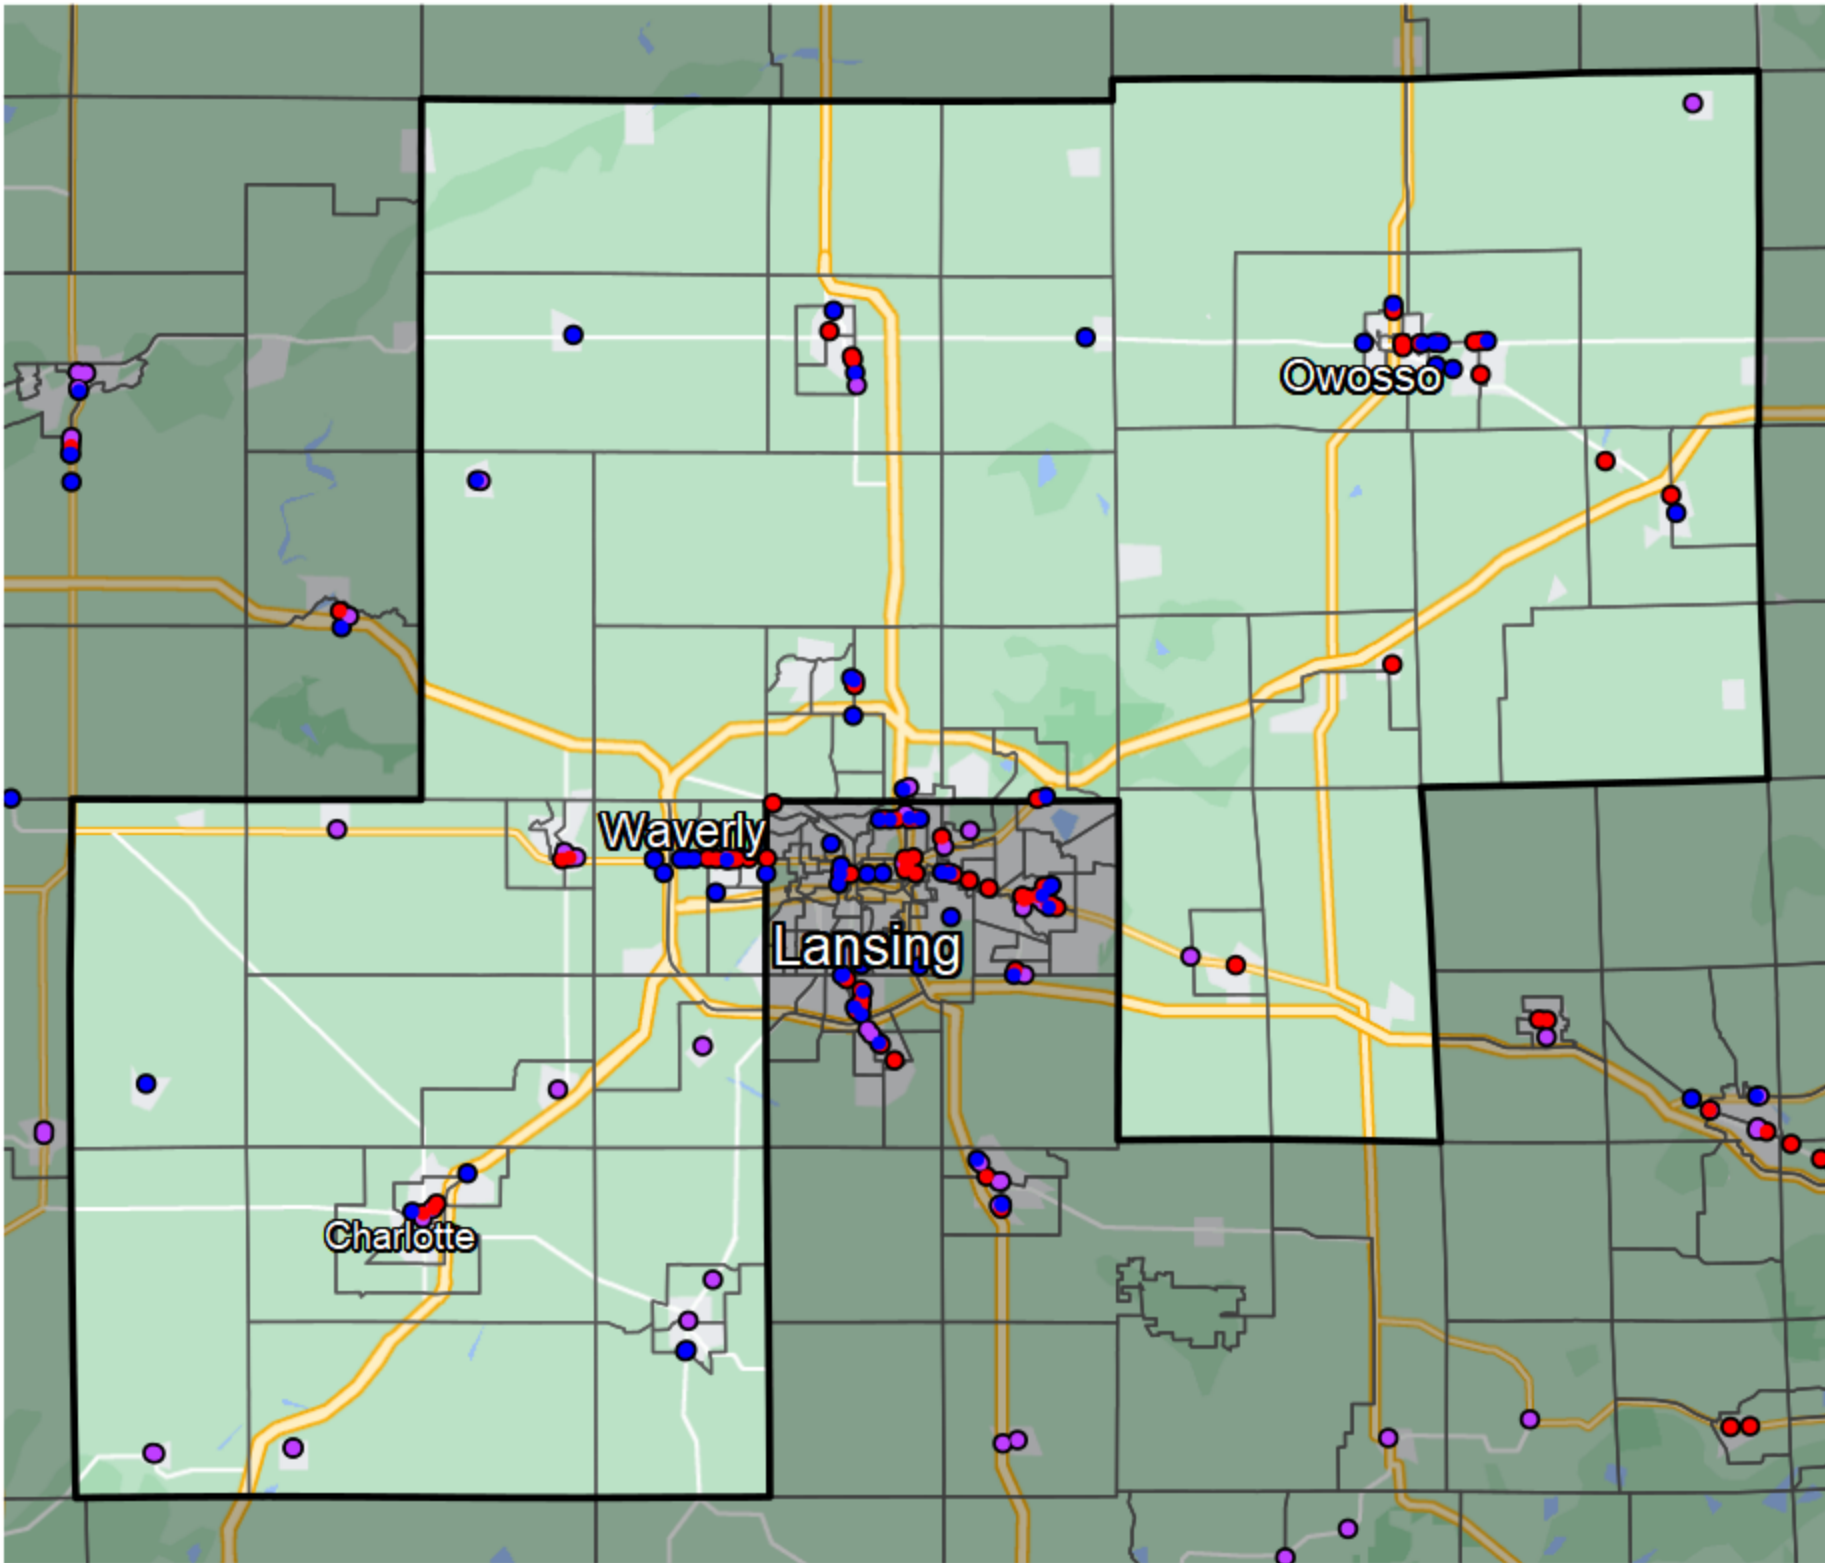

Michigan - State Senate District 24

- Banking Desert**
- No Branches within 10 Miles of Population Center
- Financial Institutions**
- Bank: 20
 - Bank, Out-of-State: 33
 - Credit Union: 33
 - Credit Union, Out-of-State: 0

Sources: NCUA, FDIC, UW-Madison Population Lab, CDFI, US Census, Google Maps, CUNA