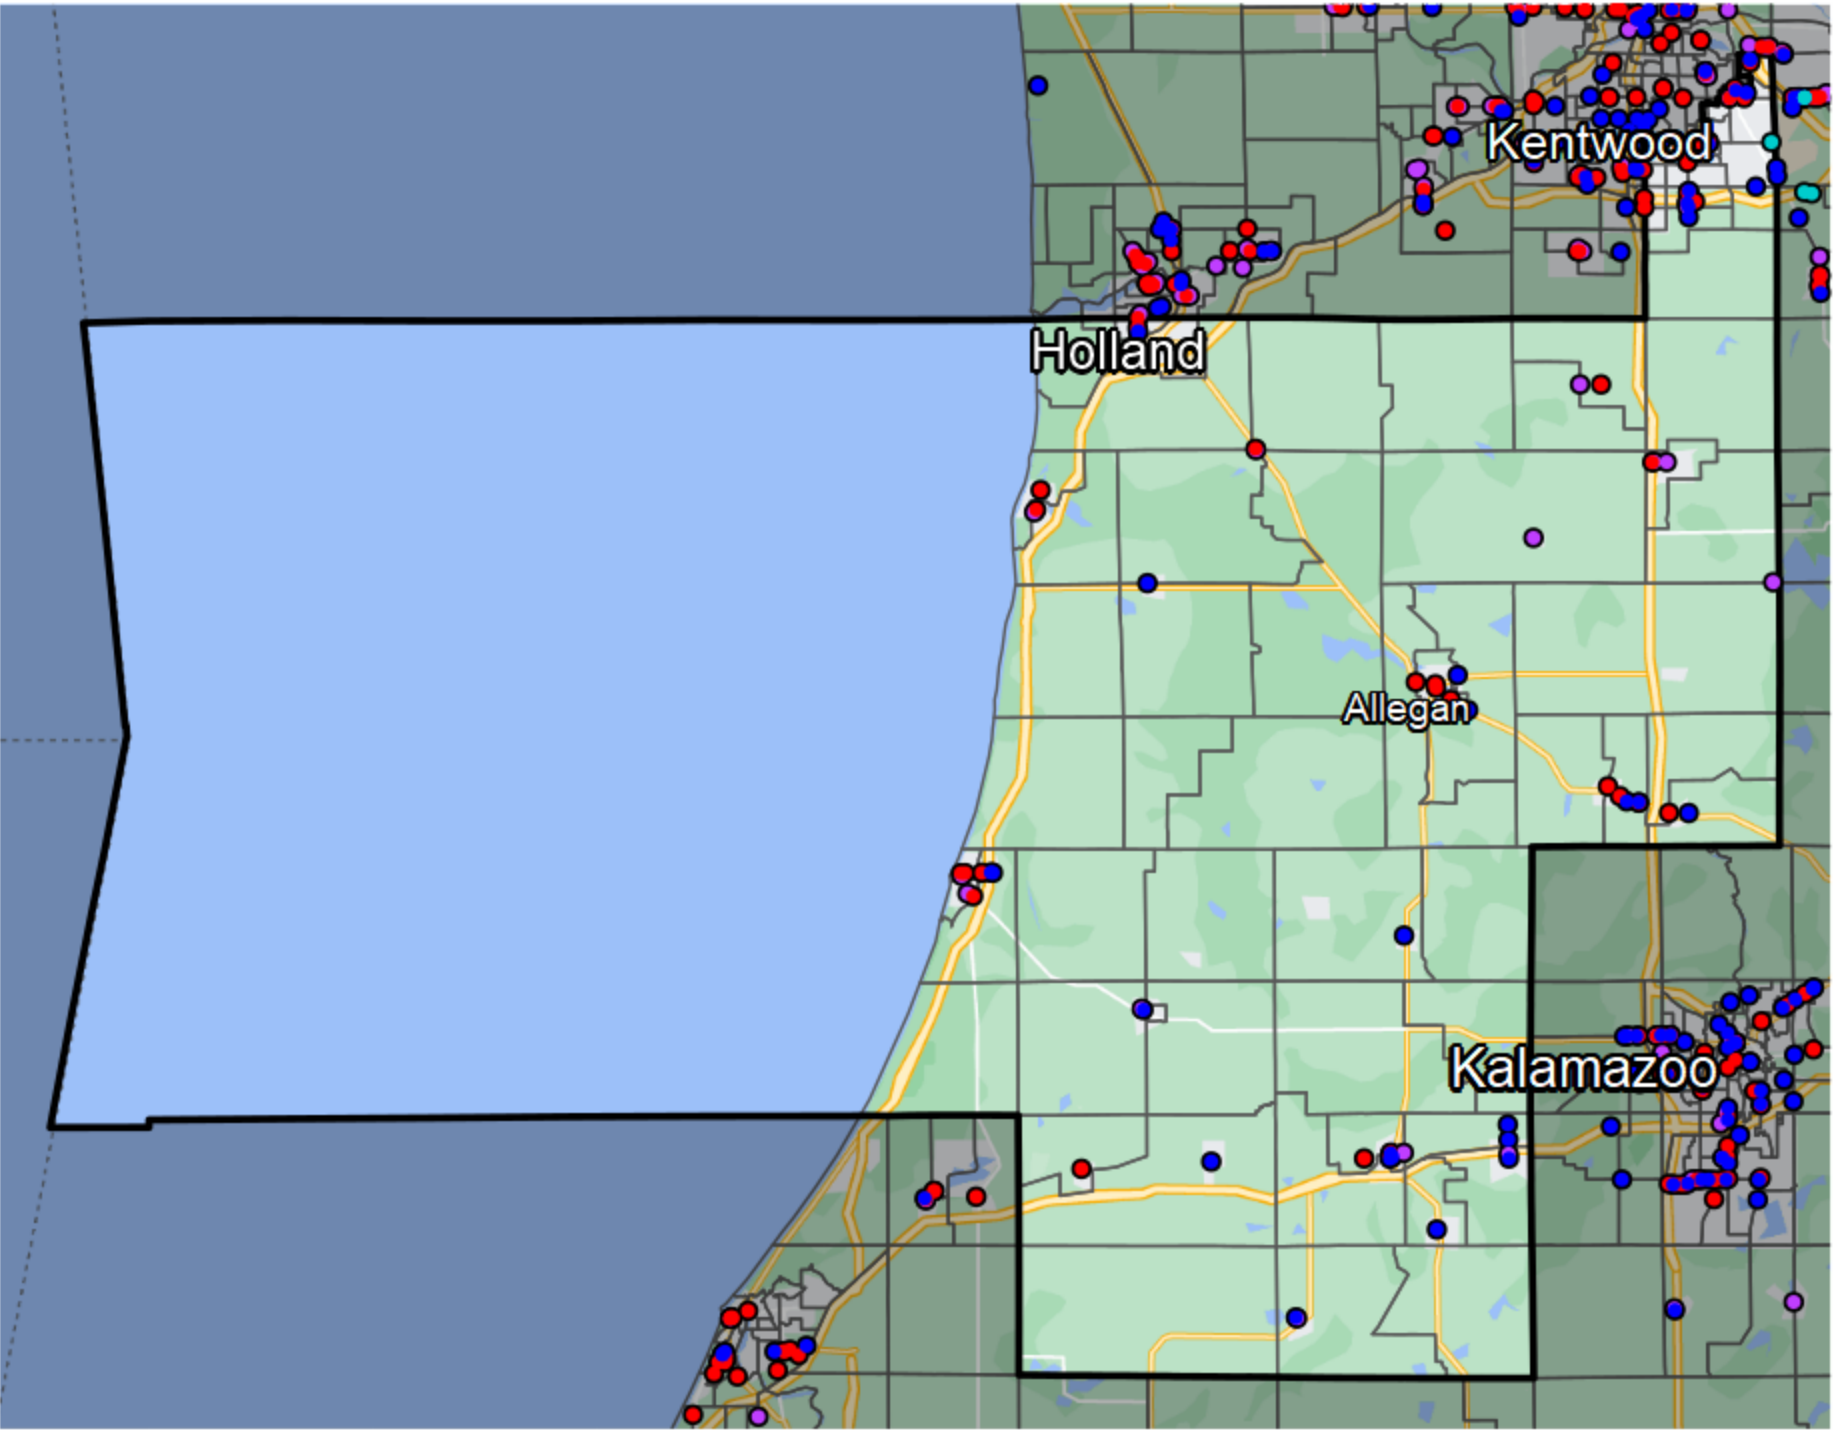

Michigan - State Senate District 26

- Banking Desert**
- No Branches within 10 Miles of Population Center
- Financial Institutions**
- Bank: 16
 - Bank, Out-of-State: 32
 - Credit Union: 30
 - Credit Union, Out-of-State: 1

Sources: NCUA, FDIC, UW-Madison Population Lab, CDFI, US Census, Google Maps, CUNA