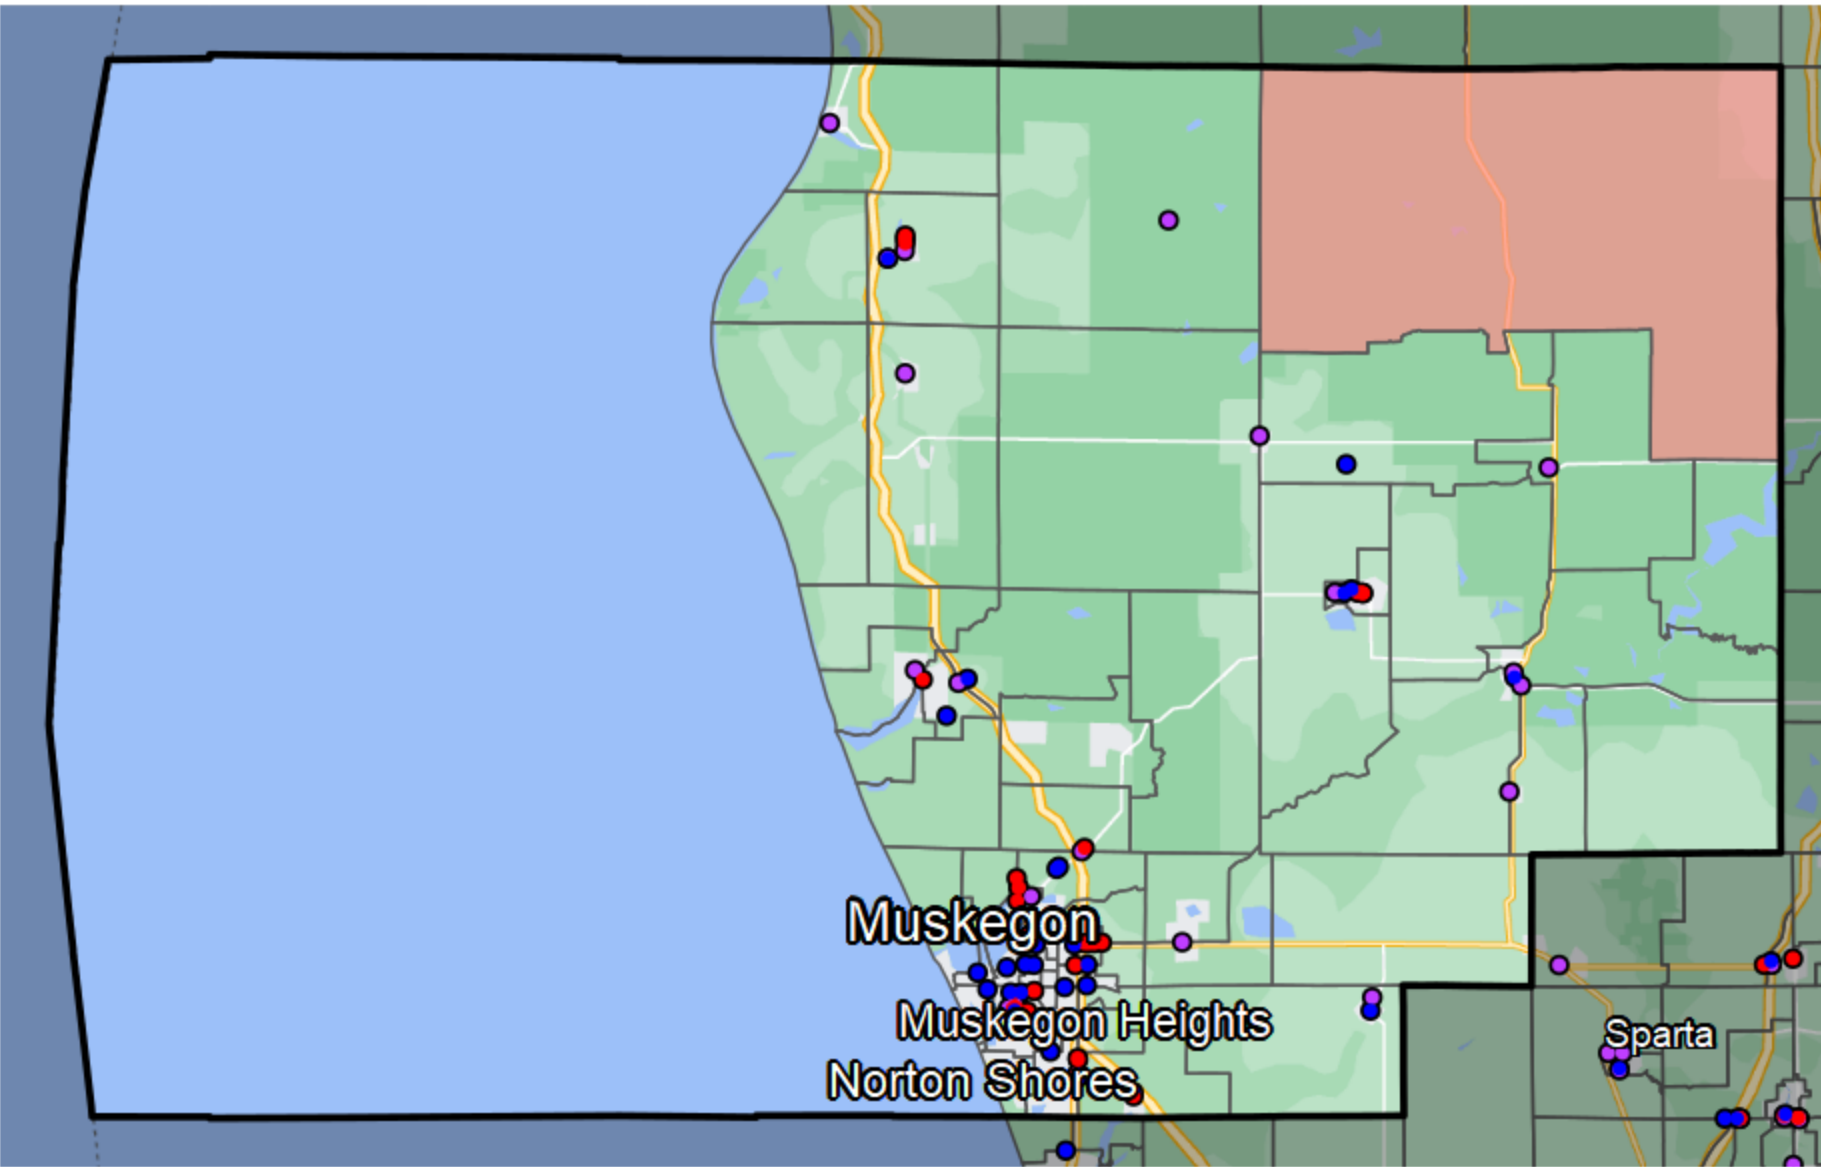

## Michigan - State Senate District 34

### Financial Institutions

- Bank: 21
- Bank, Out-of-State: 31
- Credit Union: 30
- Credit Union, Out-of-State: 0

### Banking Desert

- No Branches within 10 Miles of Population Center

Muskegon  
Muskegon Heights  
Norton Shores

Sparta