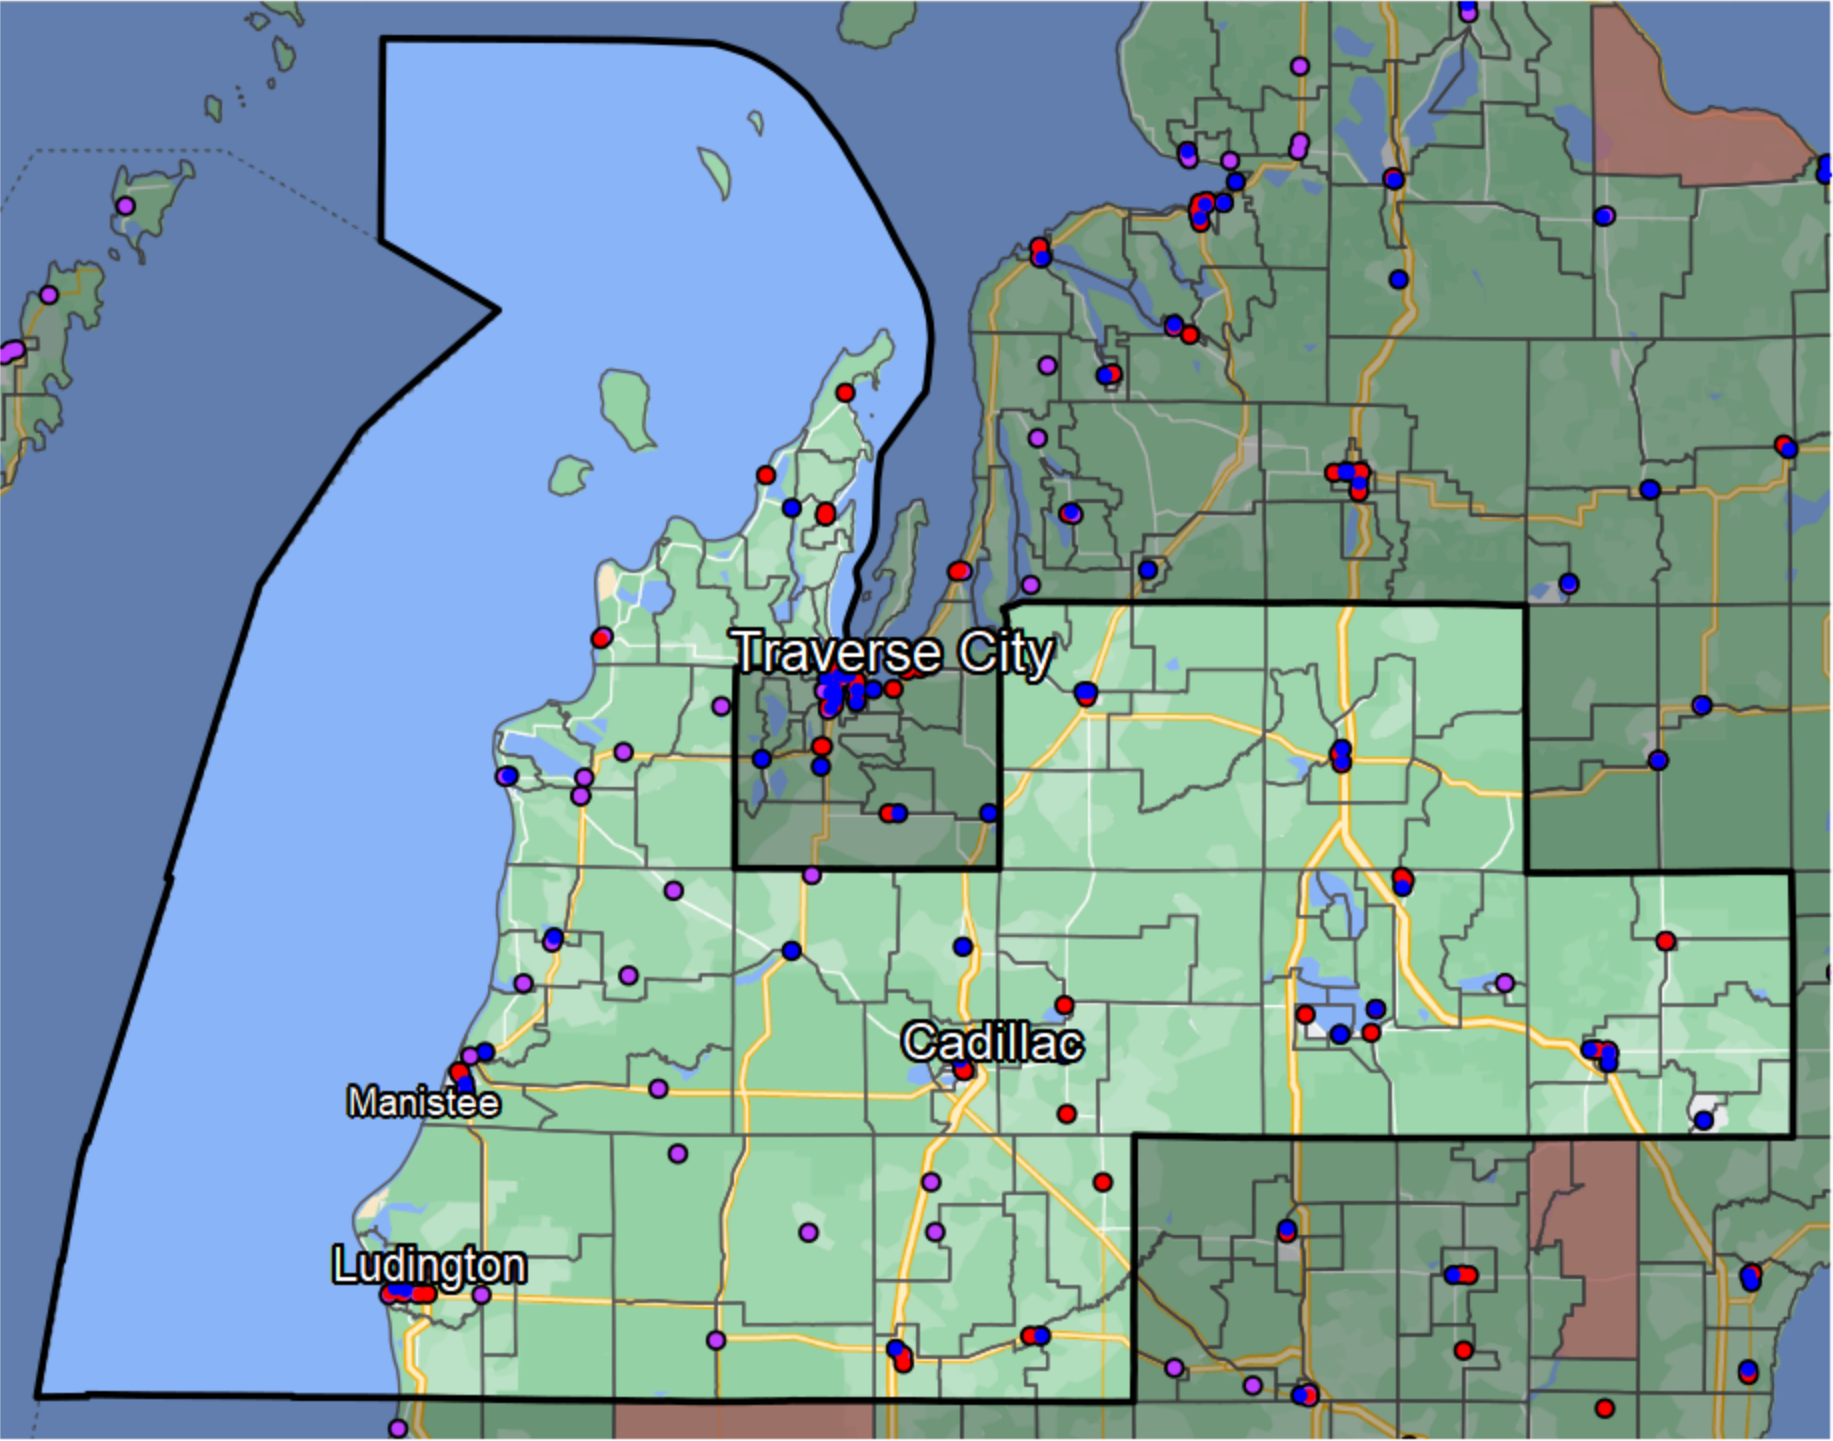

Michigan - State Senate District 35

Banking Desert
No Branches within 10 Miles of Population Center

Financial Institutions

- Bank: 35
- Bank, Out-of-State: 42
- Credit Union: 30
- Credit Union, Out-of-State: 0

Sources: NCUA, FDIC, UW-Madison Population Lab, CDFI, US Census, Google Maps, CUNA