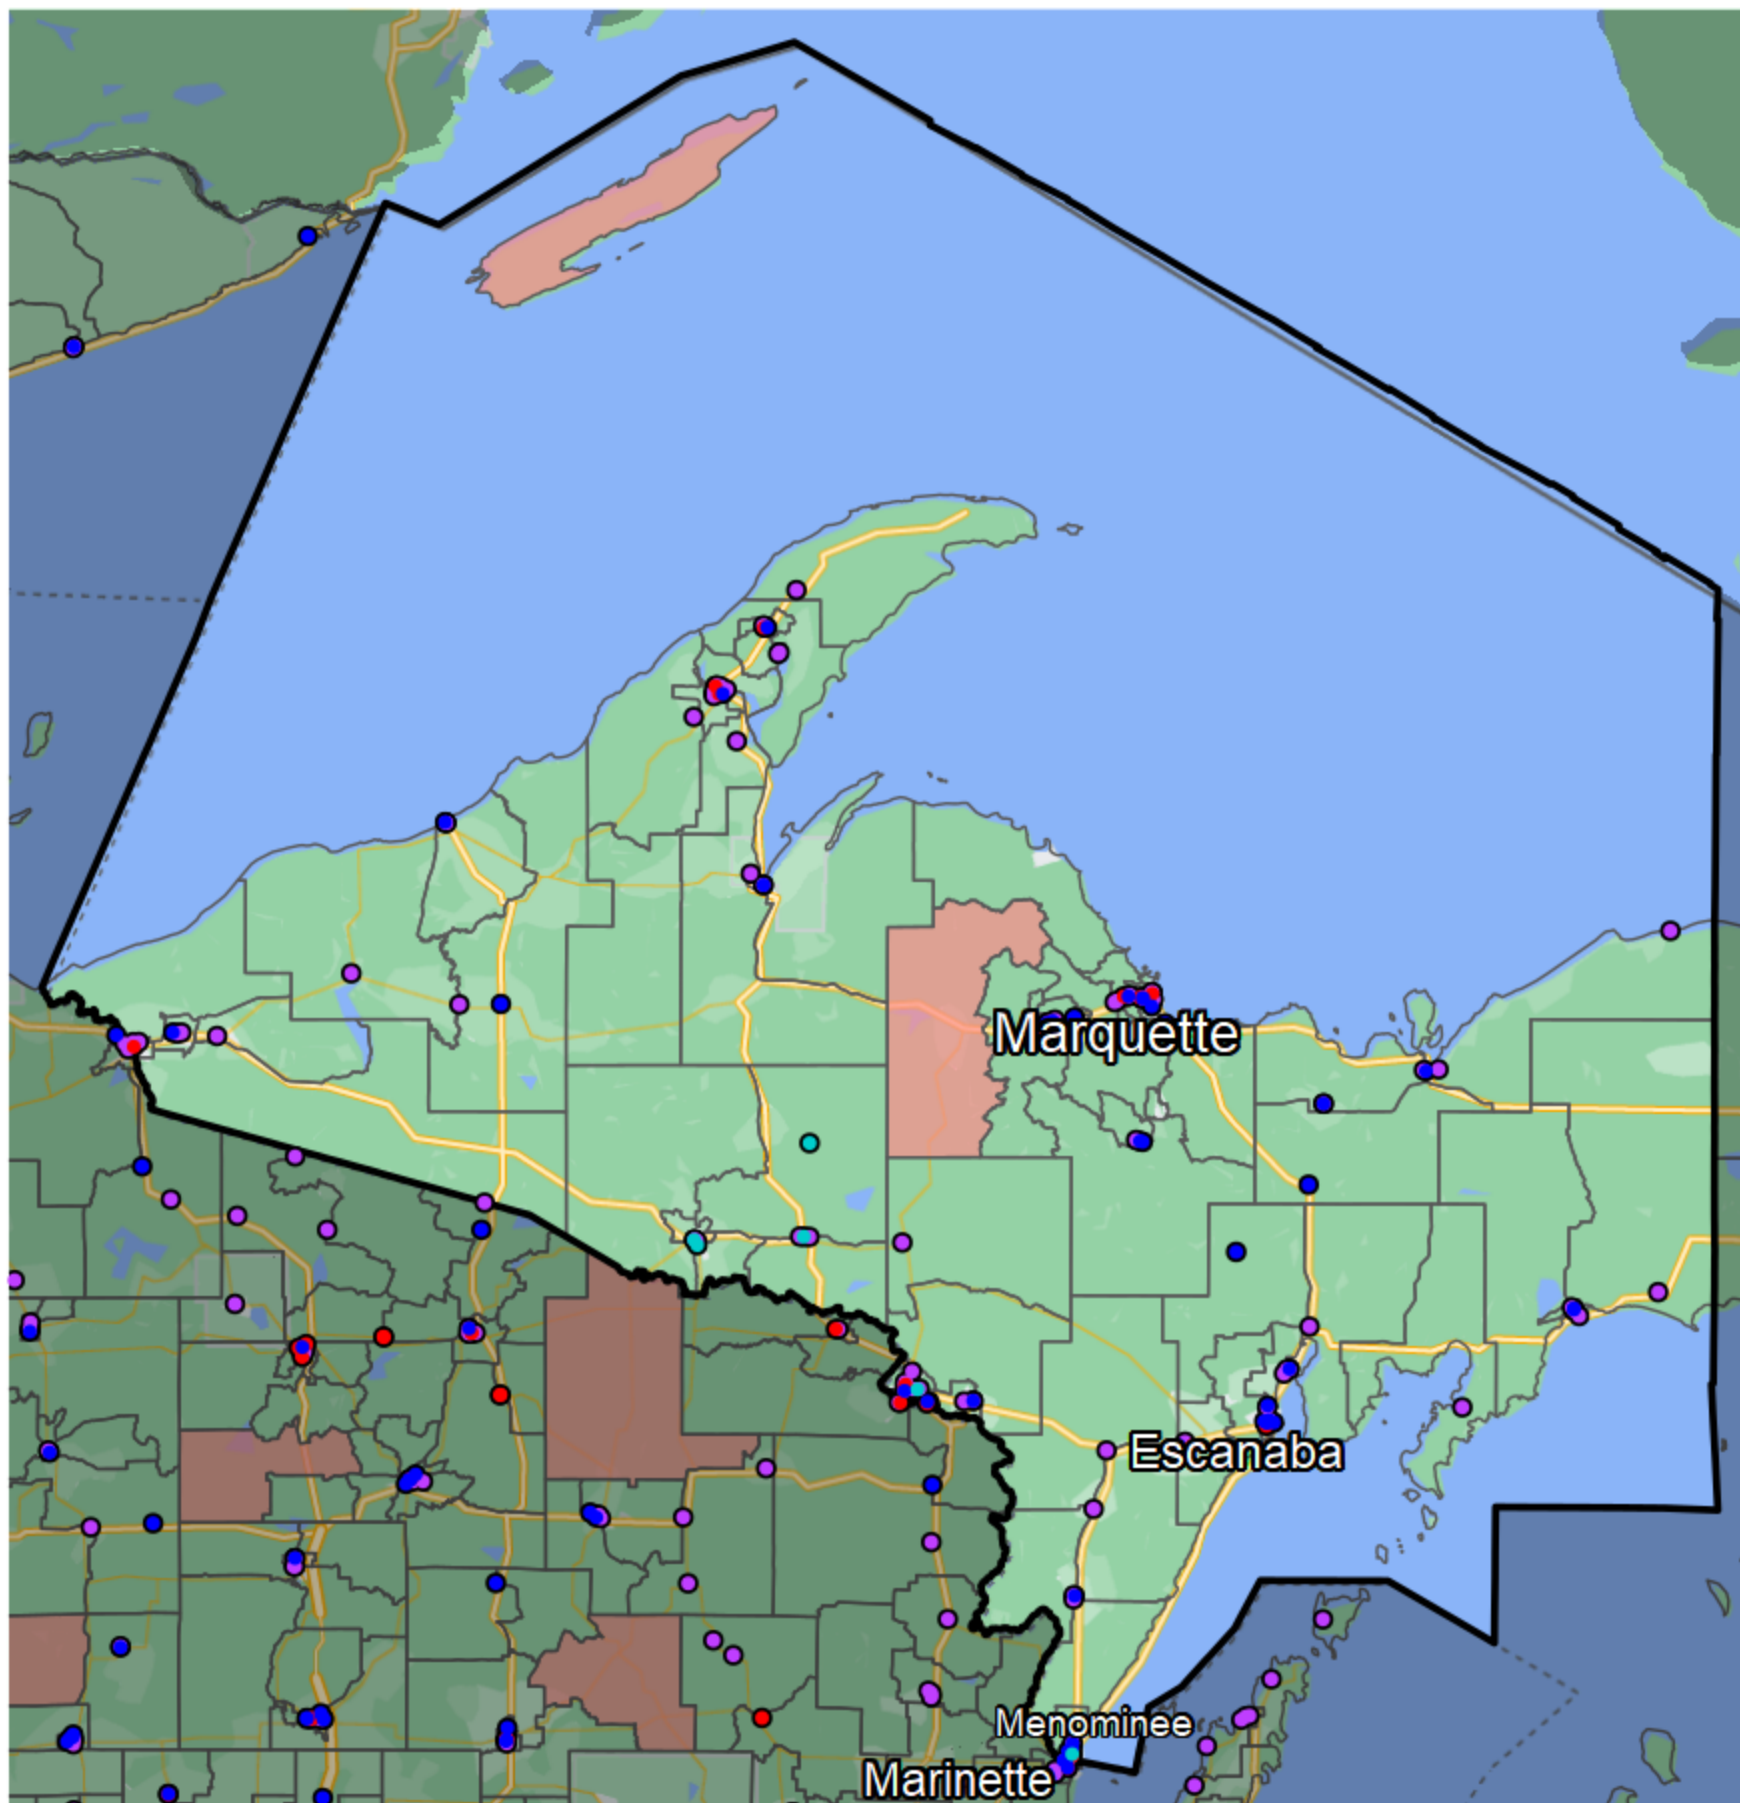

Michigan - State Senate District 38

Banking Desert

No Branches within 10 Miles of Population Center

Financial Institutions

- Bank: 91
- Bank, Out-of-State: 13
- Credit Union: 38
- Credit Union, Out-of-State: 6