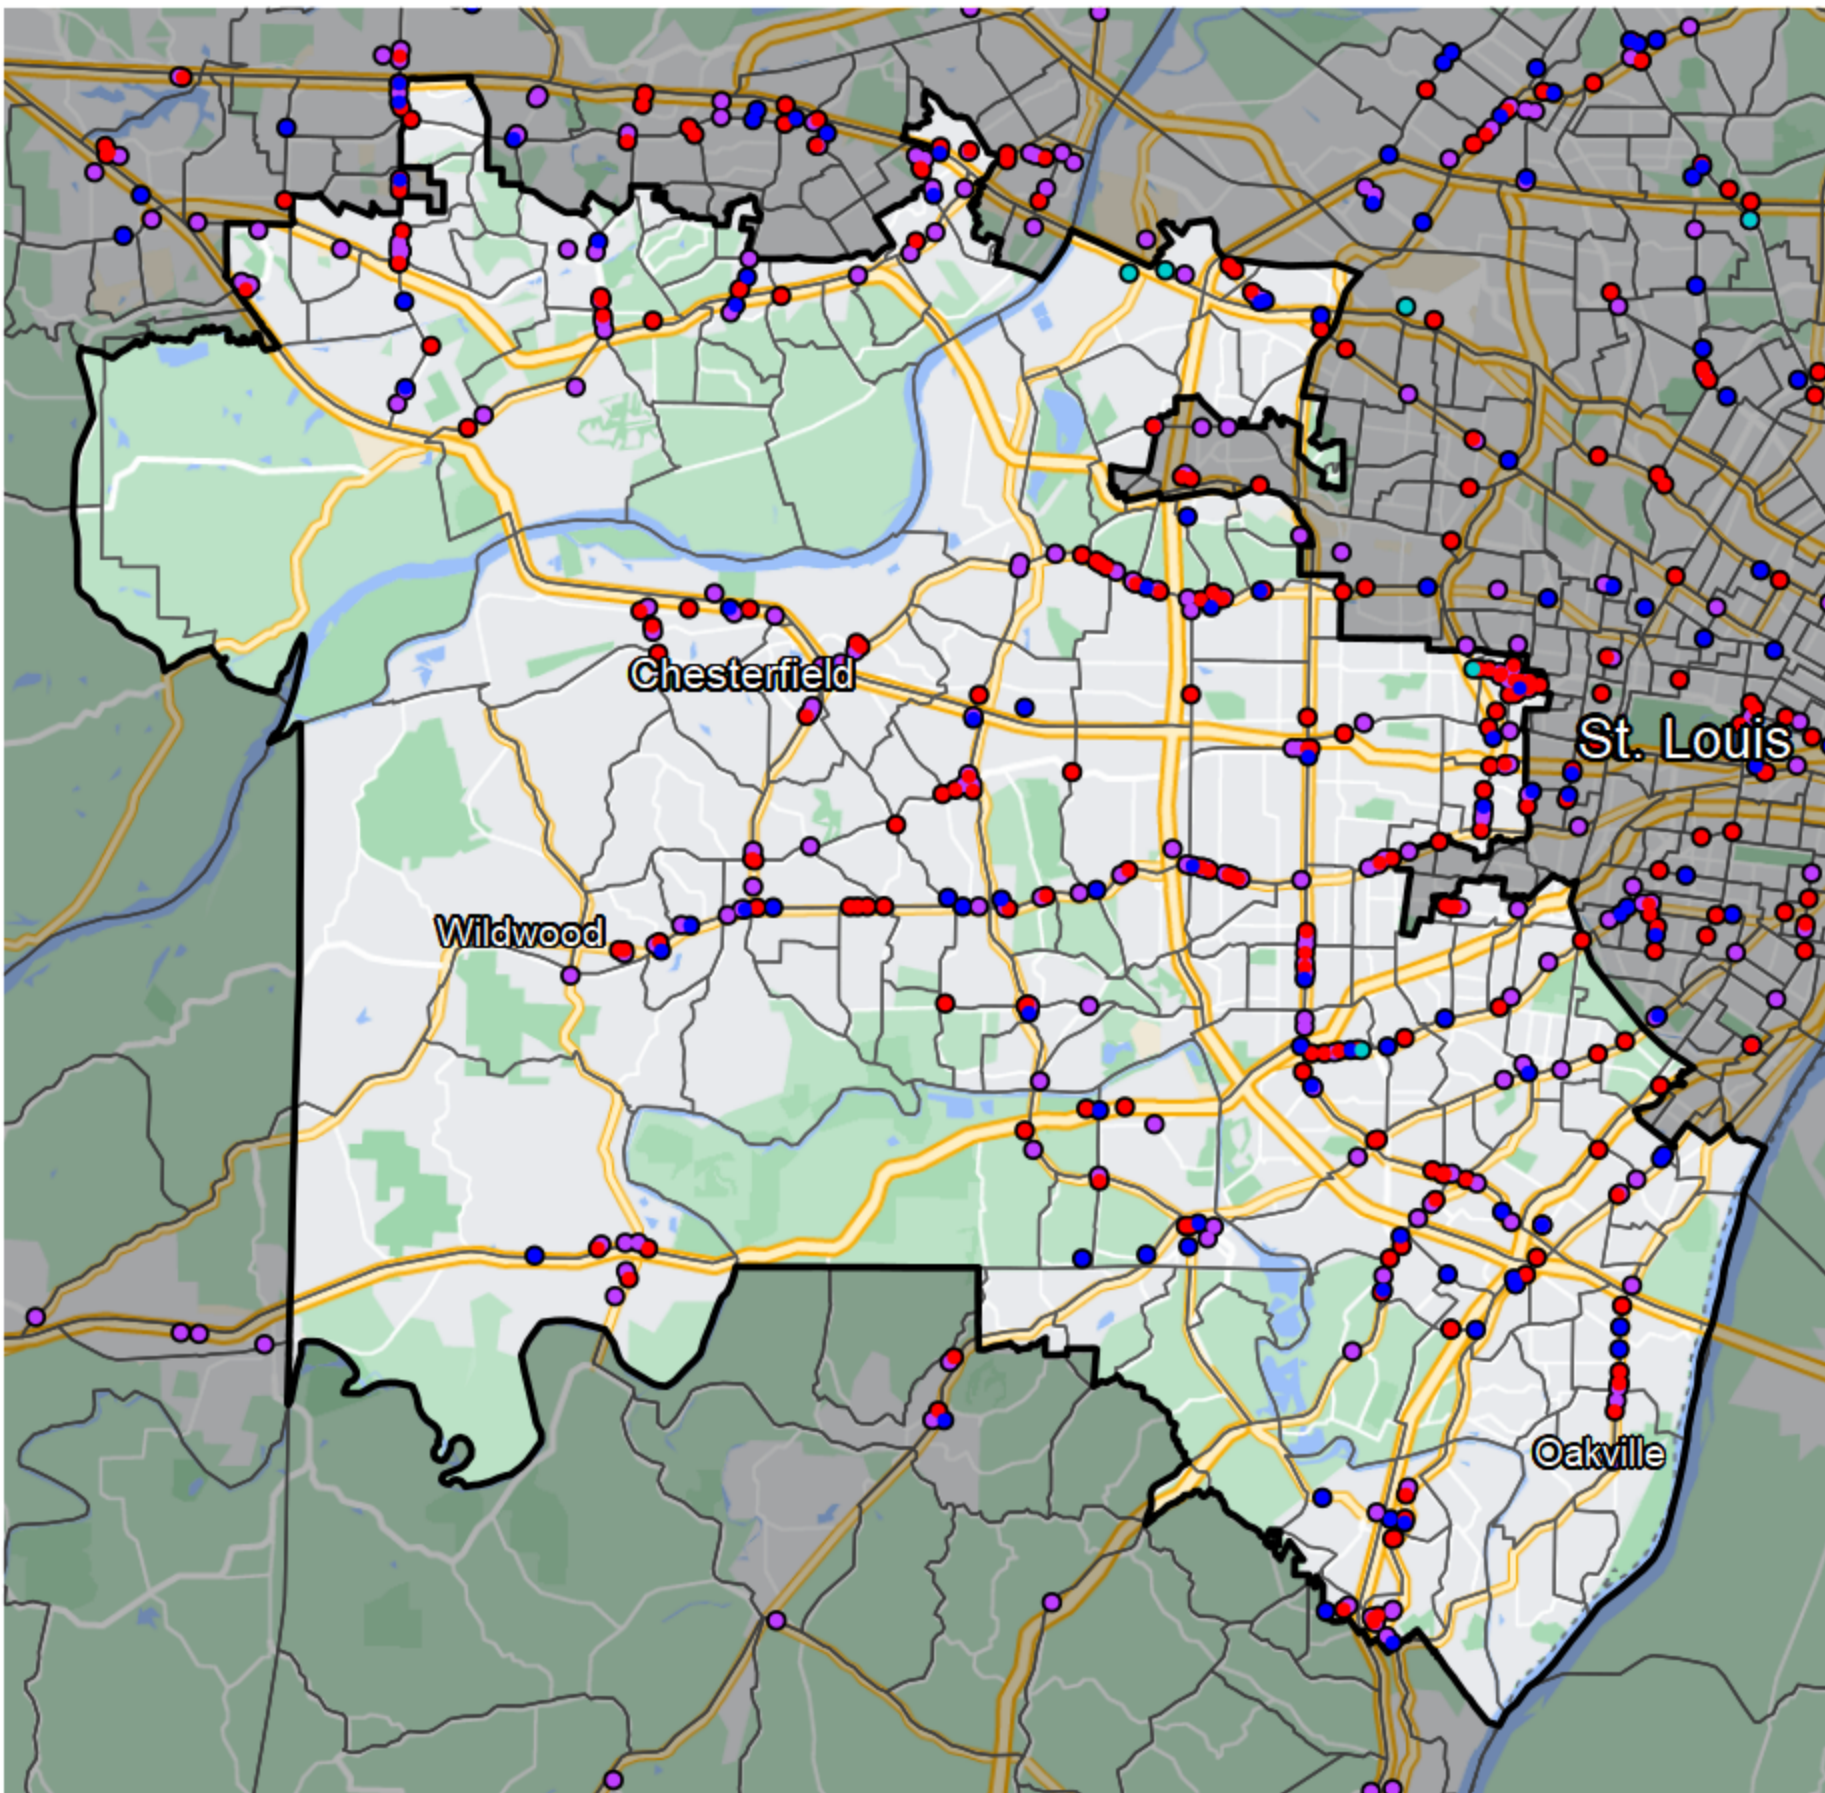

Missouri - Congressional District 2

Banking Desert

No Branches within 10 Miles of Population Center

Financial Institutions

- Bank: 158
- Bank, Out-of-State: 160
- Credit Union: 62
- Credit Union, Out-of-State: 4