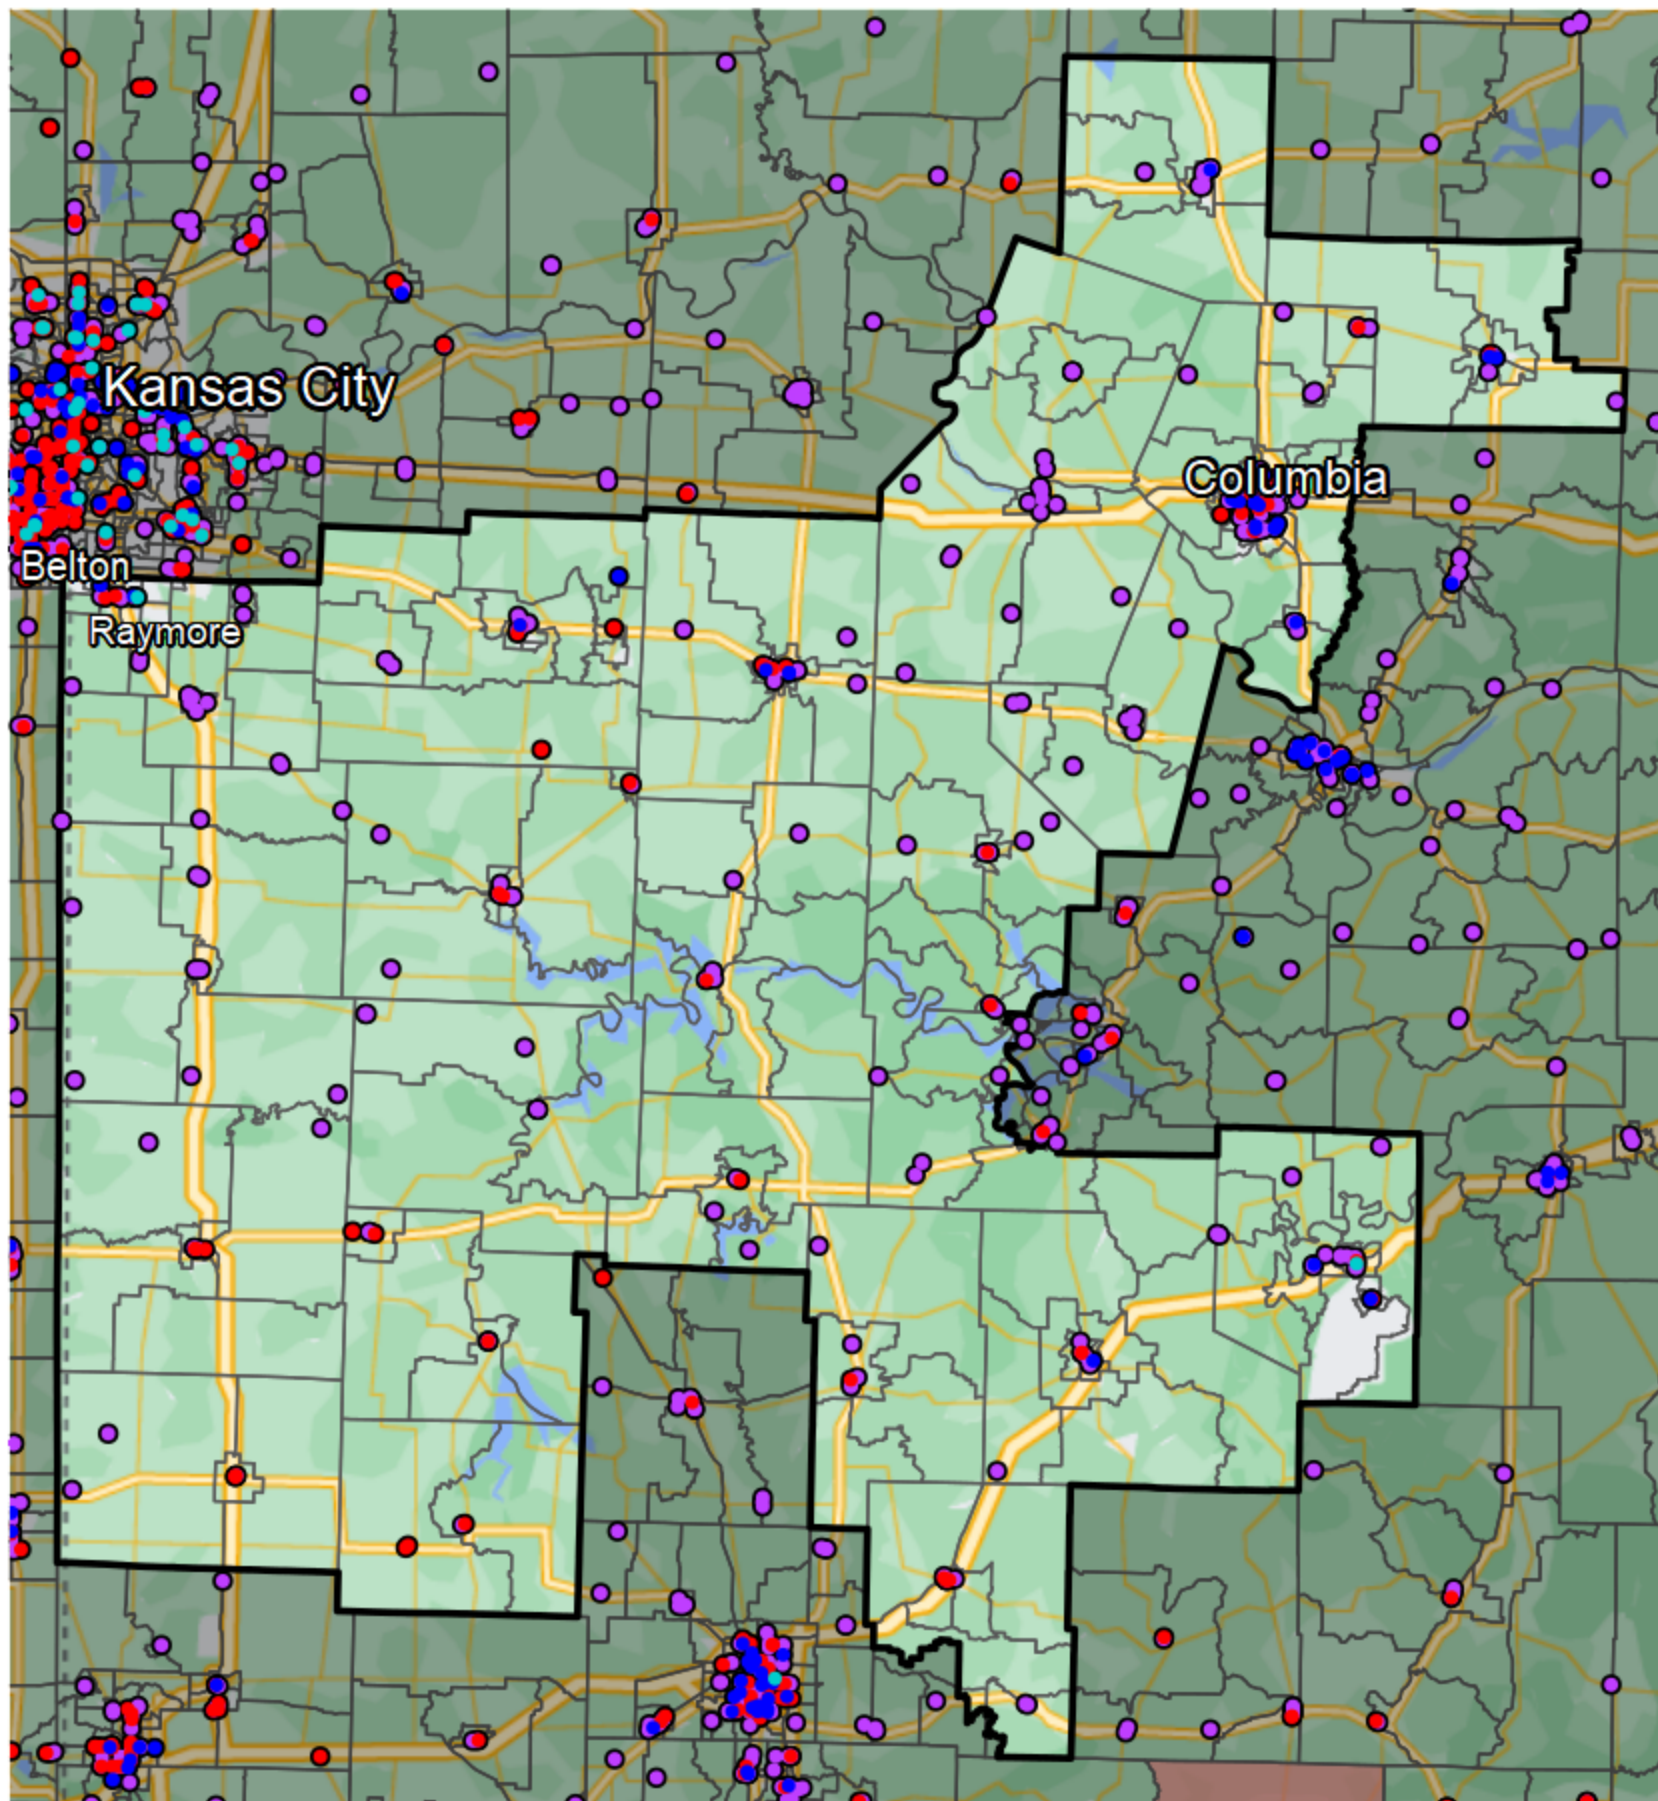

Missouri - Congressional District 4

Banking Desert

No Branches within 10 Miles of Population Center

Financial Institutions

- Bank: 249
- Bank, Out-of-State: 60
- Credit Union: 26
- Credit Union, Out-of-State: 2