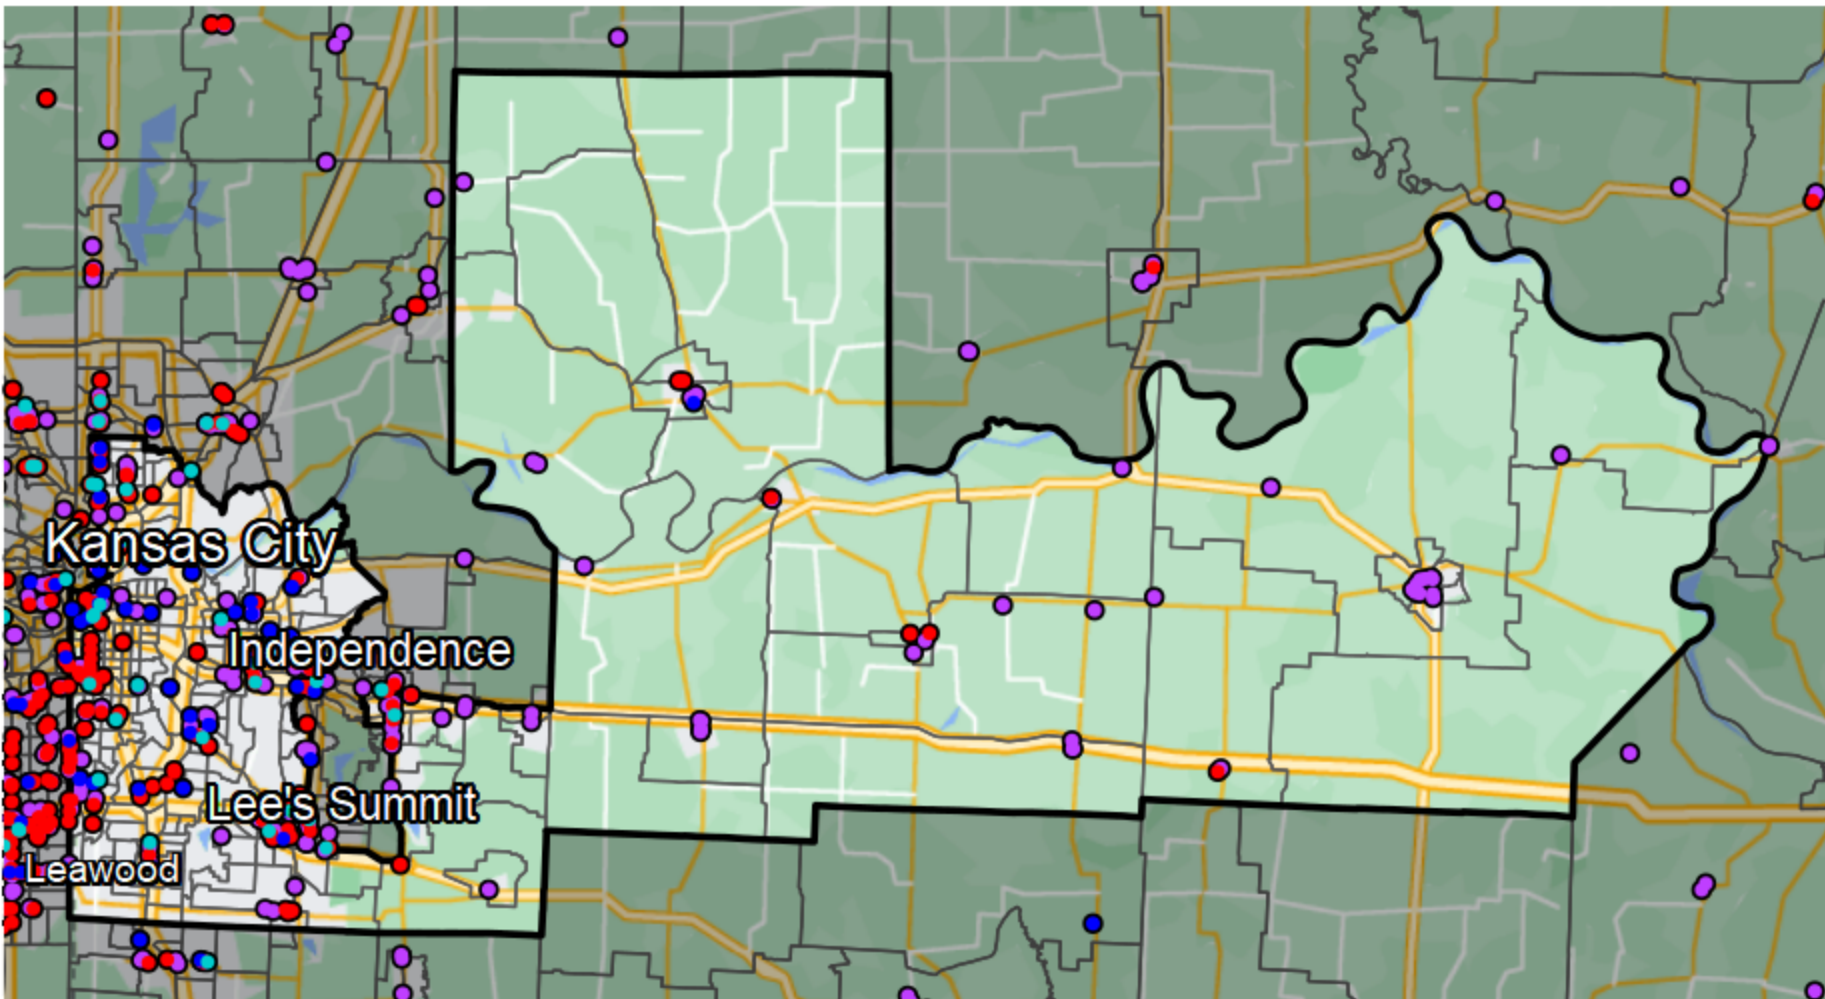

Missouri - Congressional District 5

Banking Desert

No Branches within 10 Miles of Population Center

Financial Institutions

- Bank: 128
- Bank, Out-of-State: 92
- Credit Union: 35
- Credit Union, Out-of-State: 22

Sources: NCUA, FDIC, UW-Madison Population Lab, CDFI, US Census, Google Maps, CUNA