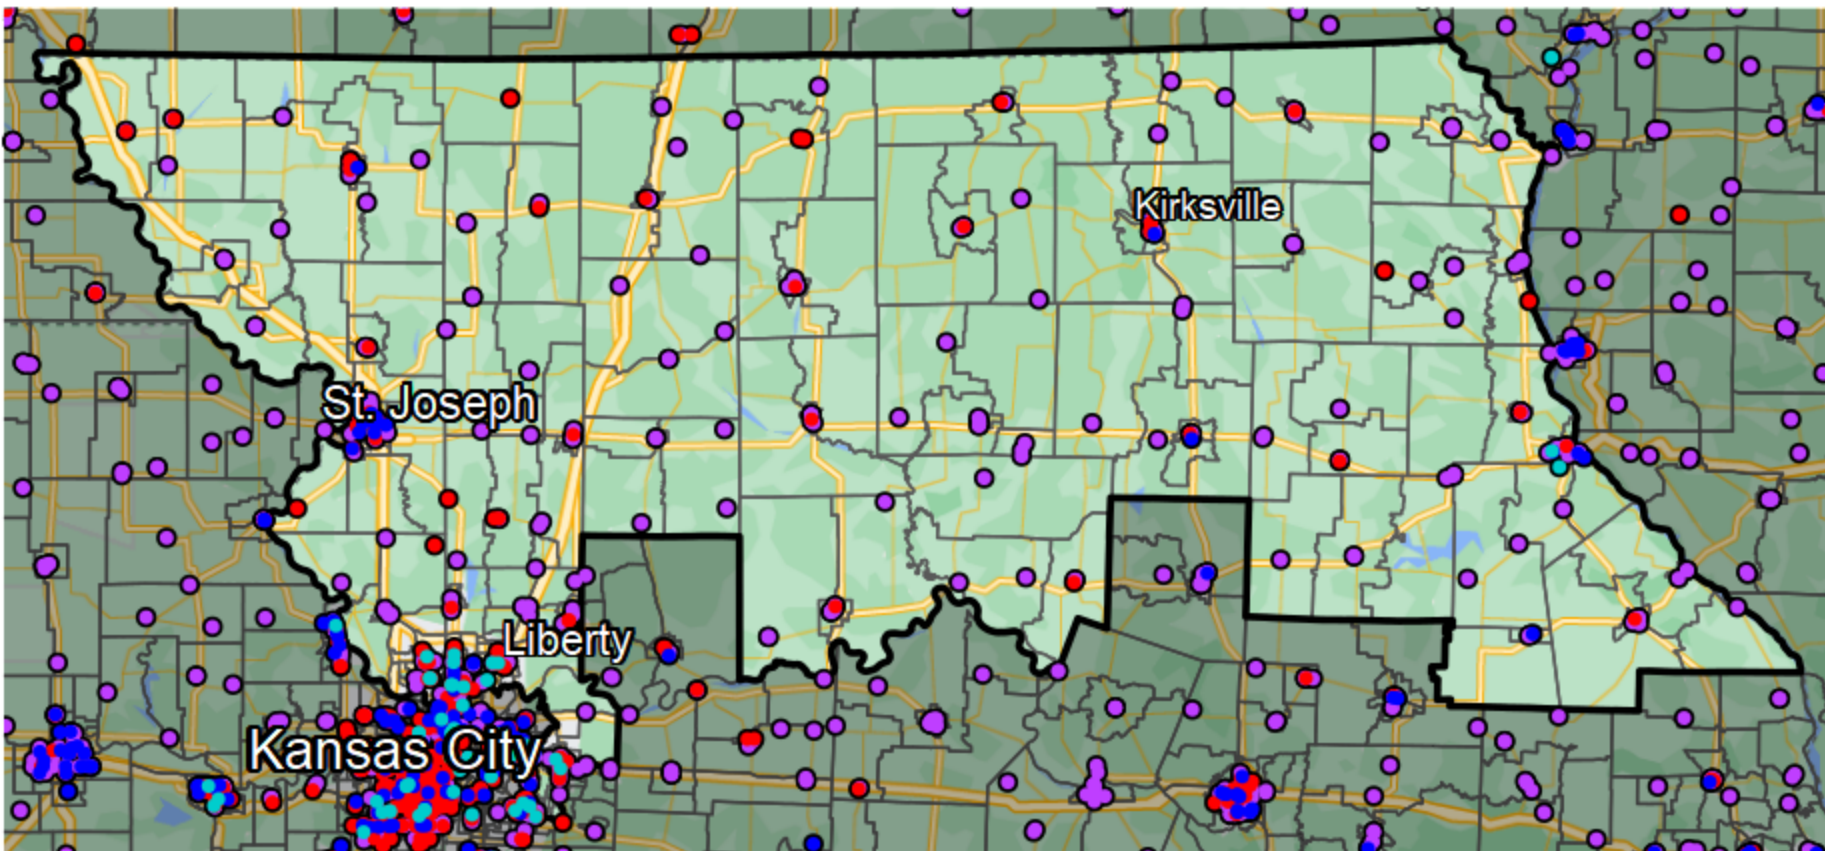

Missouri - Congressional District 6

Financial Institutions

- Bank: 255
- Bank, Out-of-State: 82
- Credit Union: 18
- Credit Union, Out-of-State: 12

Banking Desert

- No Branches within 10 Miles of Population Center

Sources: NCUA, FDIC, UW-Madison Population Lab, CDFI, US Census, Google Maps, CUNA