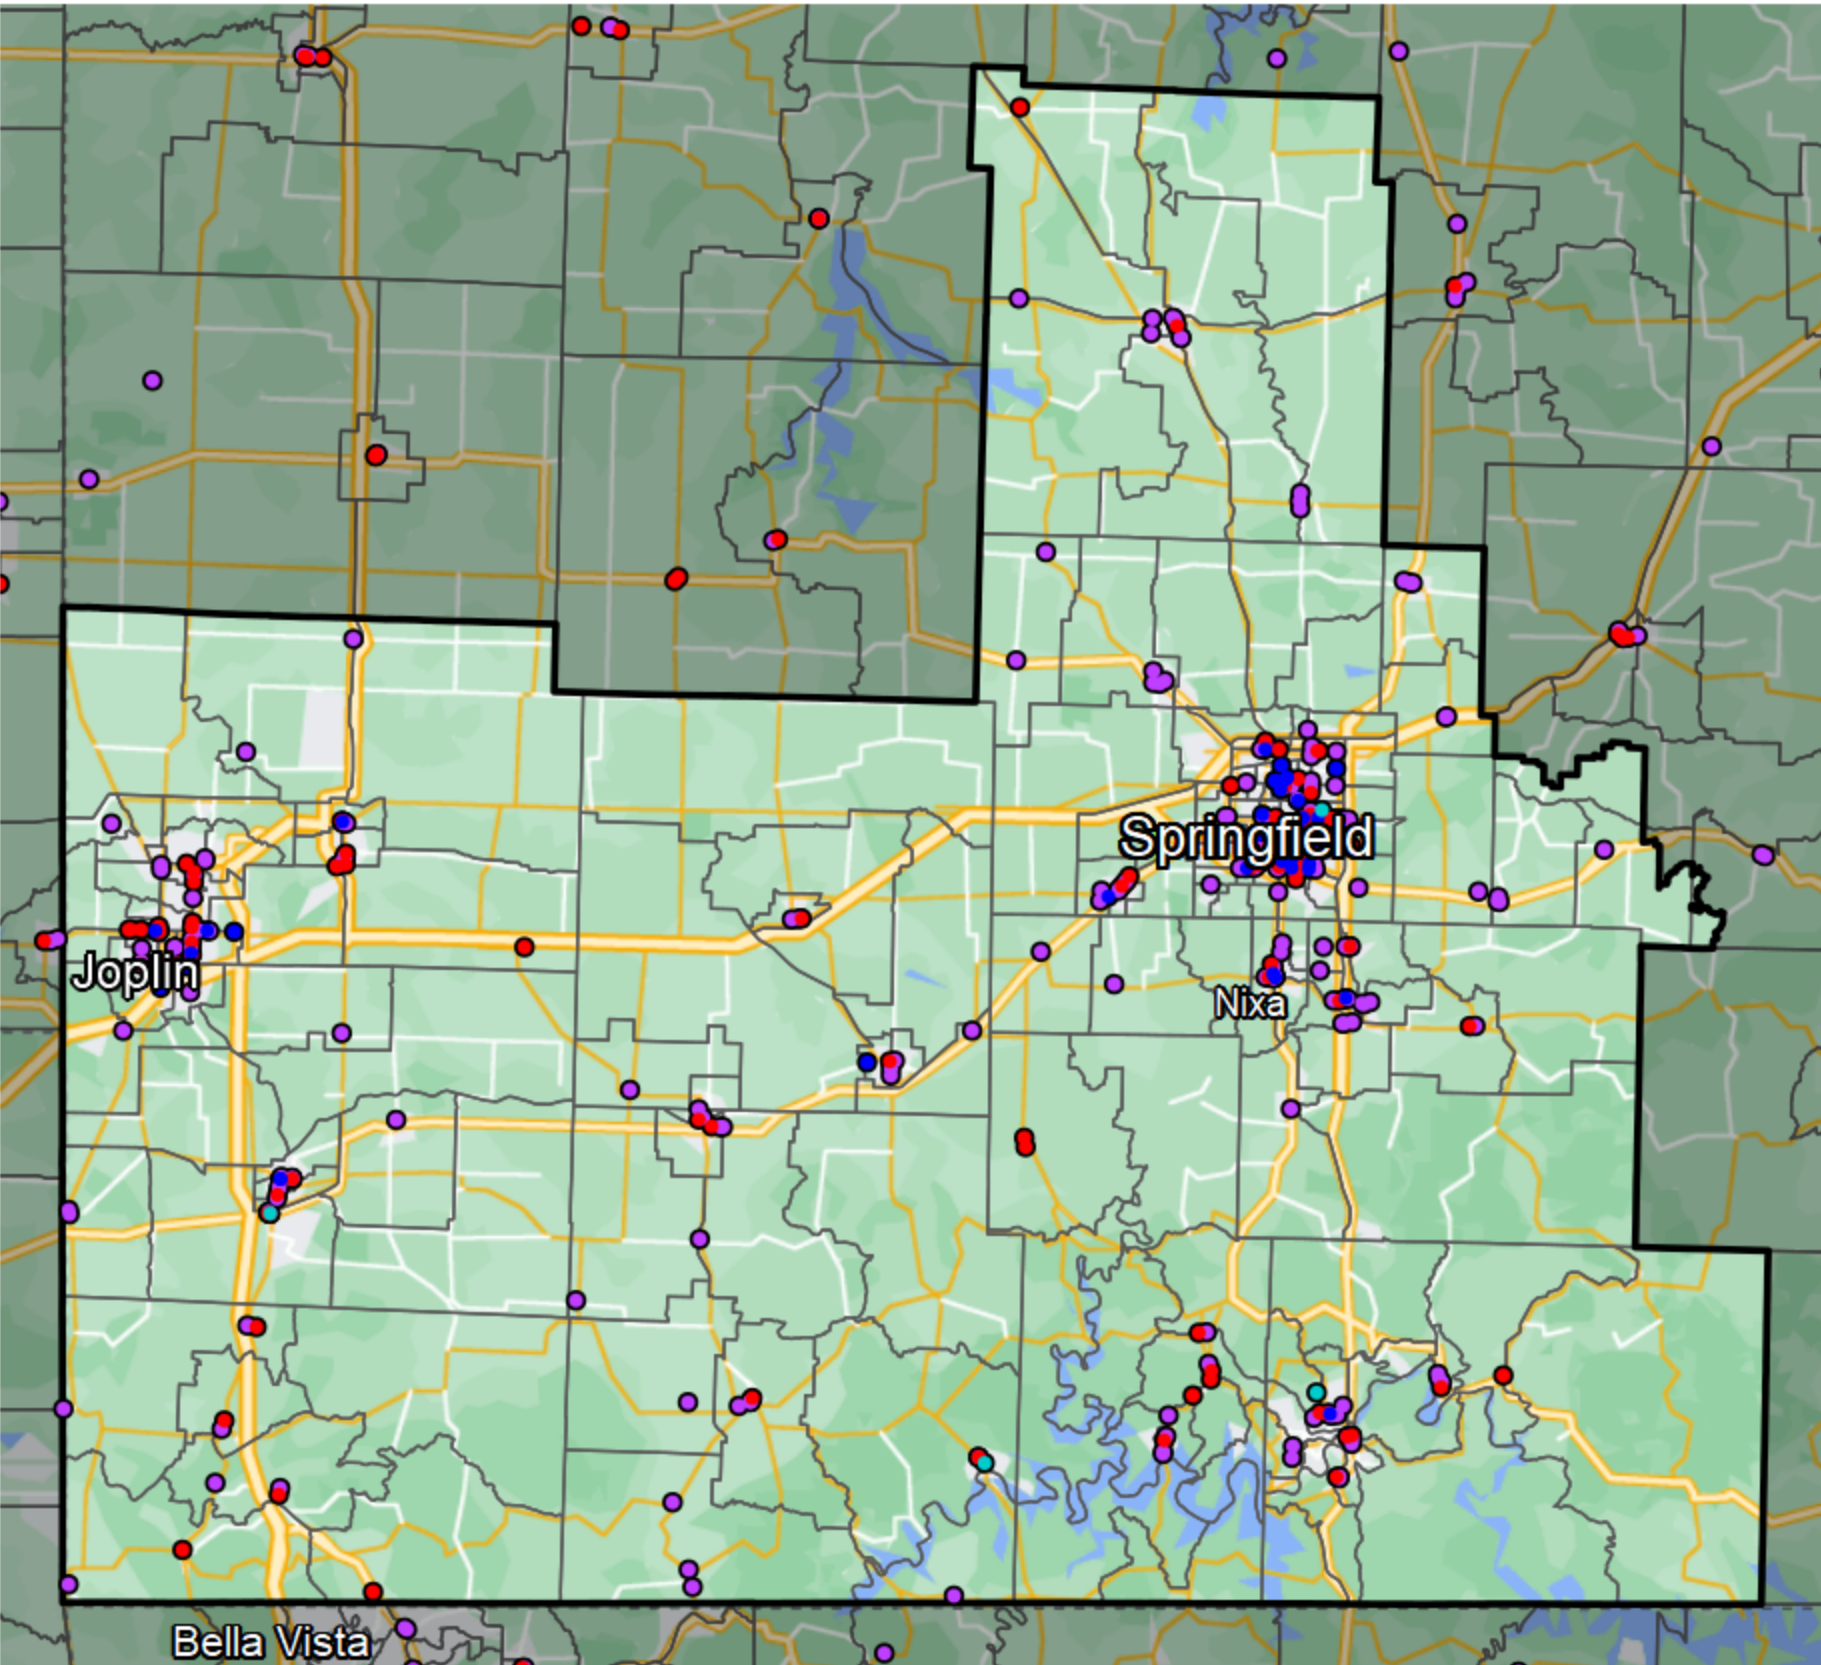

# Missouri - Congressional District 7

- Banking Desert**
- No Branches within 10 Miles of Population Center
- Financial Institutions**
- Bank: 232
  - Bank, Out-of-State: 94
  - Credit Union: 38
  - Credit Union, Out-of-State: 4

Sources: NCUA, FDIC, UW-Madison Population Lab, CDFI, US Census, Google Maps, CUNA