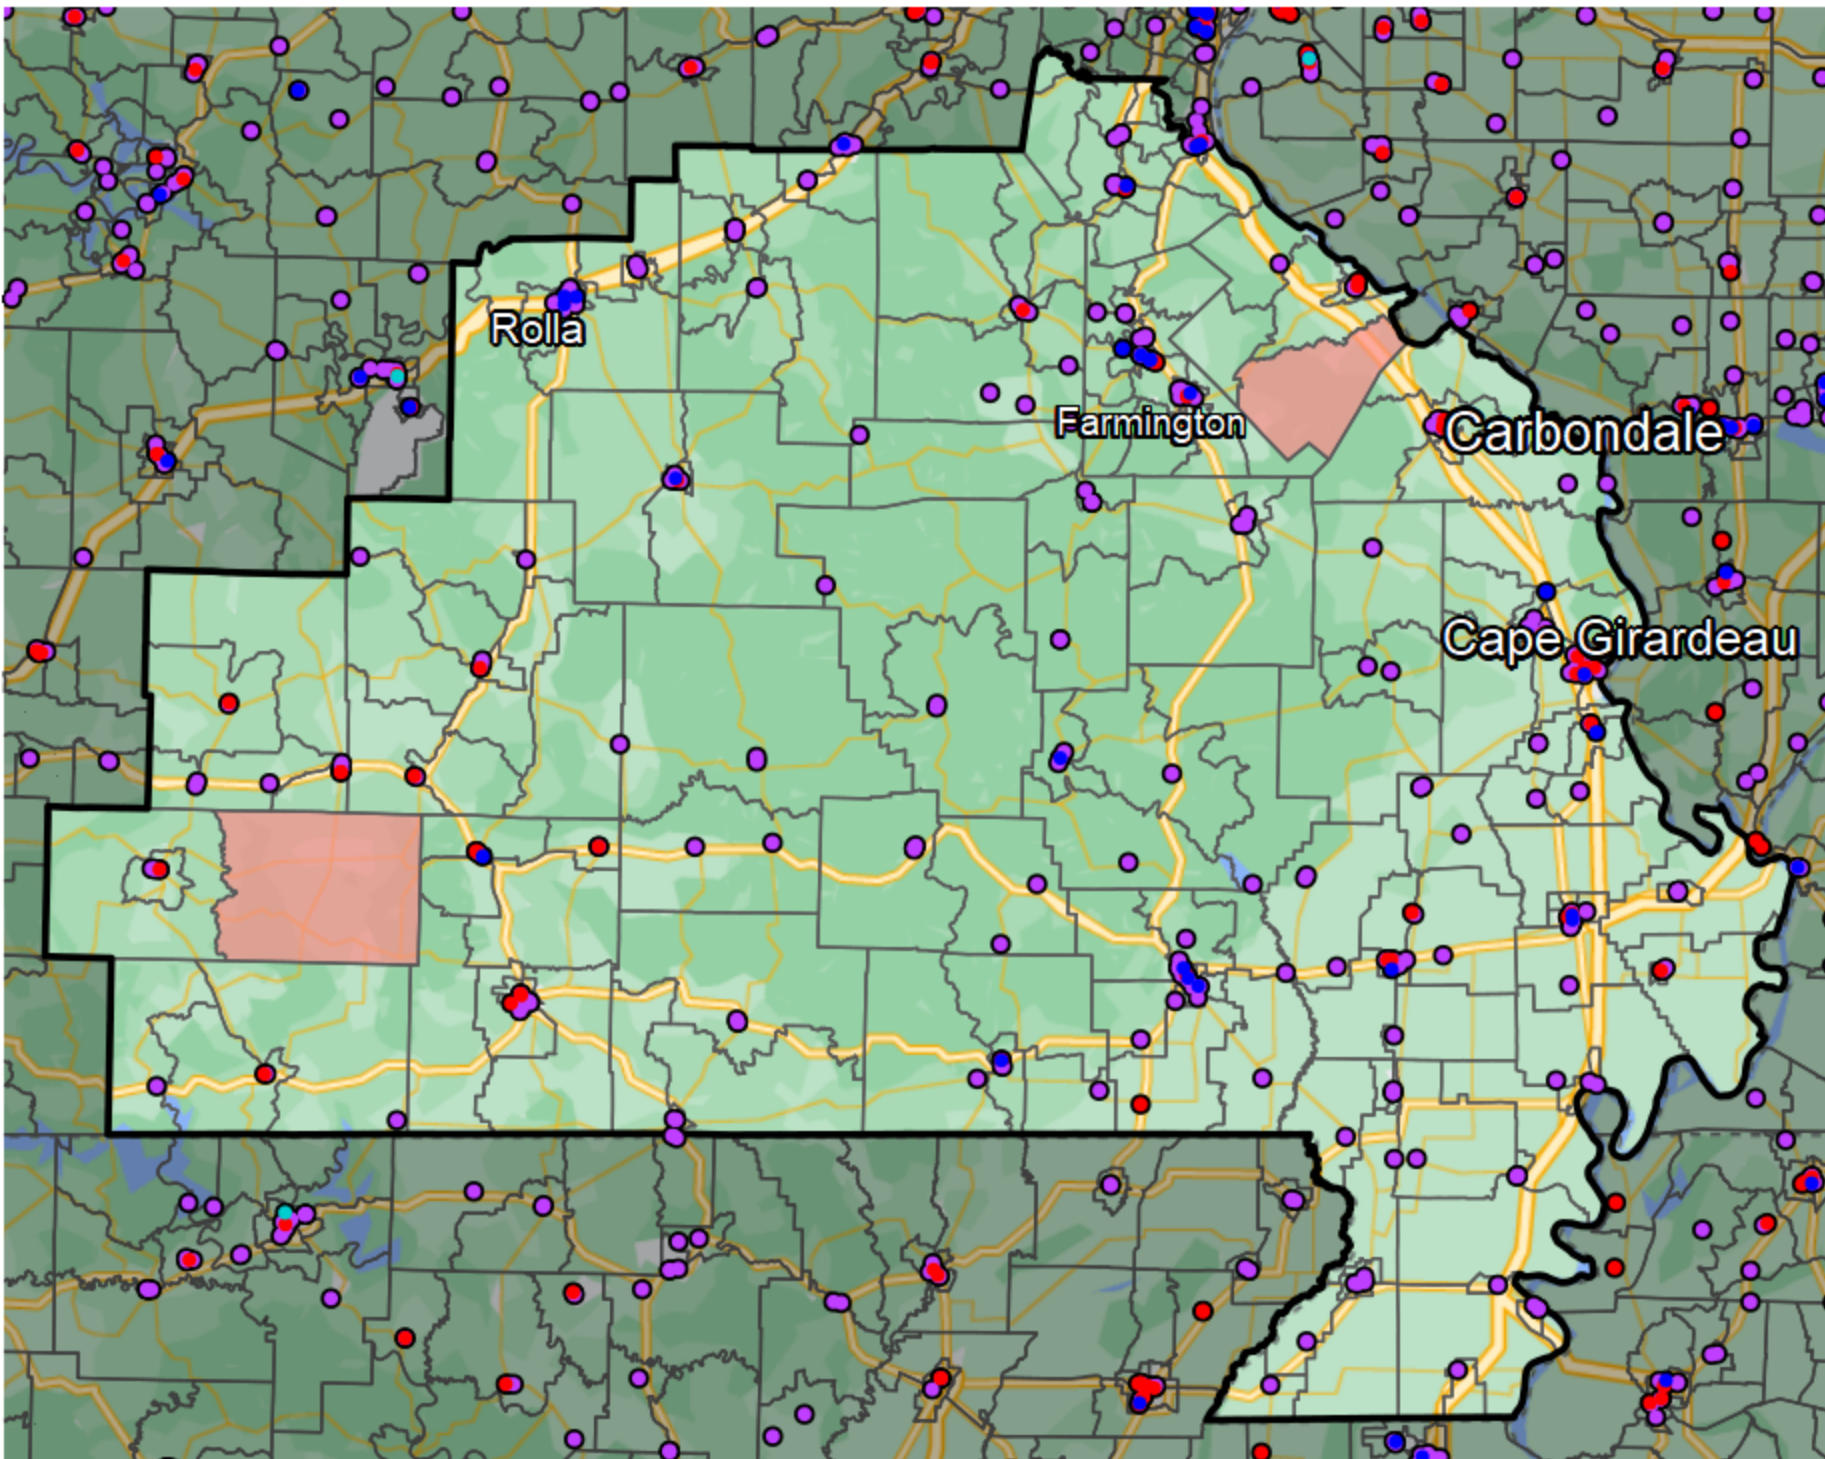

Missouri - Congressional District 8

Banking Desert
No Branches within 10 Miles of Population Center

Financial Institutions

- Bank: 279
- Bank, Out-of-State: 45
- Credit Union: 25
- Credit Union, Out-of-State: 0

Sources: NCUA, FDIC, UW-Madison Population Lab, CDFI, US Census, Google Maps, CUNA