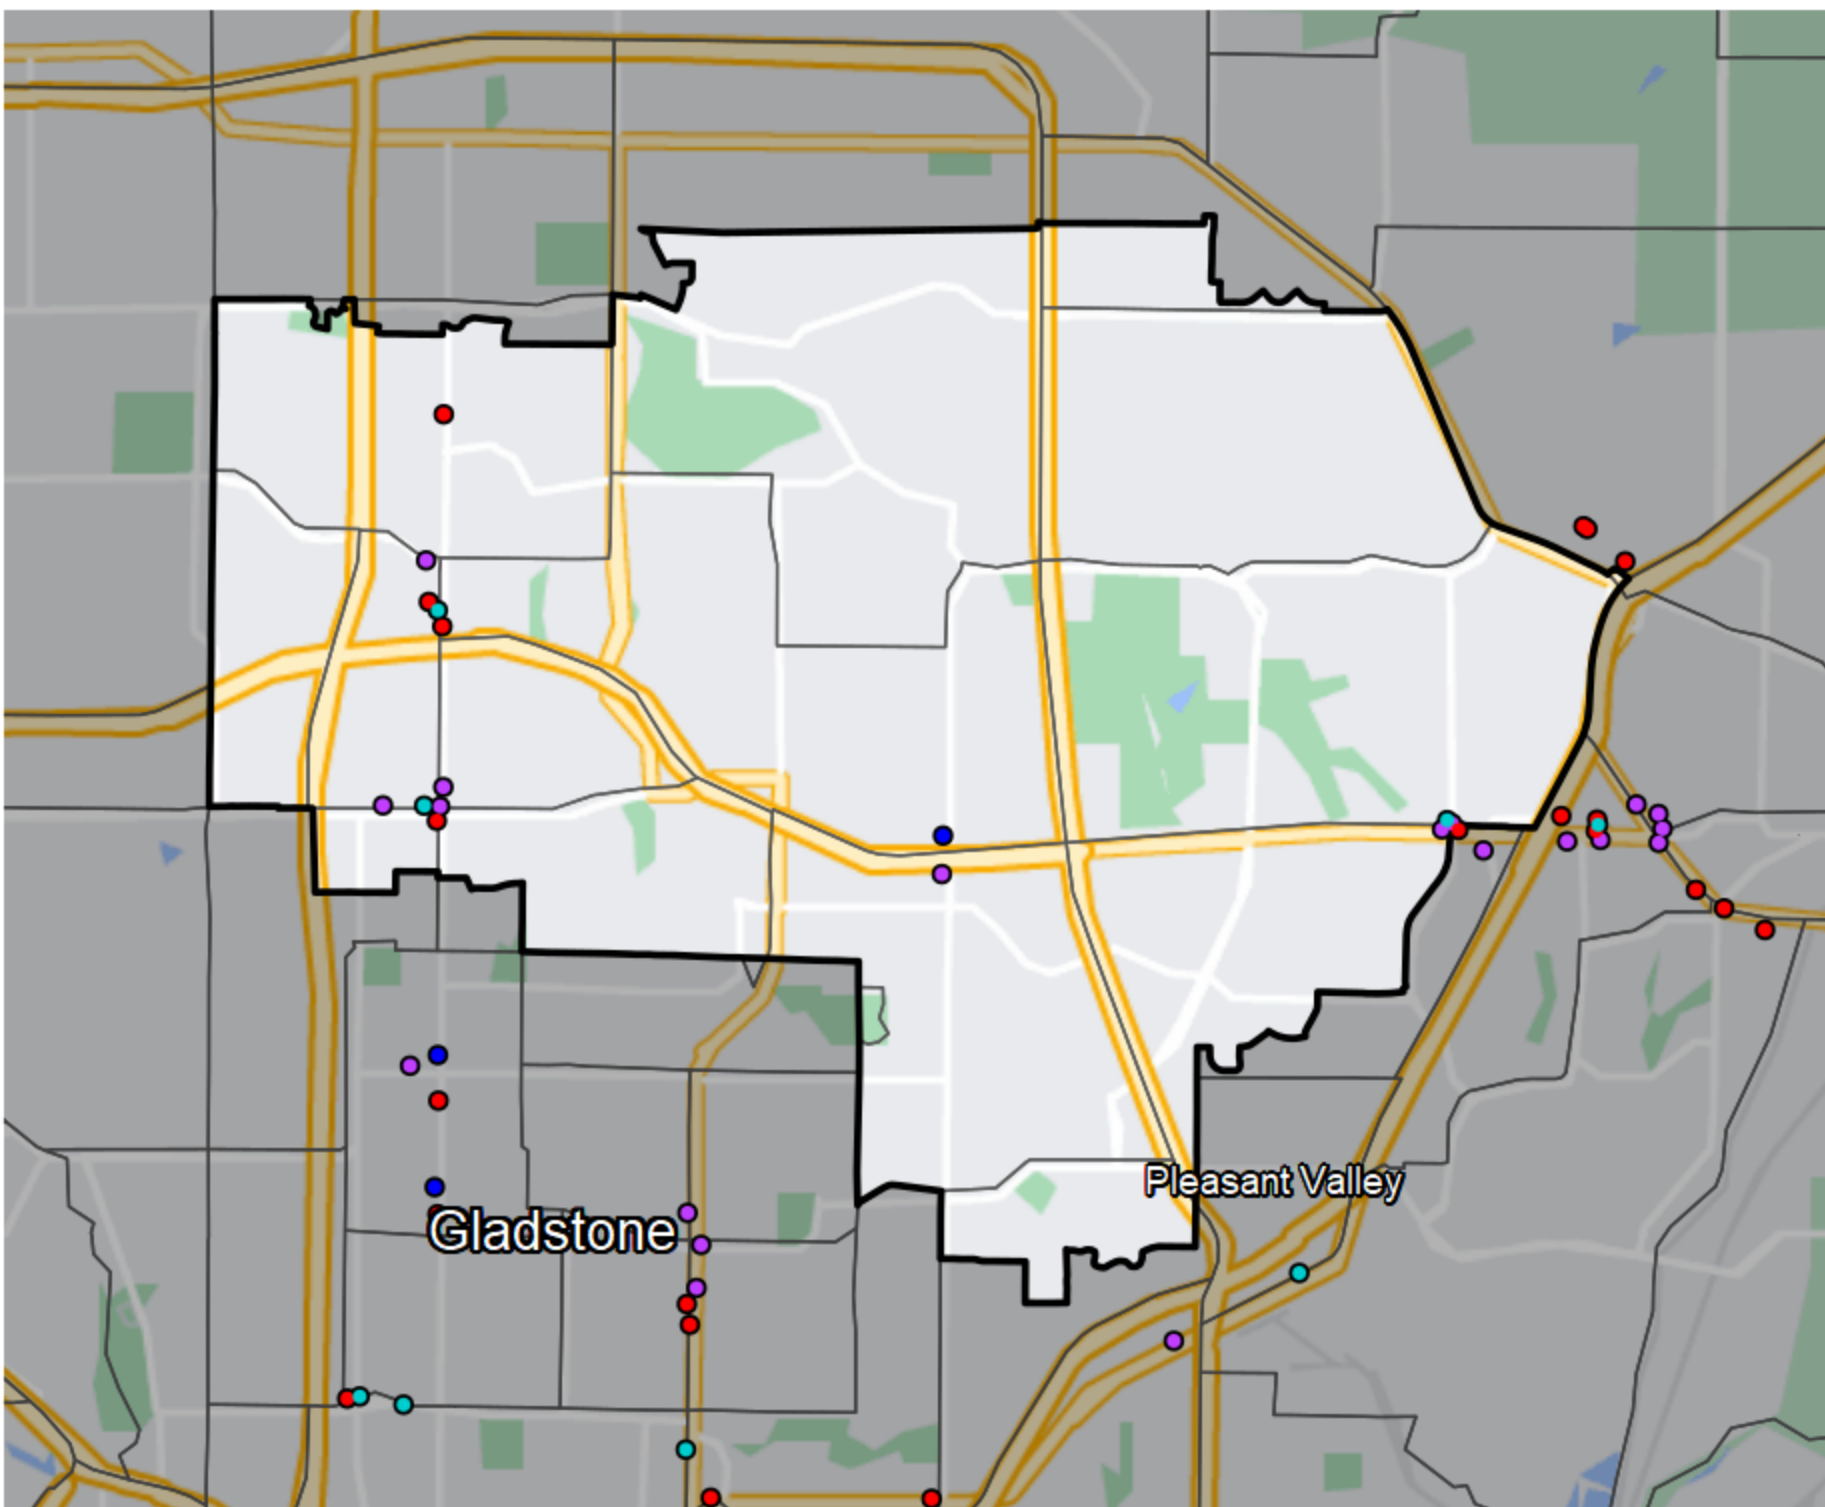

Missouri - State House District 16

Banking Desert

■ No Branches within 10 Miles of Population Center

Financial Institutions

- Bank: 7
- Bank, Out-of-State: 4
- Credit Union: 1
- Credit Union, Out-of-State: 3