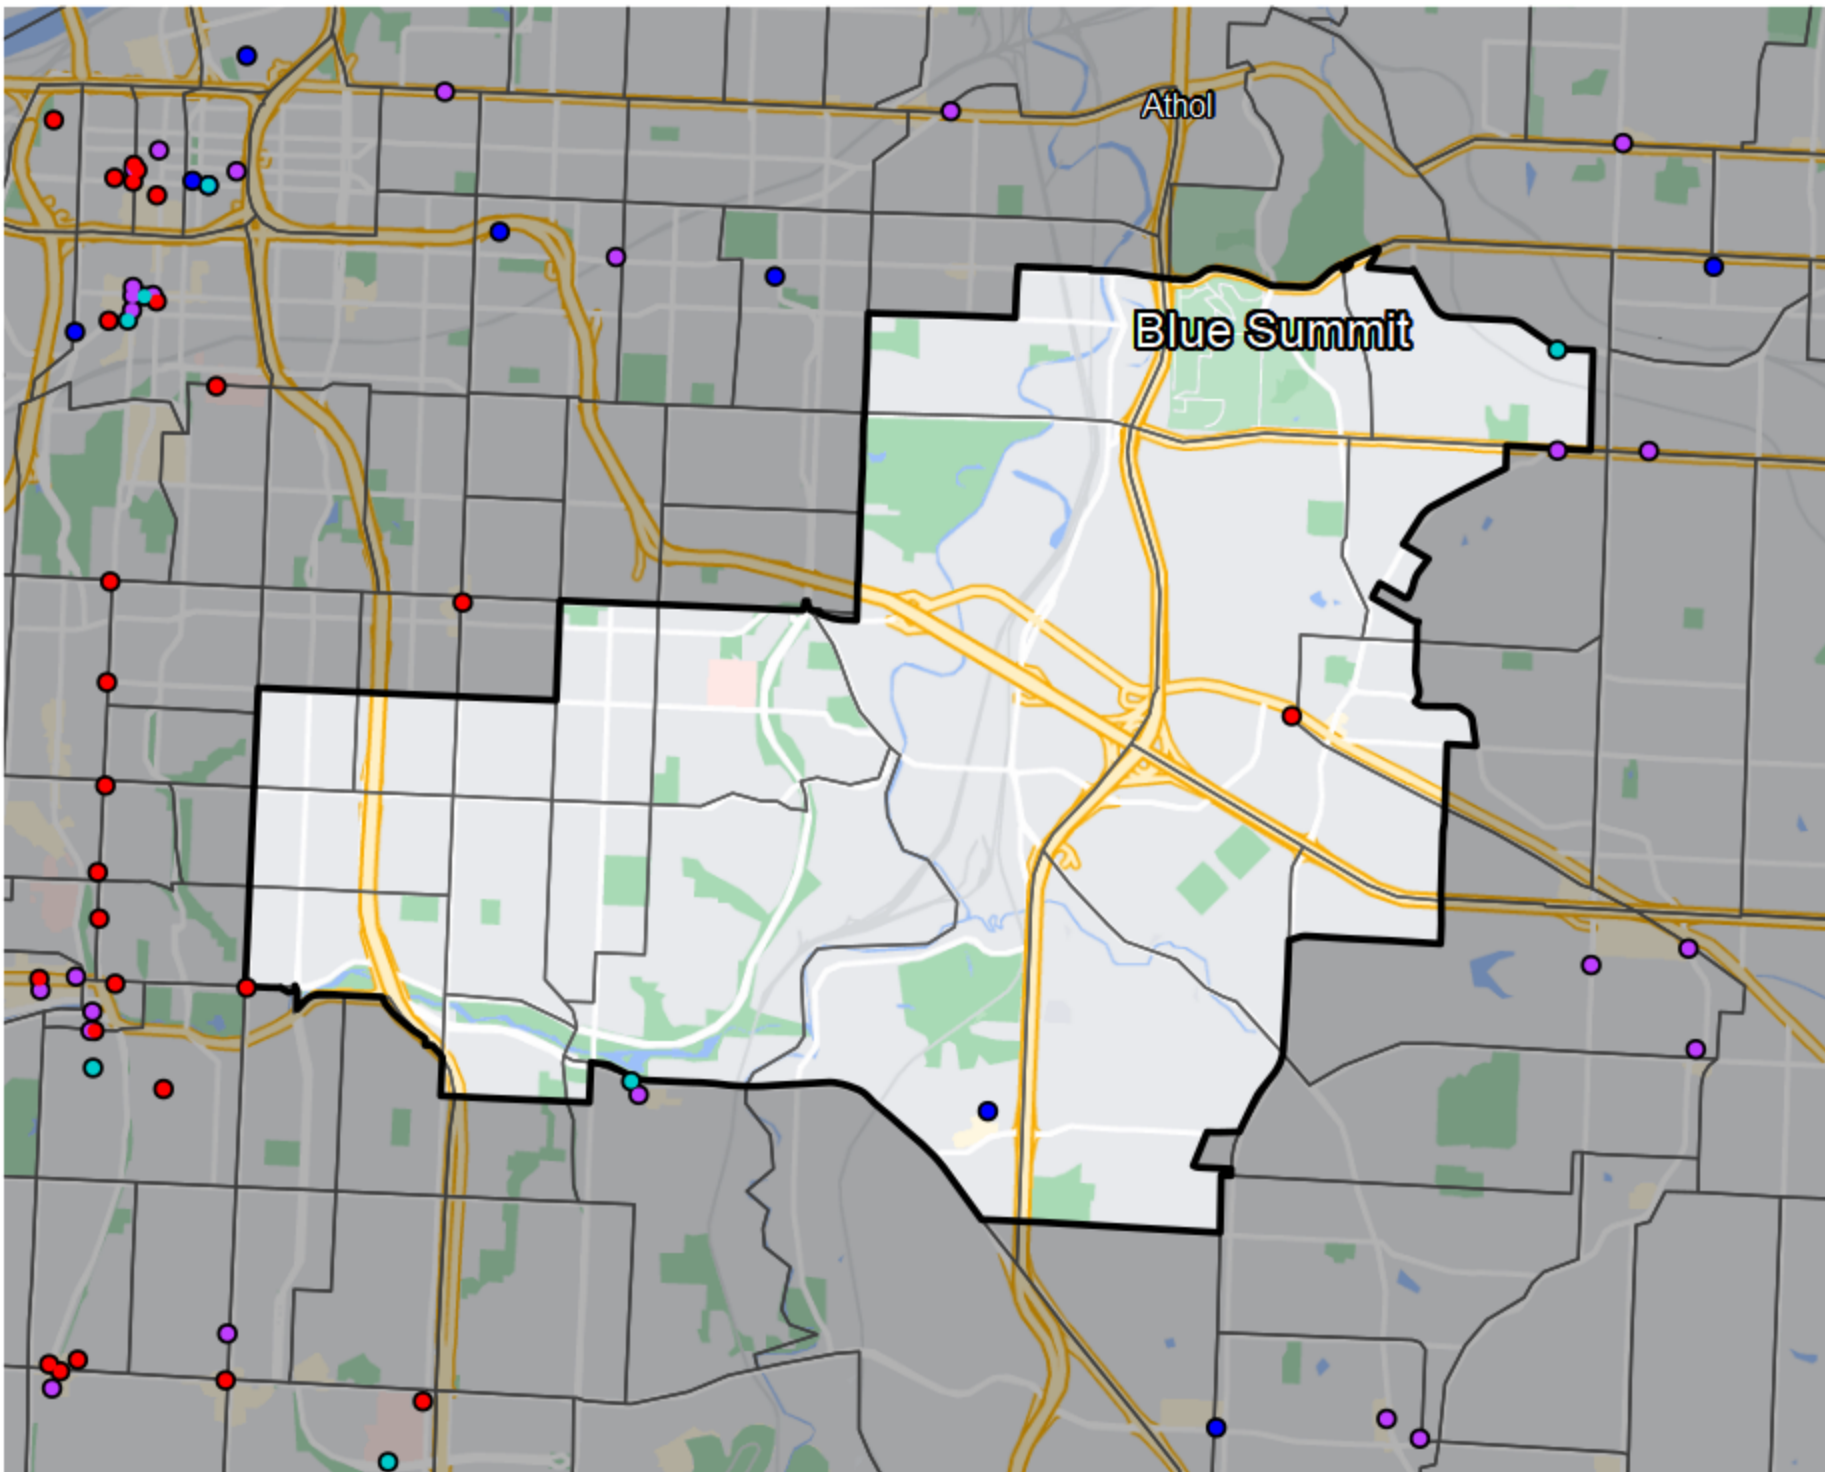

Missouri - State House District 22

Banking Desert

■ No Branches within 10 Miles of Population Center

Financial Institutions

- Bank: 0
- Bank, Out-of-State: 1
- Credit Union: 1
- Credit Union, Out-of-State: 1