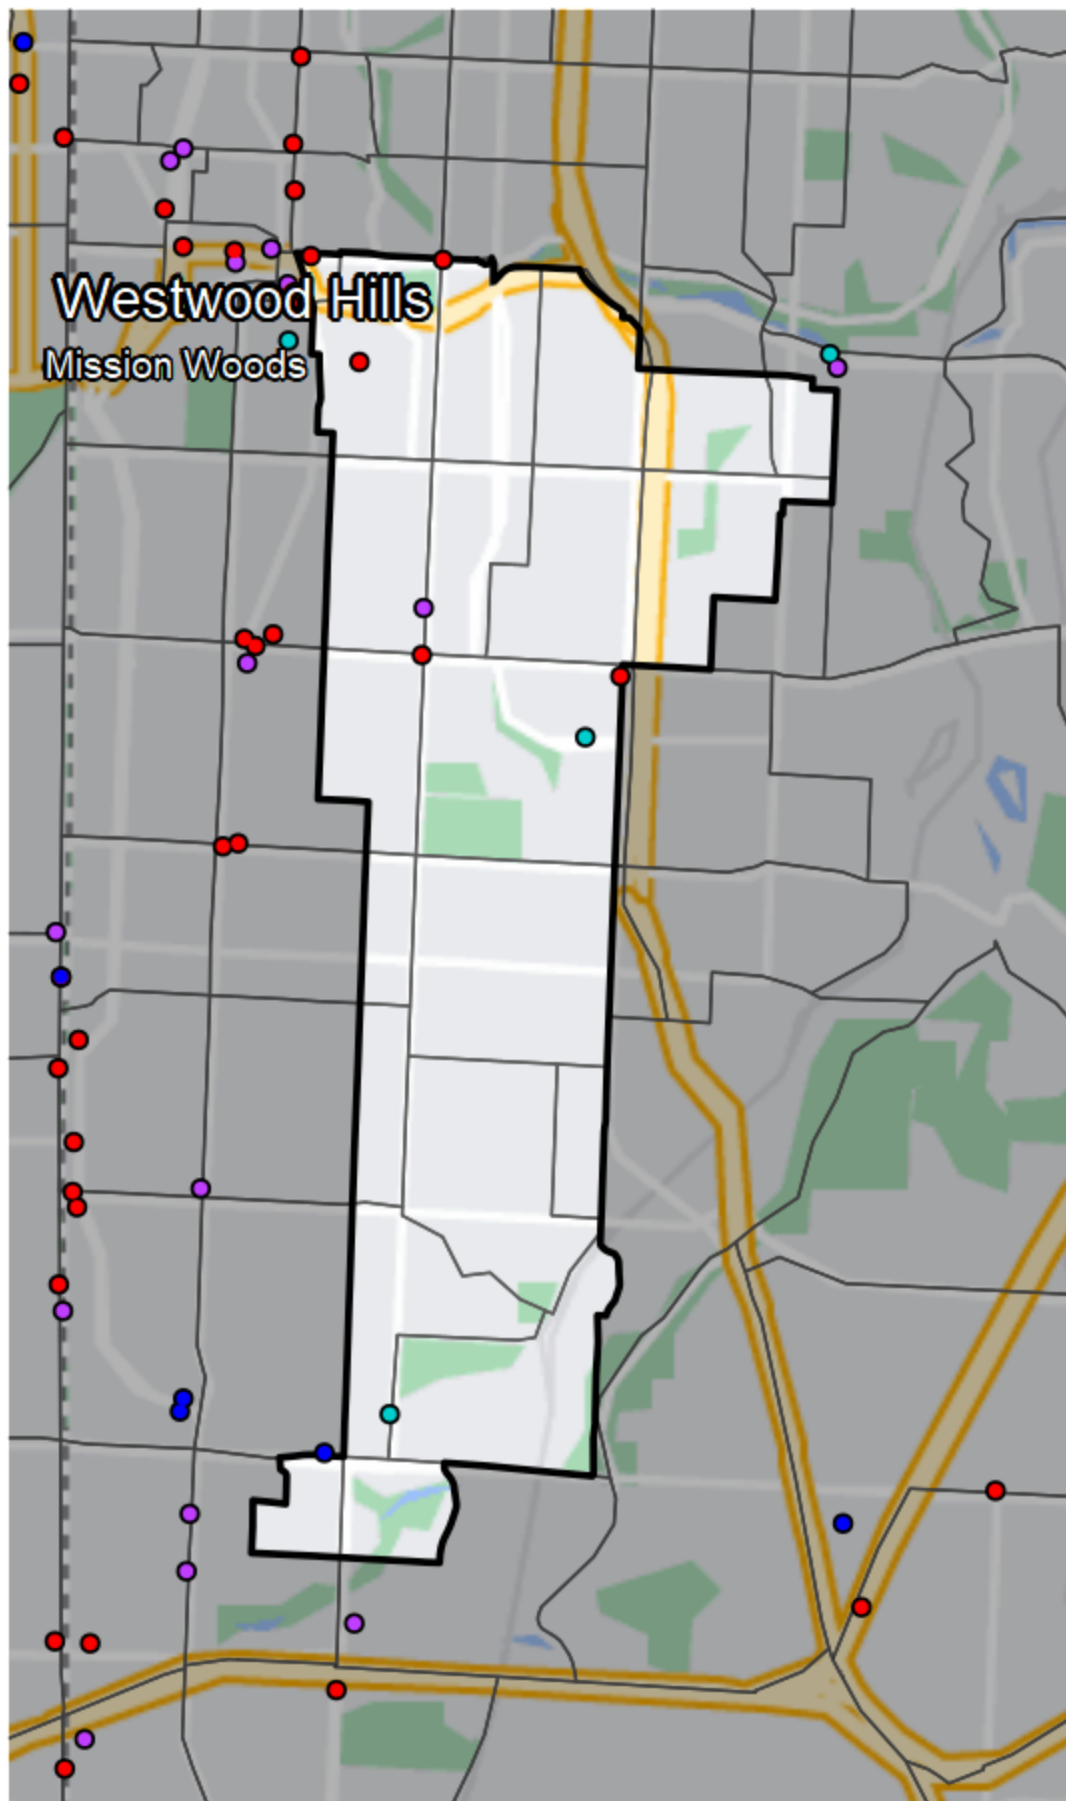

# Missouri - State House District 26

Westwood Hills

Mission Woods

## Banking Desert

No Branches within 10 Miles of Population Center

## Financial Institutions

- Bank: 1
- Bank, Out-of-State: 5
- Credit Union: 0
- Credit Union, Out-of-State: 2