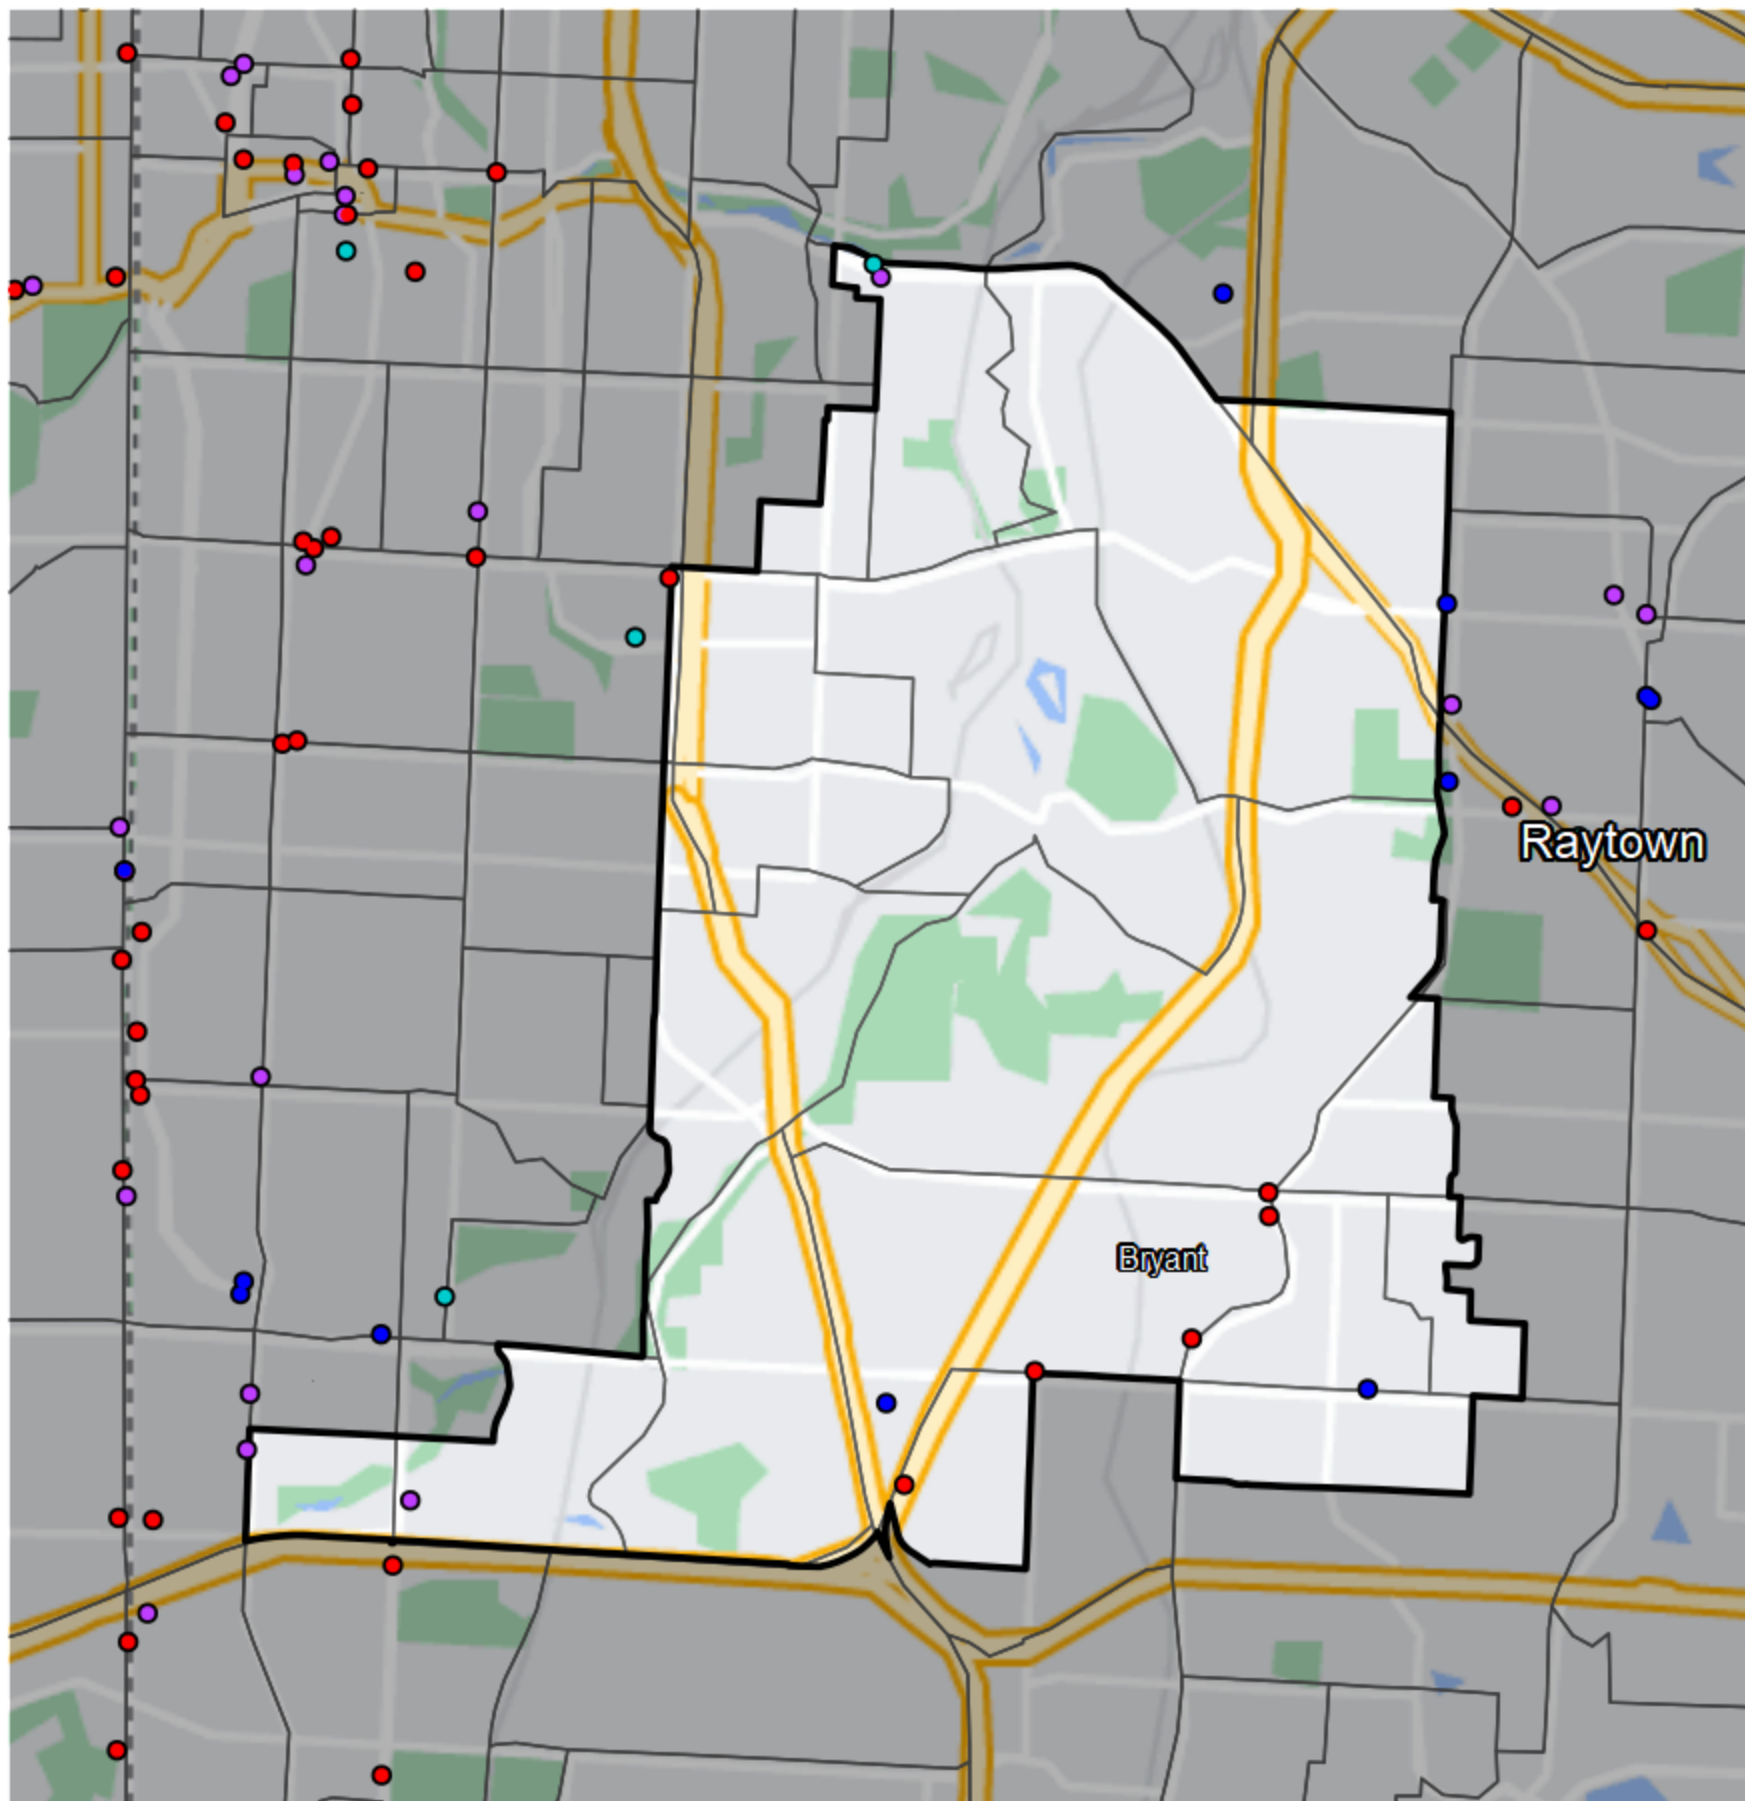

Missouri - State House District 27

Banking Desert

No Branches within 10 Miles of Population Center

Financial Institutions

- Bank: 2
- Bank, Out-of-State: 5
- Credit Union: 2
- Credit Union, Out-of-State: 1