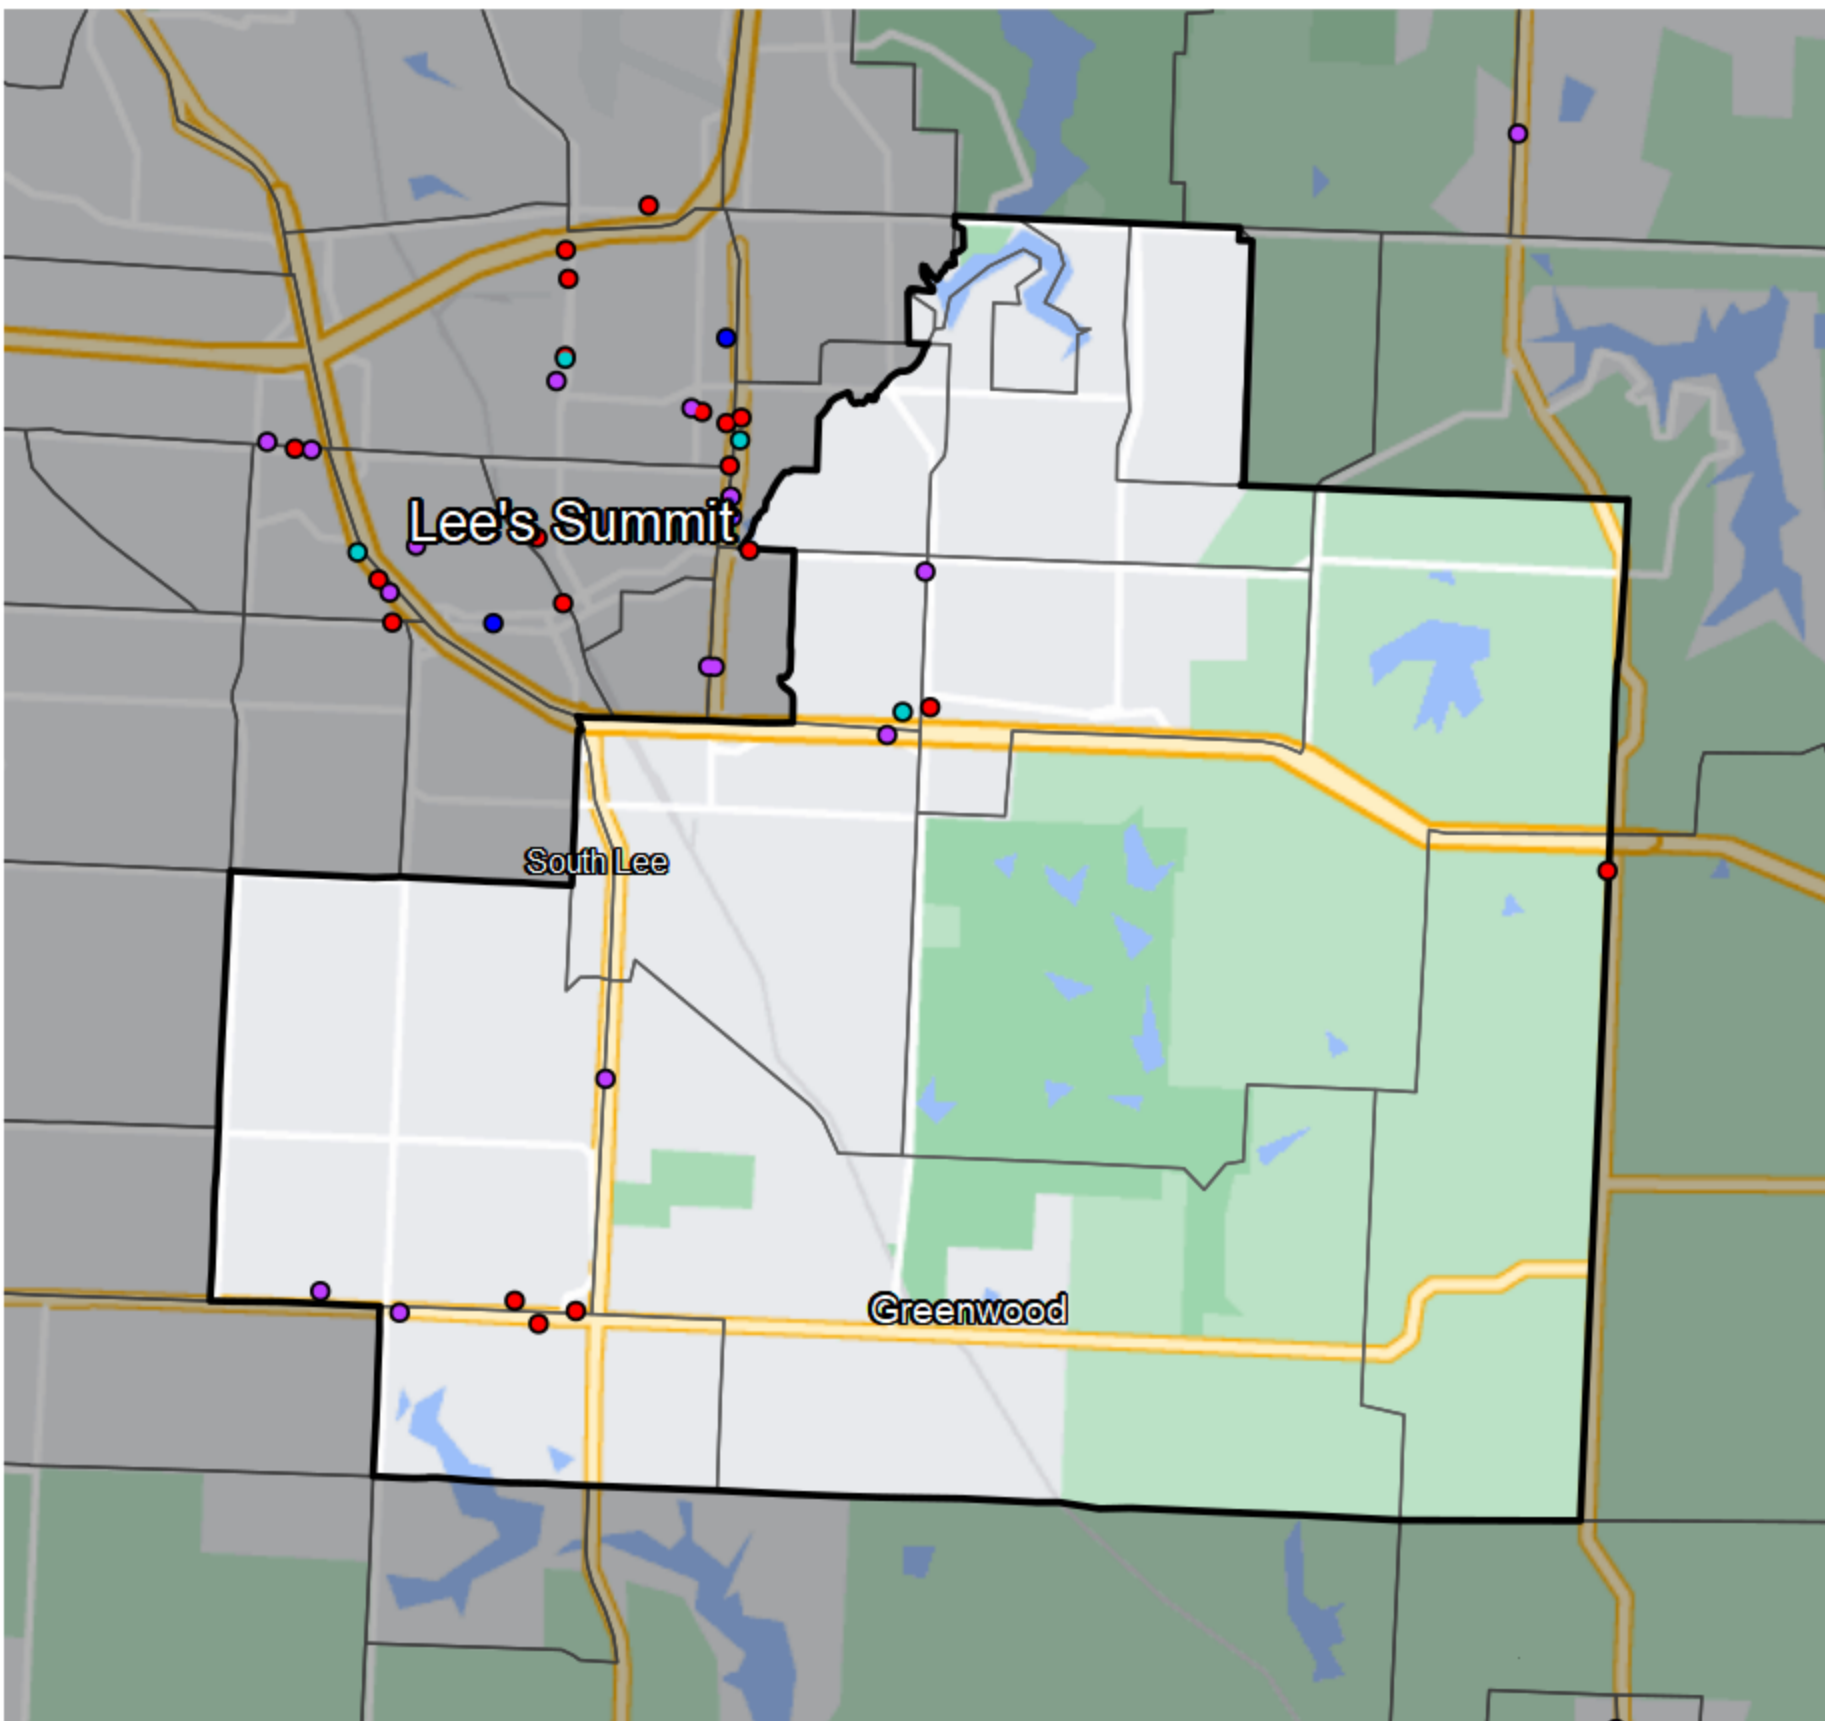

Missouri - State House District 34

Banking Desert

 No Branches within 10 Miles of Population Center

Financial Institutions

-  Bank: 5
-  Bank, Out-of-State: 5
-  Credit Union: 0
-  Credit Union, Out-of-State: 1