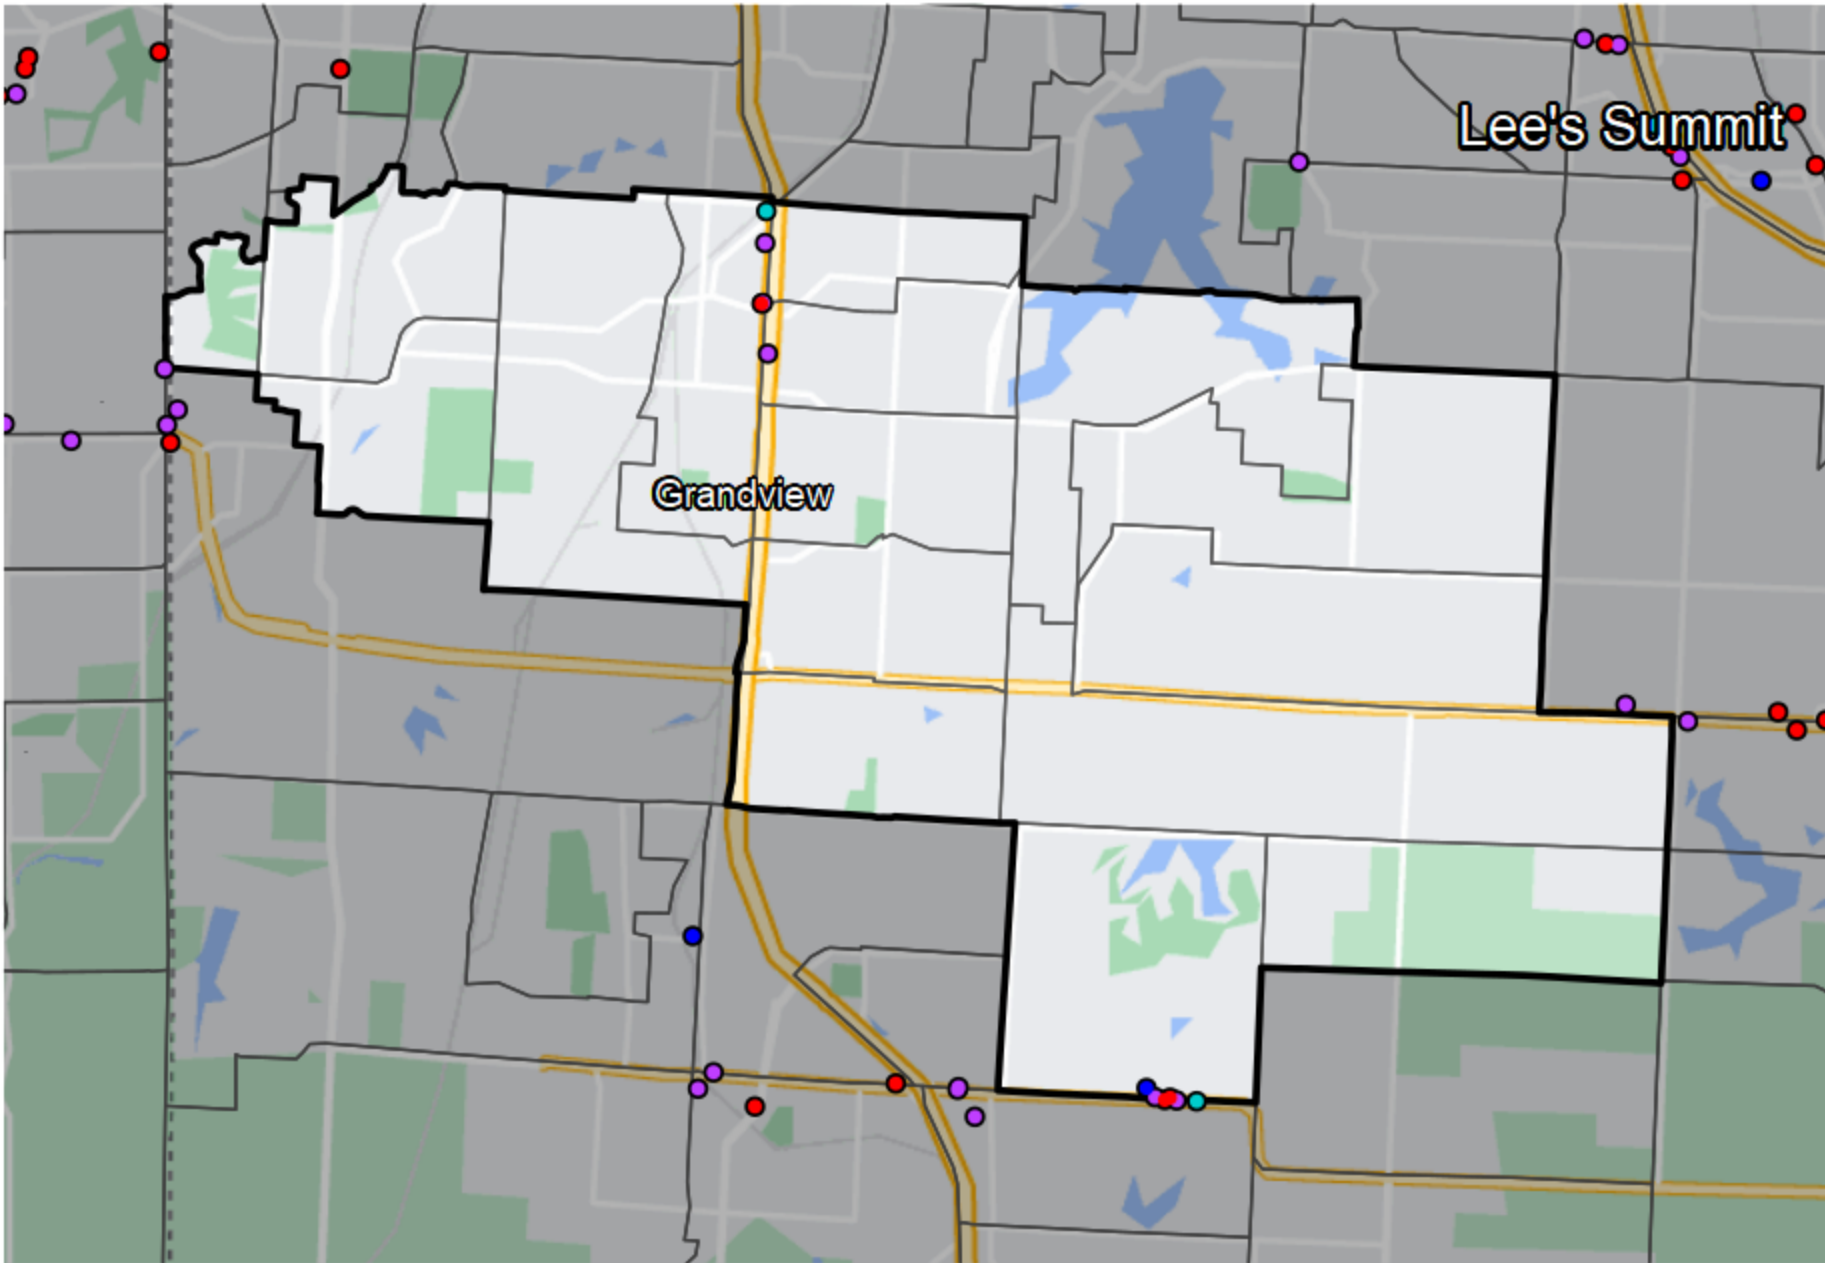

Missouri - State House District 37

Banking Desert
No Branches within 10 Miles
of Population Center

Financial Institutions
Bank: 4
Bank, Out-of-State: 2
Credit Union: 1
Credit Union, Out-of-State: 1

Sources: NCUA, FDIC, UW-Madison Population Lab, CDFI, US Census, Google Maps, CUNA