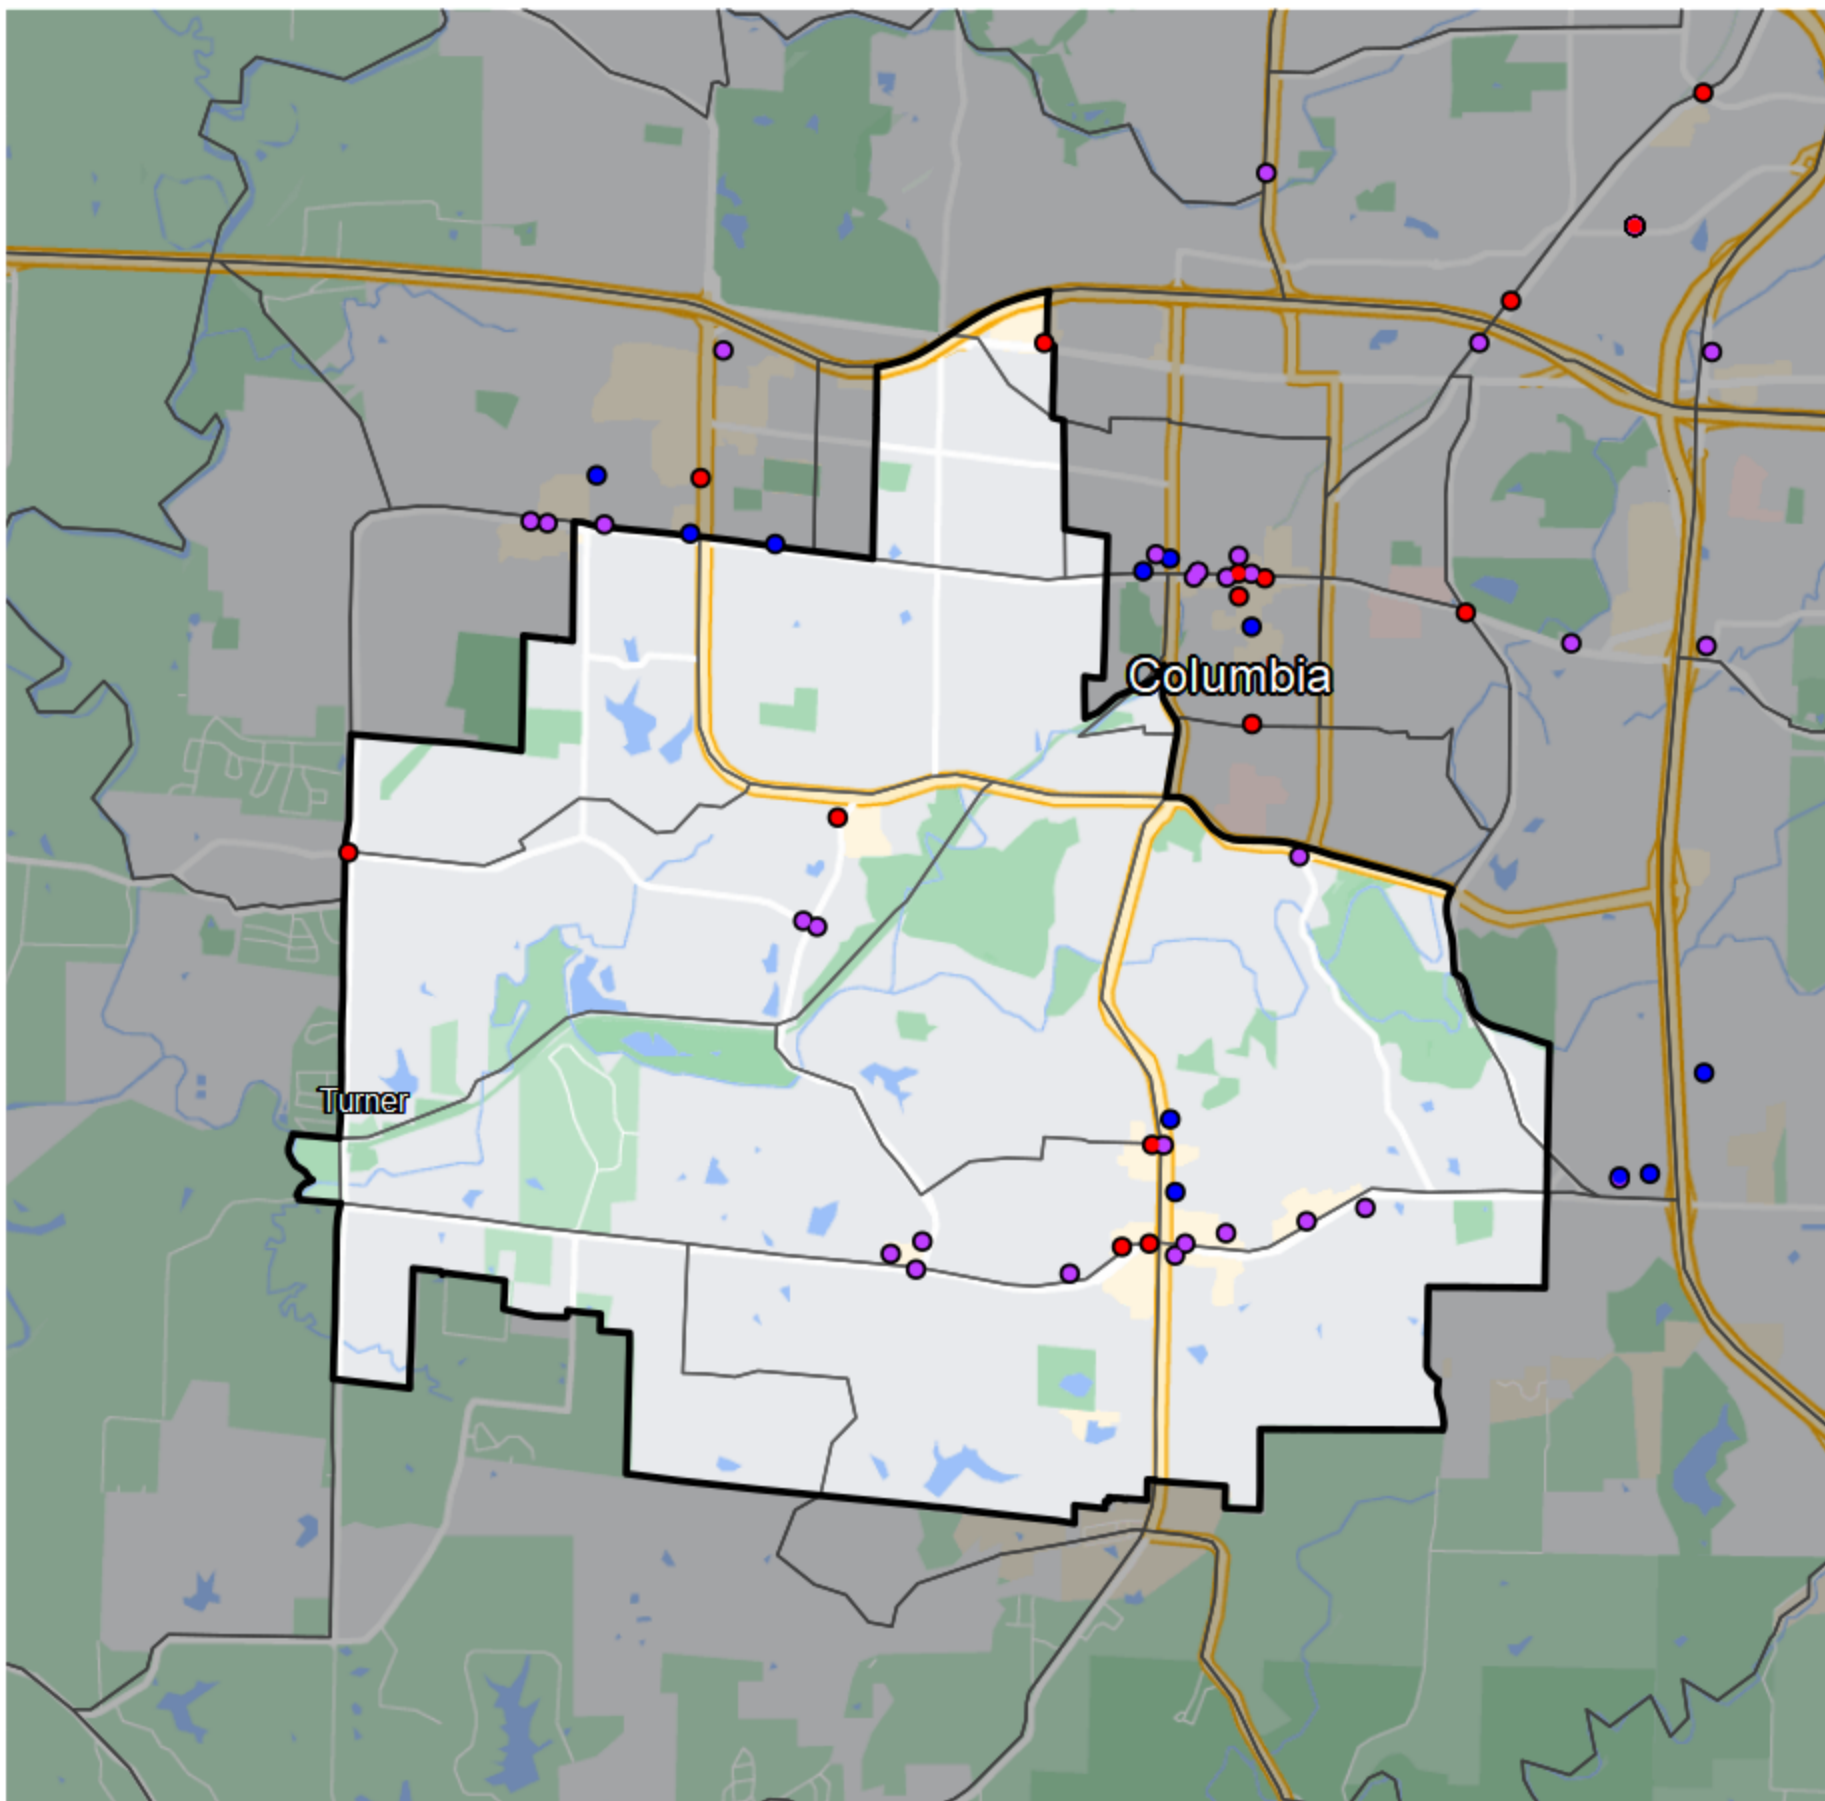

Missouri - State House District 46

Banking Desert

No Branches within 10 Miles of Population Center

Financial Institutions

- Bank: 13
- Bank, Out-of-State: 6
- Credit Union: 2
- Credit Union, Out-of-State: 0