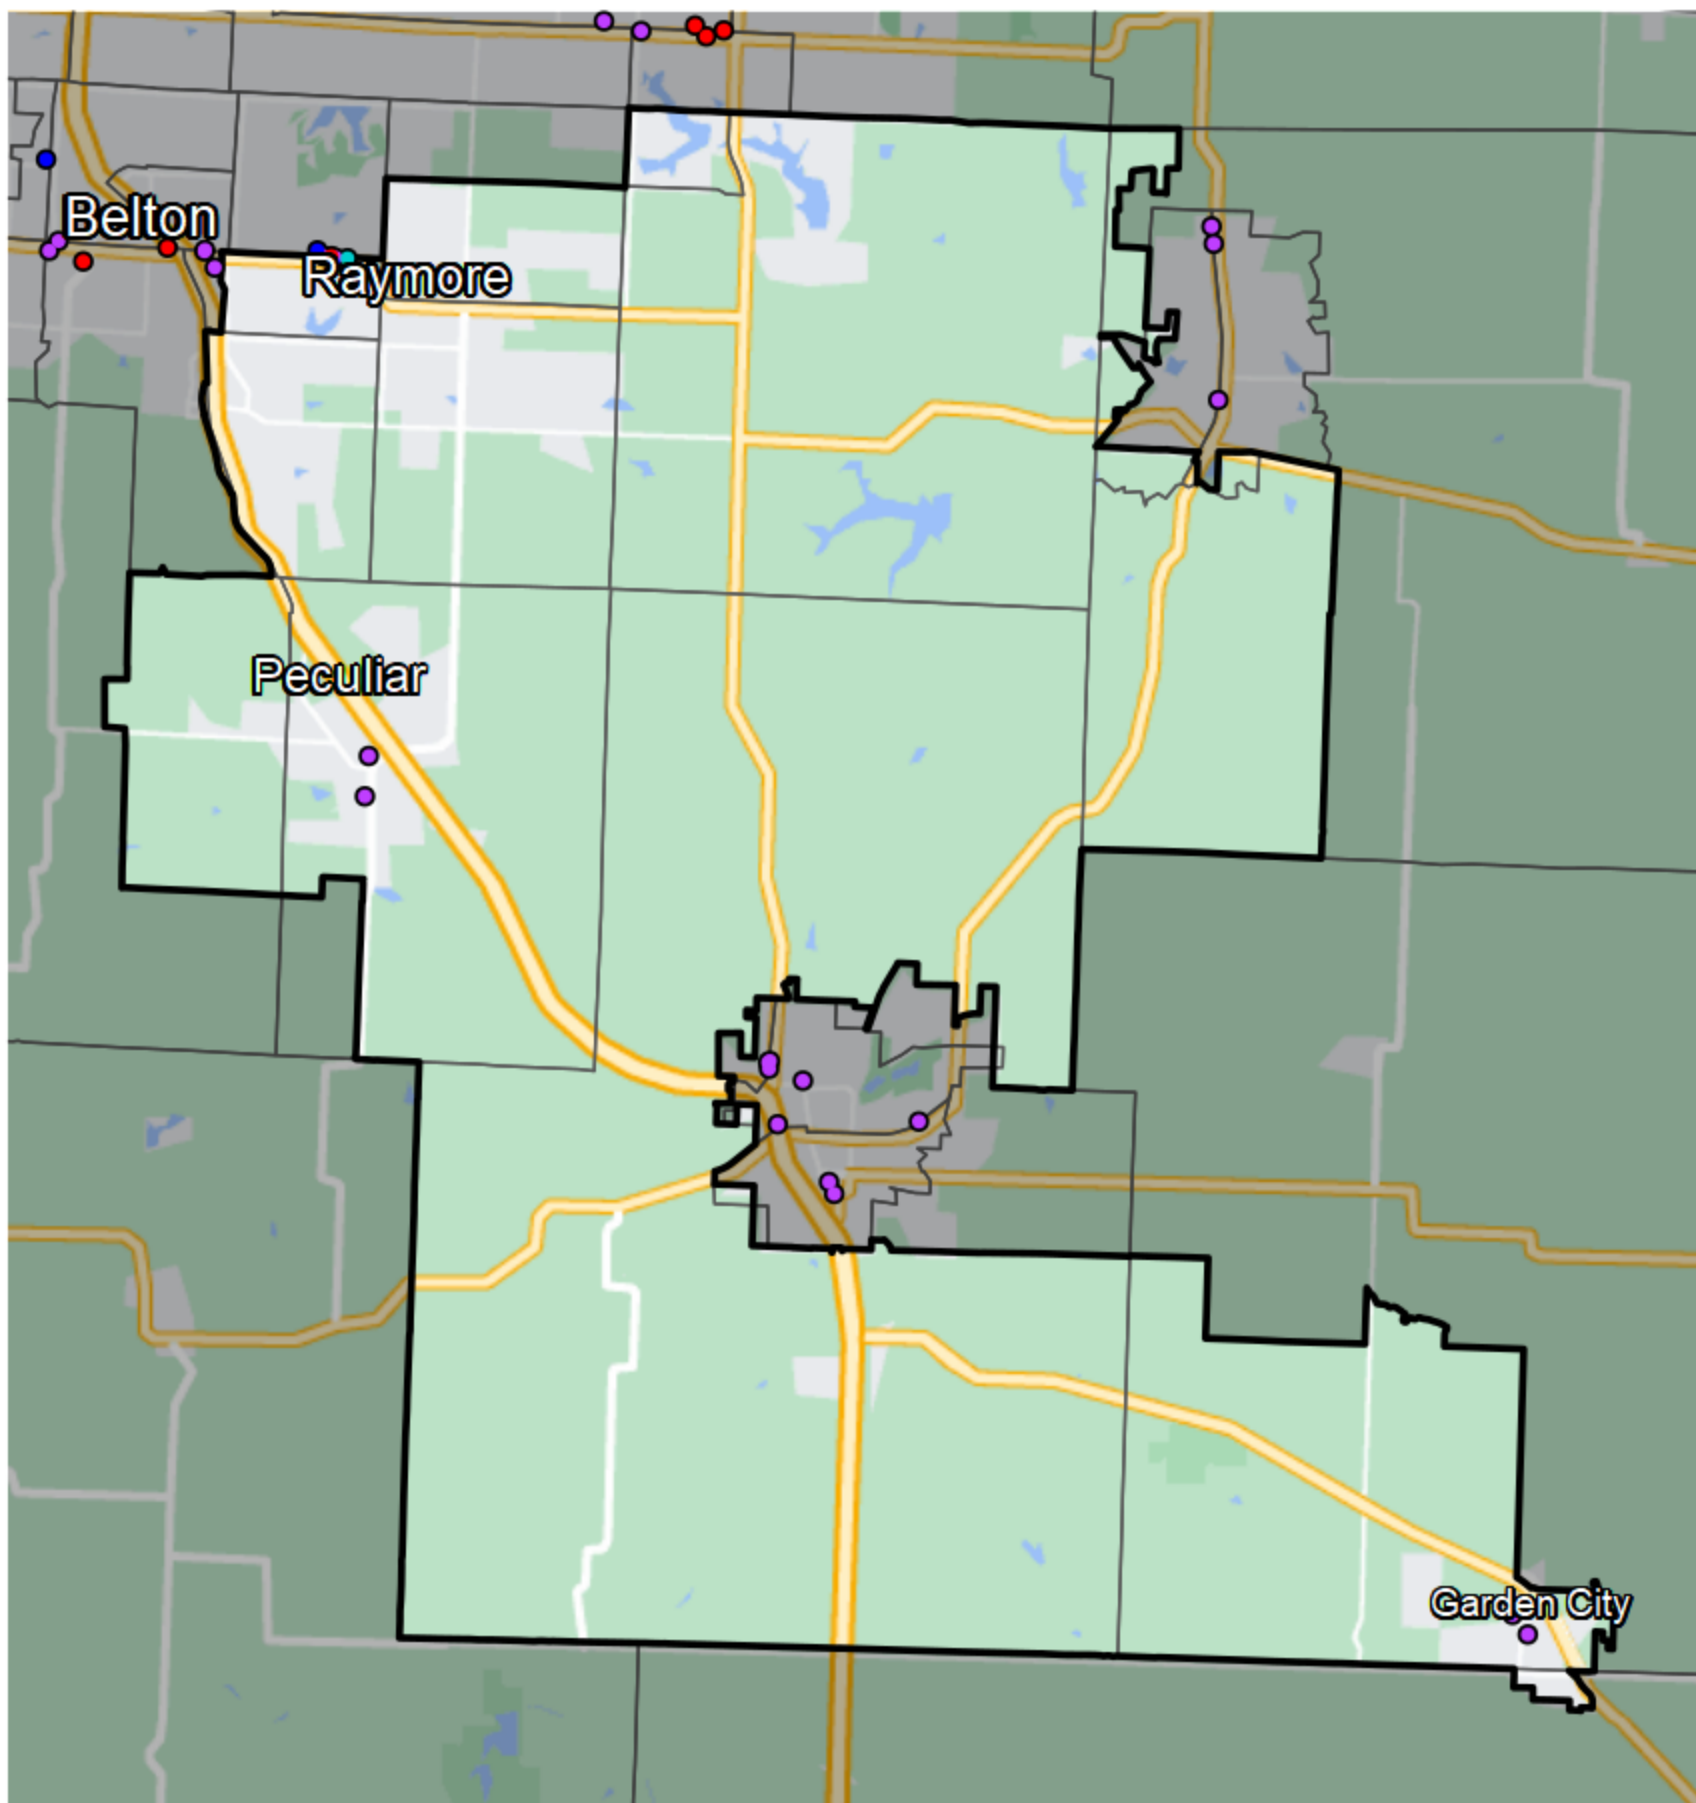

# Missouri - State House District 55

## Banking Desert

No Branches within 10 Miles of Population Center