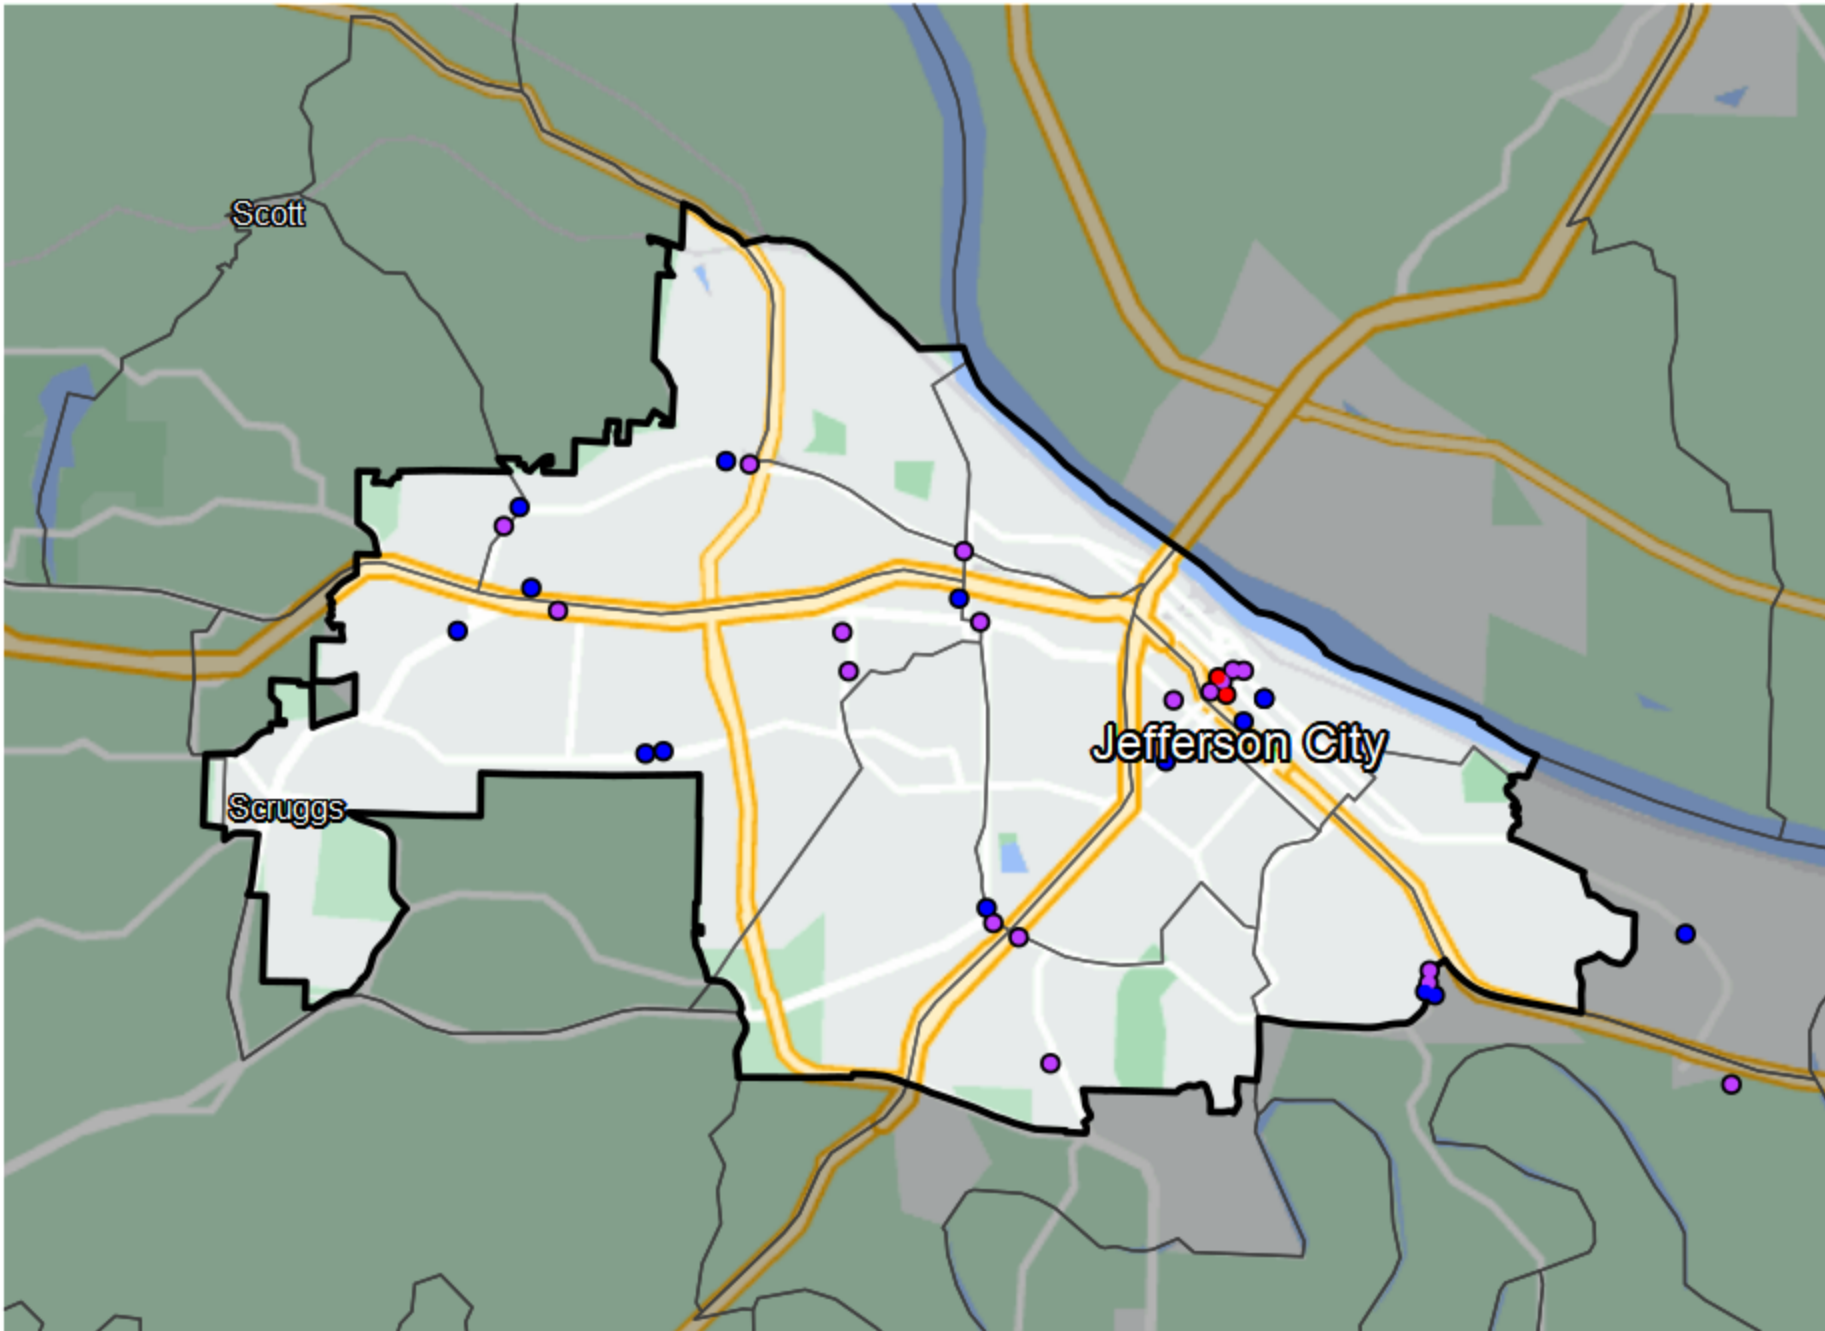

Missouri - State House District 60

Banking Desert

No Branches within 10 Miles of Population Center

Financial Institutions

- Bank: 16
- Bank, Out-of-State: 2
- Credit Union: 13
- Credit Union, Out-of-State: 0